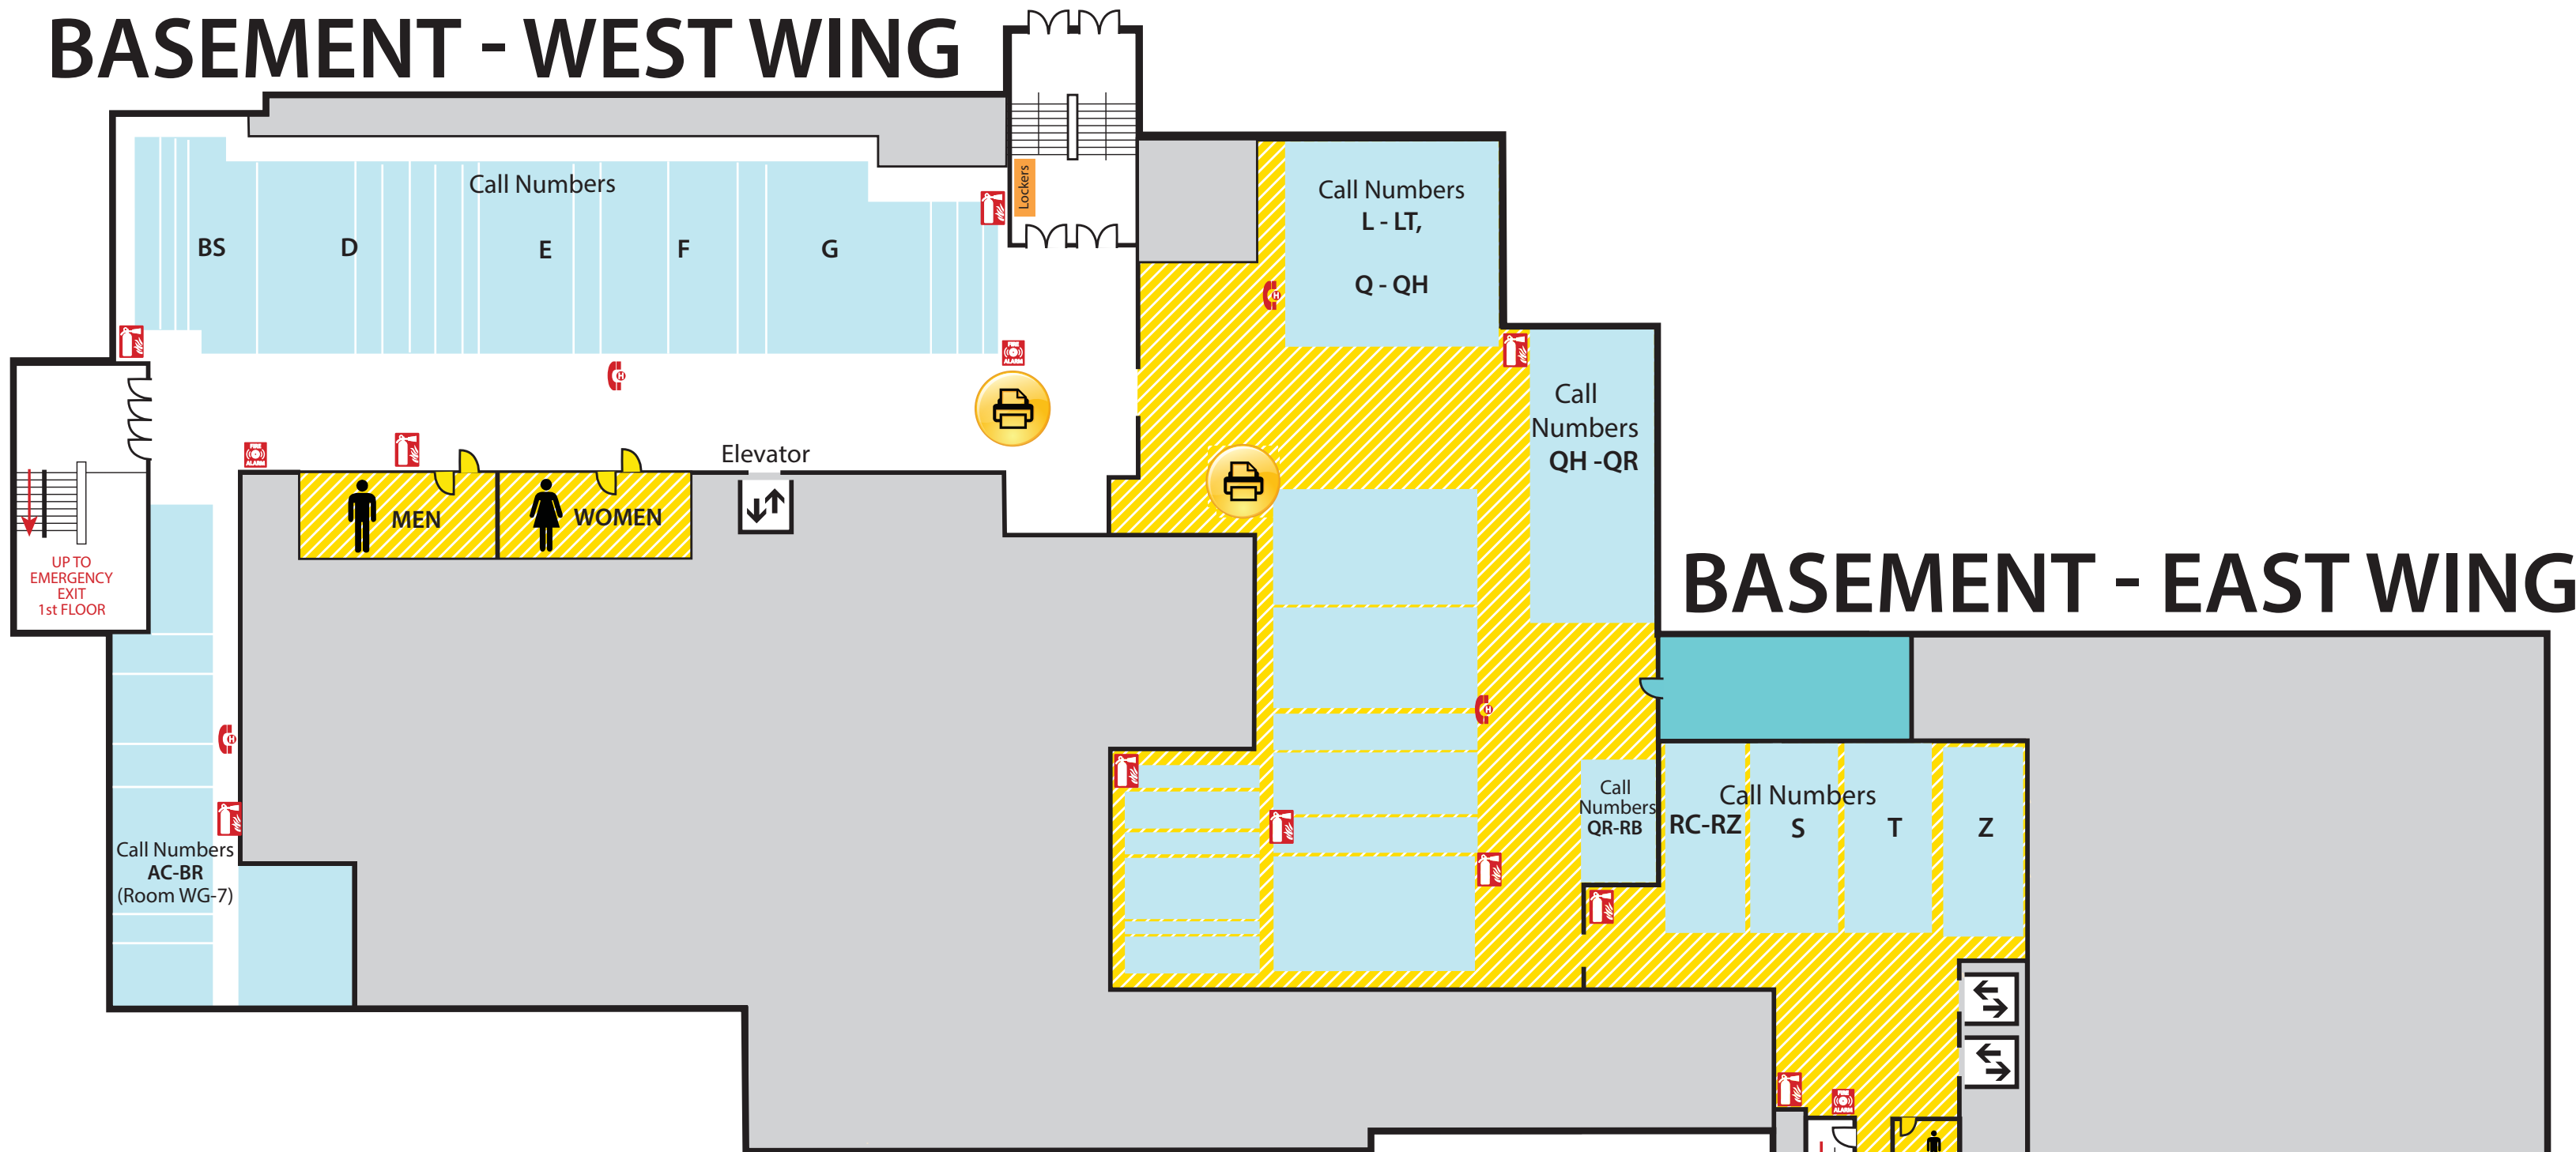

BASEMENT - WEST WING

EMERGENCY EXIT

BASEMENT - EAST WING

North

BASEMENT

Locations may have changed due to ongoing space renovations. Please visit a service desk for additional assistance.

-  Service Desk
-  MSU Print Station
-  Photocopier
-  Restroom
-  Wheelchair Accessible
-  Red Help Phone (calls Circulation Services)
-  Elevator
-  Fire Alarm Pull Station
-  Fire Extinguisher
-  Emergency Shelter Area
-  Lockers