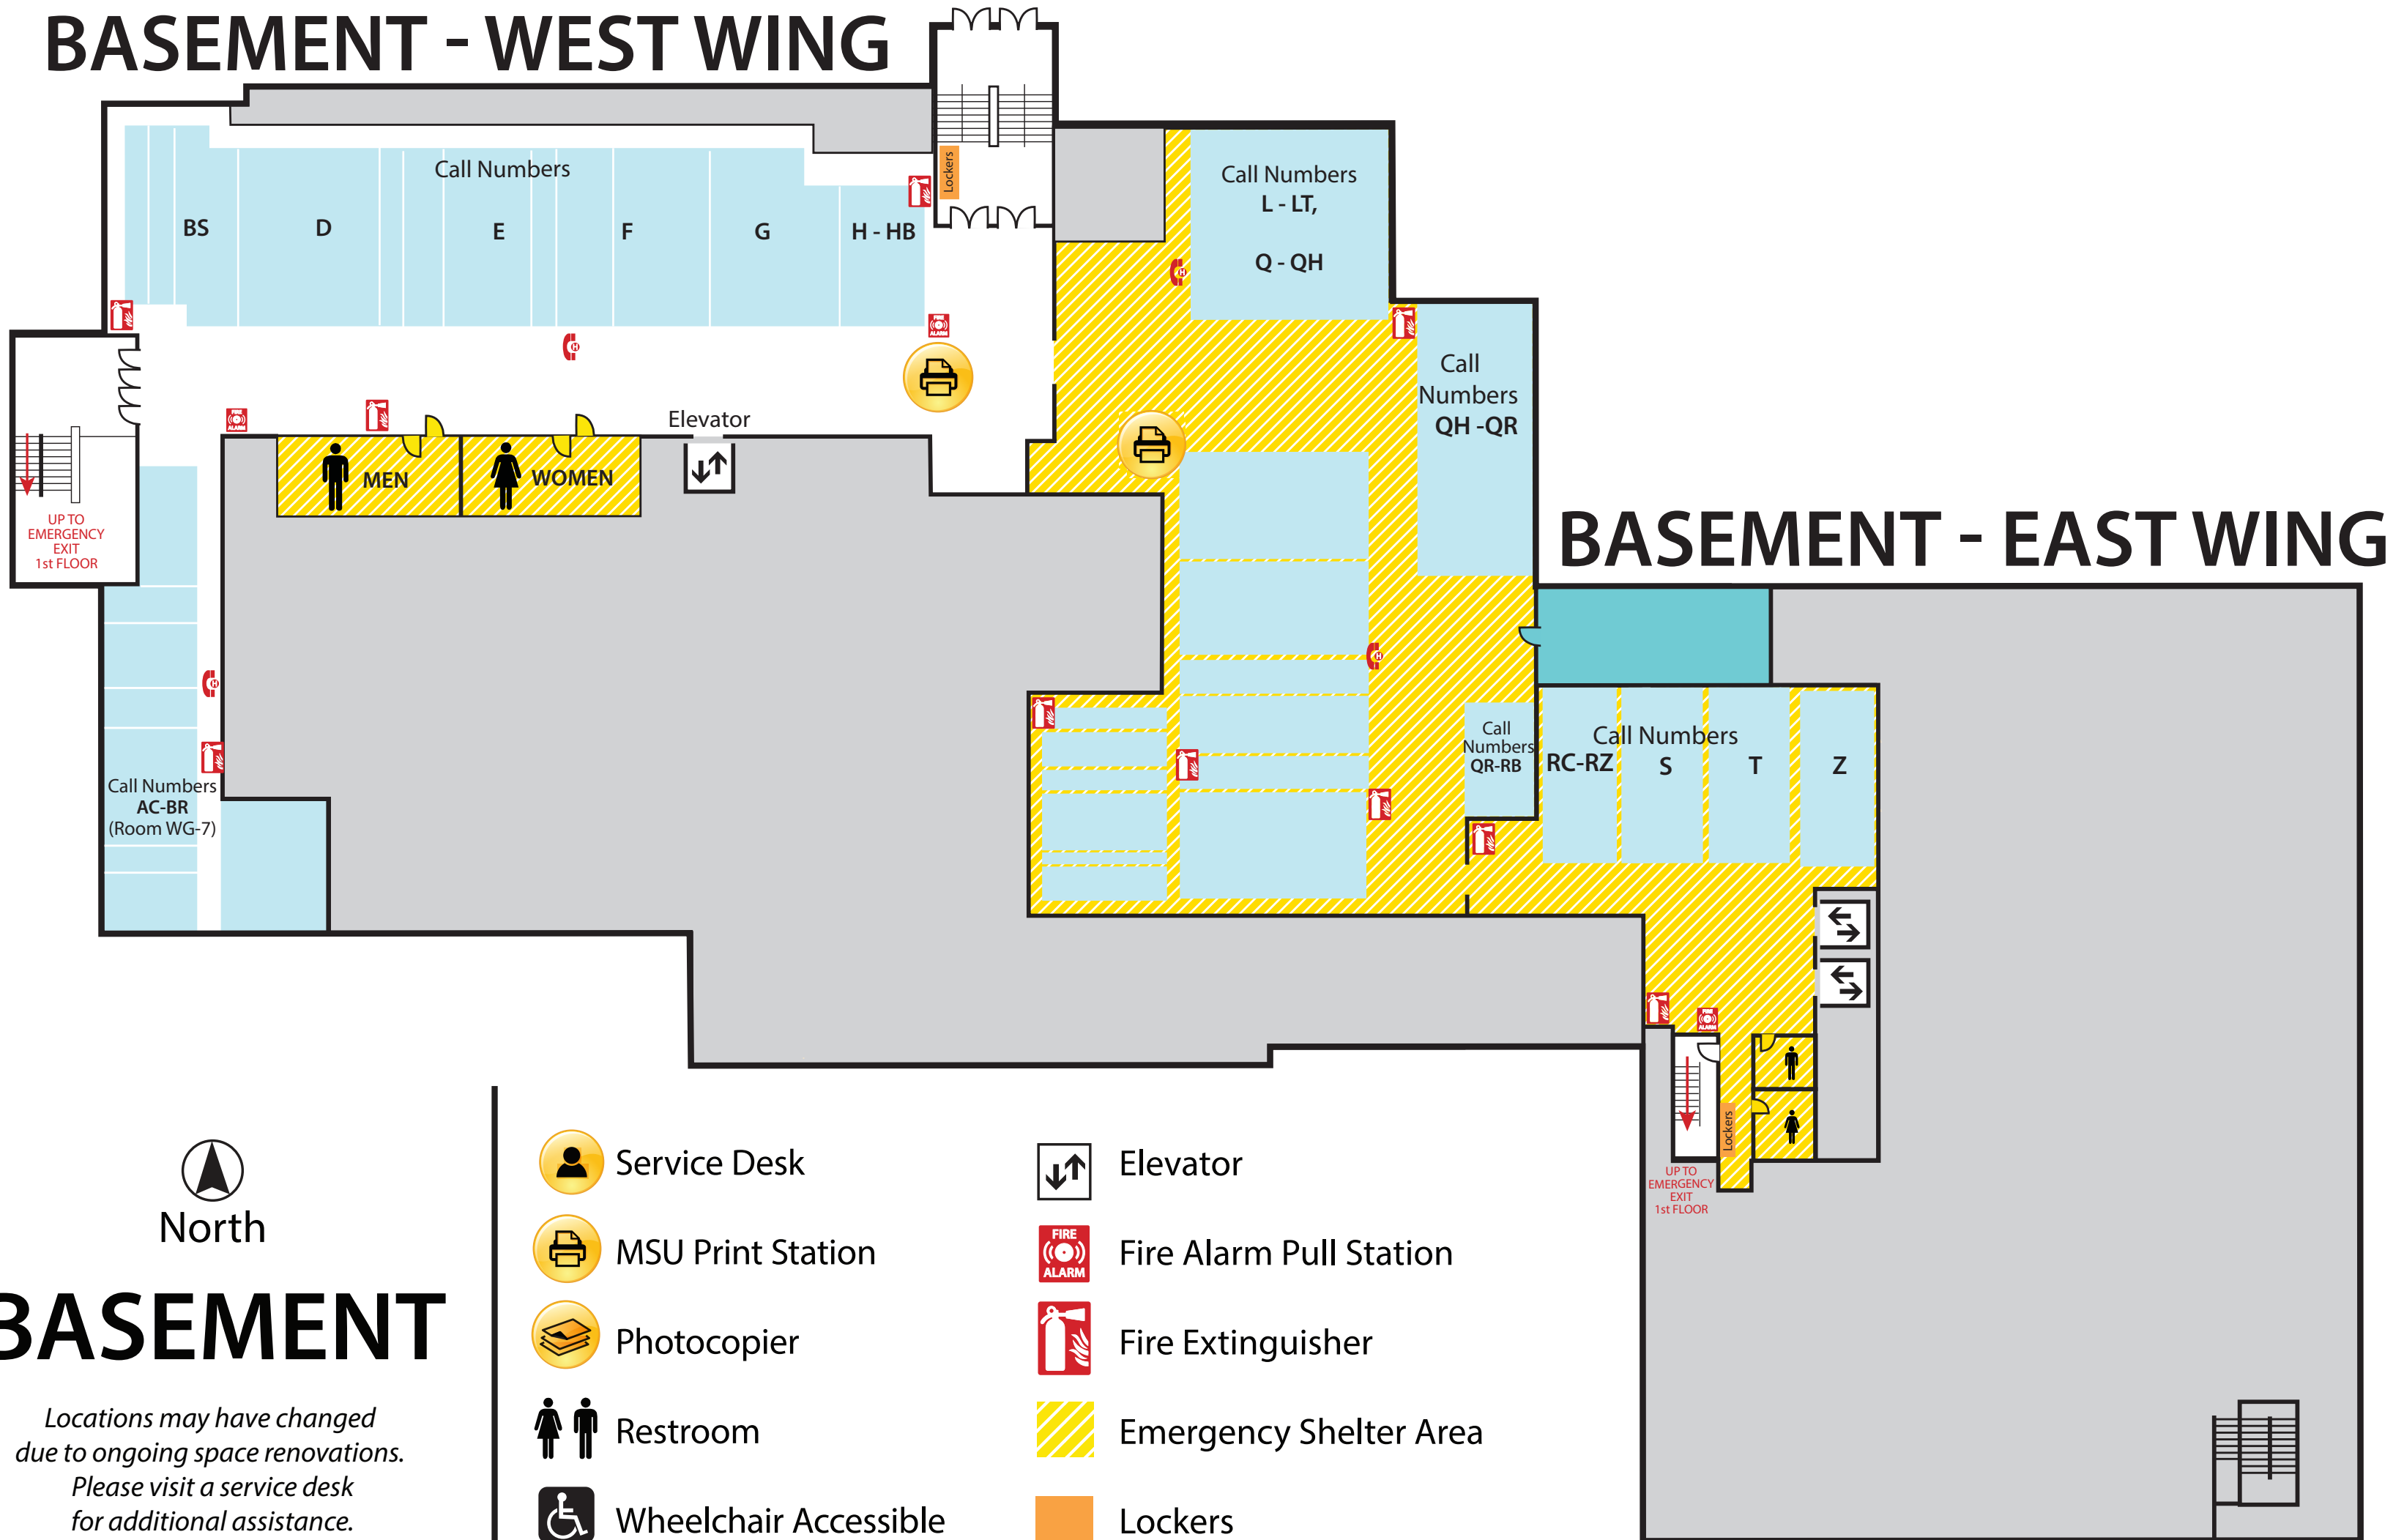

# BASEMENT - WEST WING

EMERGENCY EXIT

# BASEMENT - EAST WING

North

# BASEMENT

*Locations may have changed due to ongoing space renovations. Please visit a service desk for additional assistance.*

-  Service Desk
-  MSU Print Station
-  Photocopier
-  Restroom
-  Wheelchair Accessible
-  Red Help Phone (calls Circulation Services)
-  Elevator
-  Fire Alarm Pull Station
-  Fire Extinguisher
-  Emergency Shelter Area
-  Lockers