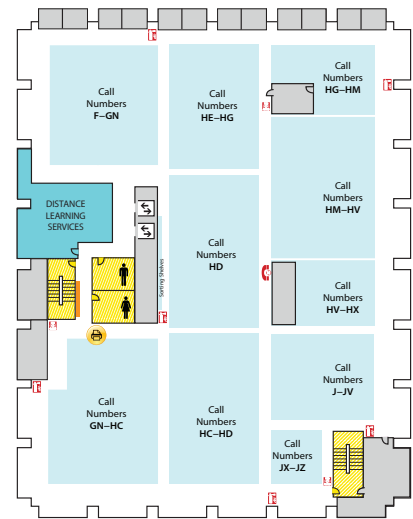

Main Library FLOOR PLAN GUIDE

NOTE: Locations may have changed due to ongoing space renovations. Please visit a service desk for additional assistance.

4

4-WEST

- Call Numbers M, N & TR (Fine Arts Library)
- Collaborative Tech Labs (A/V Labs W426H & G; Smartboard Labs W426D & F)
- Conference Rooms A and B
- Digital and Multimedia Center (Kline DMC)
- Fine Arts Library (Music and Art)
- Gaming Rooms
- Green Room
- Vincent Voice Library

4-EAST

- Call Numbers L & P

3

3-WEST

- Call Numbers G1000-9999 (Map Library)
- Collaborative Tech Lab (Presentation Lab W308F)
- Government Documents (U.S. and Oversize)
- 3-West Instruction Room (REAL)
- Beal Instruction Room
- Map Library
- Planning Reports
- Turfgrass Information Center
- Oversize Collection
- ECON and Social Sciences Help Room
- Writing Center

3-EAST

- Call Numbers F-J
- Distance Learning Services

2

2-WEST

- Group Study Rooms
- Children's and Young Adult Literature Collection
- Collaborative Tech Lab (Mediascape Lab W220)
- Hollander MakeCentral (Copy Center)
- Course Materials Program
- Current Periodicals
- Beaumont Instruction Room
- Digital Scholarship Lab
- Passport Services
- Red Cedar West Instruction Room
- MakeCentral (Hollander)
- Microforms
- Nursing Mothers' Room
- Passport Services
- Writing Center

2-EAST

- Africana Reference
- Area Studies
- Call Numbers DA - E

1

First Floor WEST

- Chavez Collection
- Children's Nook
- CyberCafe
- Development Office
- Faculty Book Collection (Hollander)
- Human Resources
- New Books
- Special Collections
- Student Employment (Library; Human Resources)