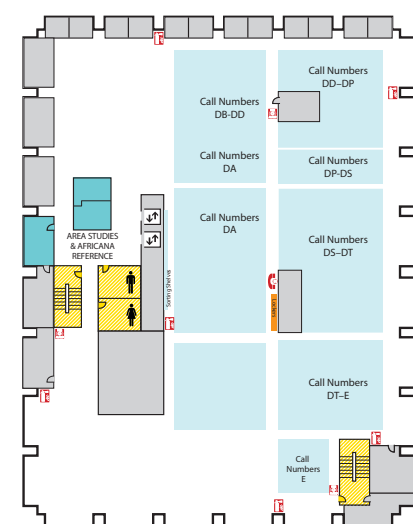

Main Library FLOOR PLAN GUIDE

NOTE: Locations may have changed due to ongoing space renovations. Please visit a service desk for additional assistance.

4

4-WEST

- Call Numbers M, N & TR (Fine Arts Library)
- Collaborative Tech Labs (A/V Labs W426H & G; Smartboard Labs W426D & F)
- Conference Rooms A and B
- Digital and Multimedia Center (Kline DMC)
- Fine Arts Library (Music and Art)
- Gaming Rooms
- Green Room
- Vincent Voice Library

4-EAST

- Call Numbers L & P

3

3-WEST

- Call Numbers G1000-9999 (Map Library)
- Collaborative Tech Lab (Presentation Lab W308F)
- Government Documents (U.S. and Oversize)
- 3-West Instruction Room (REAL)
- Beal Instruction Room
- Map Library
- Planning Reports
- Turfgrass Information Center
- Oversize Collection
- ECON and Social Sciences Help Room
- Writing Center

3-EAST

- Call Numbers F-J
- Distance Learning Services

2

2-WEST

- Group Study Rooms
- Children's and Young Adult Literature Collection
- Collaborative Tech Lab (Mediascape Lab W220)
- Hollander MakeCentral (Copy Center)
- Course Materials Program
- Current Periodicals
- Beaumont Instruction Room
- Digital Scholarship Lab
- Passport Services
- Red Cedar West Instruction Room
- MakeCentral (Hollander)
- Microforms
- Nursing Mothers' Room
- Passport Services
- Writing Center

2-EAST

- Africana Reference
- Area Studies
- Call Numbers DA - E

1

First Floor WEST

- Chavez Collection
- Children's Nook
- CyberCafe
- Development Office
- Faculty Book Collection (Hollander)
- Human Resources
- New Books
- Special Collections
- Student Employment (Library; Human Resources)