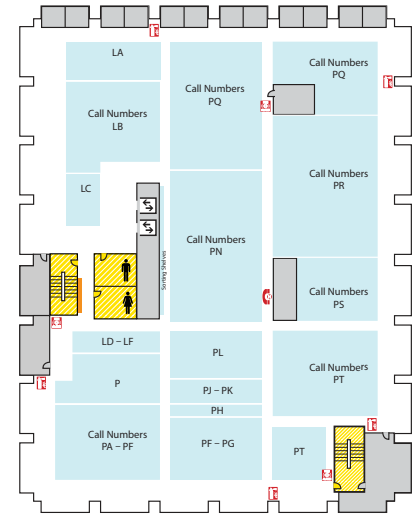

Main Library FLOOR PLAN GUIDE

NOTE: Locations may have changed due to ongoing space renovations. Please visit a service desk for additional assistance.

4

4-WEST

- Call Numbers M, N & TR (Fine Arts Library)
- Collaborative Tech Labs (A/V Labs W426H & G; Smartboard Labs W426D & F)
- Conference Rooms A and B
- Digital and Multimedia Center (Kline DMC)
- Fine Arts Library (Music and Art)
- Gaming Rooms
- Green Room
- Vincent Voice Library

4-EAST

- Call Numbers L & P

3

3-WEST

- Call Numbers G1000-9999 (Map Library)
- Collaborative Tech Lab (Presentation Lab W308F)
- Government Documents (U.S. and Oversize)
- 3-West Instruction Room (REAL)
- Beal Instruction Room
- Map Library
- Planning Reports
- Turfgrass Information Center
- Oversize Collection
- ECON and Social Sciences Help Room
- Writing Center

3-EAST

- Call Numbers F-J
- Distance Learning Services

2

2-WEST

- Group Study Rooms
- Children's and Young Adult Literature Collection
- Collaborative Tech Lab (Mediascape Lab W220)
- Hollander MakeCentral (Copy Center)
- Course Materials Program
- Current Periodicals
- Beaumont Instruction Room
- Digital Scholarship Lab
- Passport Services
- Red Cedar West Instruction Room
- MakeCentral (Hollander)
- Microforms
- Nursing Mothers' Room
- Passport Services
- Writing Center