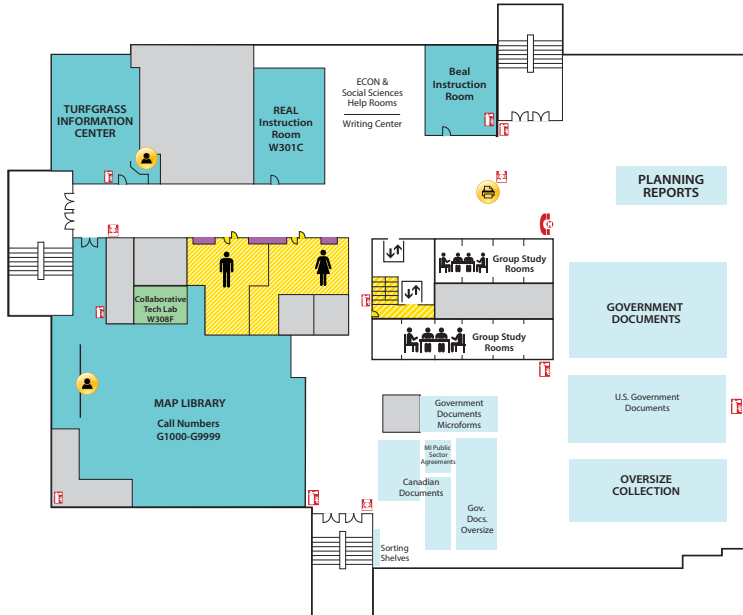

Main Library FLOOR PLAN GUIDE

NOTE: Locations may have changed due to ongoing space renovations. Please visit a service desk for additional assistance.

4

4-WEST

- Call Numbers M, N & TR (Fine Arts Library)
- Collaborative Tech Labs (A/V Labs W426H & G; Smartboard Labs W426D & F)
- Conference Rooms A and B
- Digital and Multimedia Center (Kline DMC)
- Fine Arts Library (Music and Art)
- Gaming Rooms
- Green Room
- Vincent Voice Library

4-EAST

- Call Numbers L & P

3

3-WEST

- Call Numbers G1000-9999 (Map Library)
- Collaborative Tech Lab (Presentation Lab W308F)
- Government Documents (U.S. and Oversize)
- 3-West Instruction Room (REAL)
- Beal Instruction Room
- Map Library
- Planning Reports
- Turfgrass Information Center
- Oversize Collection
- ECON and Social Sciences Help Room
- Writing Center

3-EAST

- Call Numbers F-J
- Distance Learning Services

2

2-WEST

- Group Study Rooms
- Children's and Young Adult Literature Collection
- Collaborative Tech Lab (Mediascape Lab W220)
- Hollander MakeCentral (Copy Center)
- Course Materials Program
- Current Periodicals
- Beaumont Instruction Room
- Digital Scholarship Lab
- Passport Services
- Red Cedar West Instruction Room
- MakeCentral (Hollander)
- Microforms
- Nursing Mothers' Room
- Passport Services
- Writing Center

2-EAST

- Africana Reference
- Area Studies
- Call Numbers DA - E

1

First Floor WEST

- Chavez Collection
- Children's Nook
- CyberCafe
- Development Office
- Faculty Book Collection (Hollander)
- Human Resources
- New Books
- Special Collections
- Student Employment (Library; Human Resources)