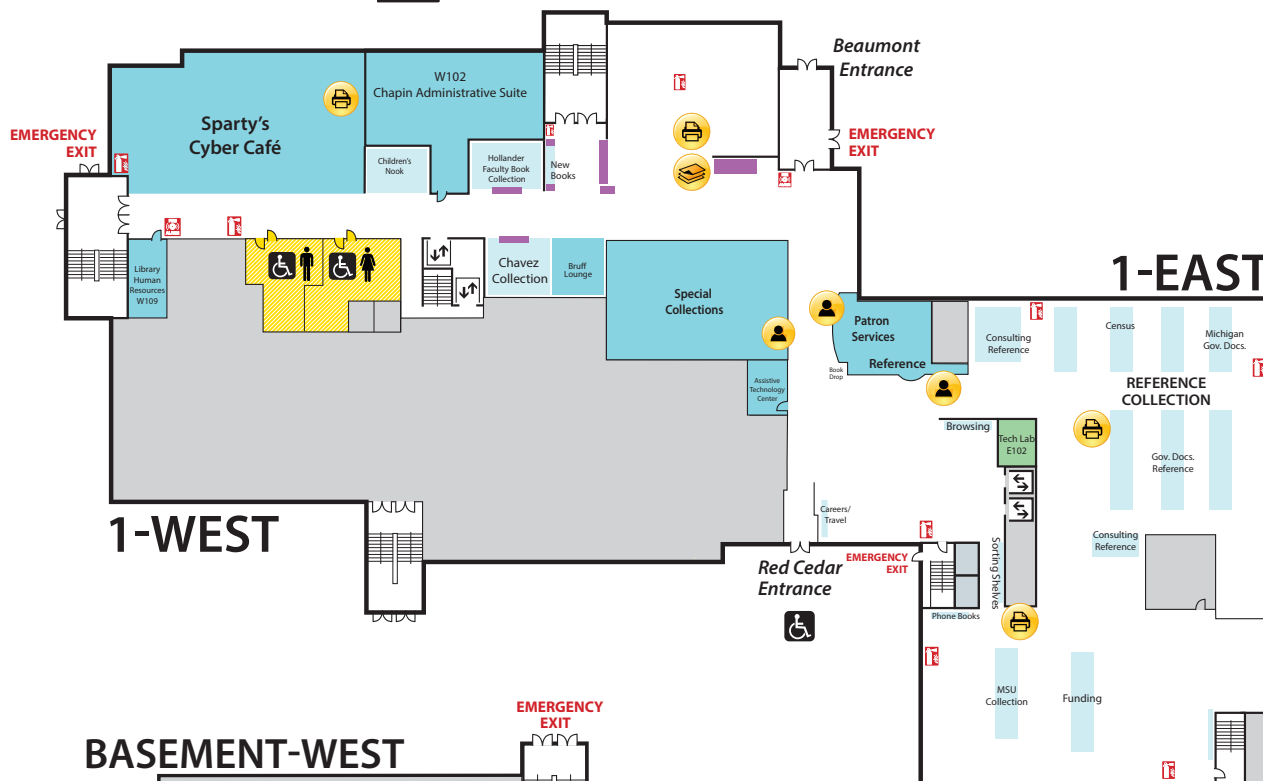

Main Library FLOOR PLAN GUIDE

NOTE: Locations may have changed due to ongoing space renovations. Please visit a service desk for additional assistance.

4

4-WEST

- Call Numbers M, N & TR (Fine Arts Library)
- Collaborative Tech Labs (A/V Labs W426H & G; Smartboard Labs W426D & F)
- Conference Rooms A and B
- Digital and Multimedia Center (Kline DMC)
- Fine Arts Library (Music and Art)
- Gaming Rooms
- Green Room
- Vincent Voice Library

3-EAST

- Call Numbers F-J
- Distance Learning Services

2

2-WEST

- Group Study Rooms
- Children's and Young Adult Literature Collection
- Collaborative Tech Lab (Mediascape Lab W220)
- Hollander MakeCentral (Copy Center)
- Course Materials Program
- Current Periodicals
- Beaumont Instruction Room
- Digital Scholarship Lab
- Passport Services
- Red Cedar West Instruction Room
- MakeCentral (Hollander)
- Microforms
- Nursing Mothers' Room
- Passport Services
- Writing Center

2-EAST

- Africana Reference
- Area Studies
- Call Numbers DA - E

1

First Floor WEST

- Chavez Collection
- Children's Nook
- CyberCafe
- Development Office
- Faculty Book Collection (Hollander)
- Human Resources
- New Books
- Special Collections
- Student Employment (Library; Human Resources)

1-EAST

First Floor CENTER

- Assistive Technology Center
- Patron Services
- Reserves
- Reference Desk (Ask a Librarian)

First Floor EAST

- Browsing Collection
- Careers Collection
- Collaborative Tech Lab (E102)
- Funding Center
- Government Documents (Census, Michigan)
- Reference Collection
- Travel Guides