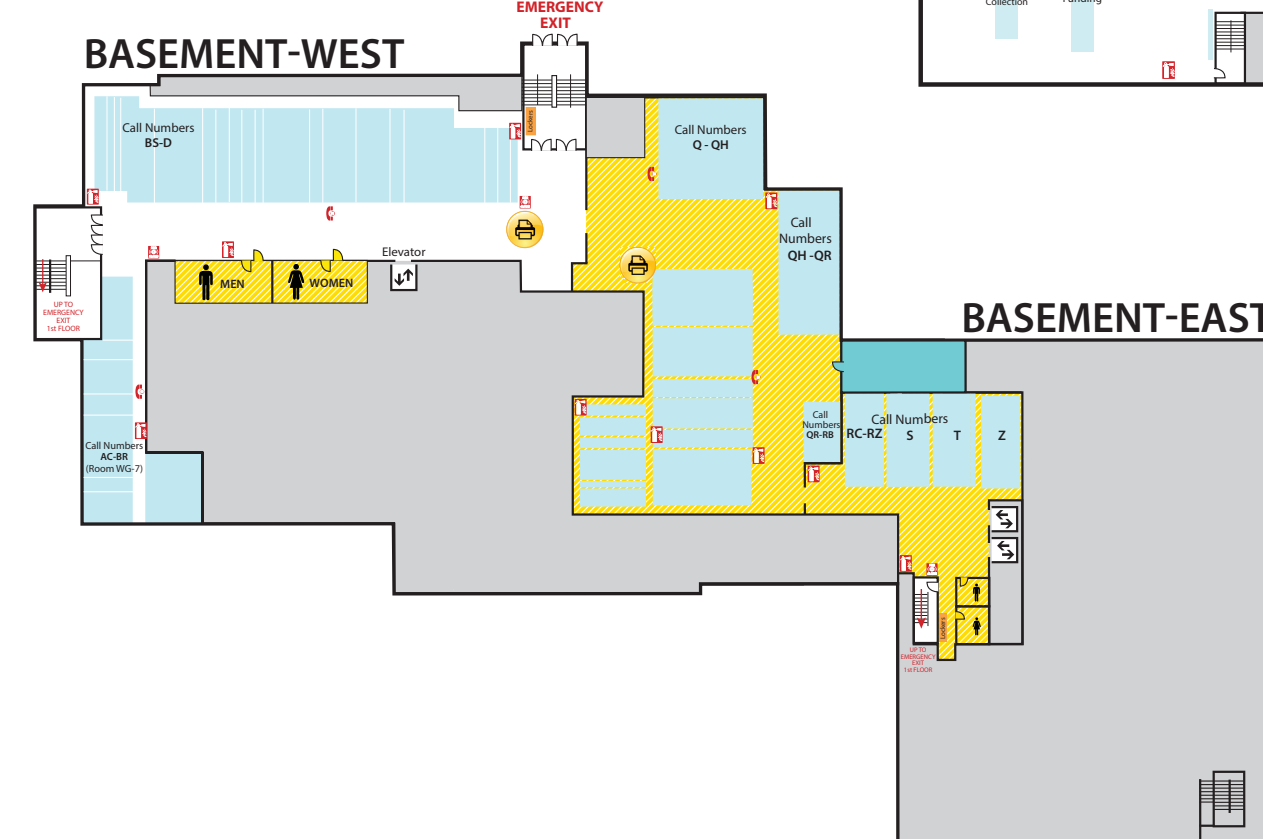

Main Library FLOOR PLAN GUIDE

NOTE: Locations may have changed due to ongoing space renovations. Please visit a service desk for additional assistance.

4

4-WEST

- Call Numbers M, N & TR (Fine Arts Library)
- Collaborative Tech Labs (A/V Labs W426H & G; Smartboard Labs W426D & F)
- Conference Rooms A and B
- Digital and Multimedia Center (Kline DMC)
- Fine Arts Library (Music and Art)
- Gaming Rooms
- Green Room
- Vincent Voice Library

3-EAST

- Call Numbers F-J
- Distance Learning Services

2

2-WEST

- Group Study Rooms
- Children's and Young Adult Literature Collection
- Collaborative Tech Lab (Mediascape Lab W220)
- Hollander MakeCentral (Copy Center)
- Course Materials Program
- Current Periodicals
- Beaumont Instruction Room
- Digital Scholarship Lab
- Passport Services
- Red Cedar West Instruction Room
- MakeCentral (Hollander)
- Microforms
- Nursing Mothers' Room
- Passport Services
- Writing Center

1-EAST

First Floor CENTER

- Assistive Technology Center
- Patron Services
- Reserves
- Reference Desk (Ask a Librarian)

First Floor EAST

- Browsing Collection
- Careers Collection
- Collaborative Tech Lab (E102)
- Funding Center
- Government Documents (Census, Michigan)
- Reference Collection
- Travel Guides

B

BASEMENT WEST

- Call Numbers A-D

BASEMENT CENTER

- Call Numbers Q-RB

BASEMENT EAST

- Call Numbers RC-Z (Except TR)

Locations may have changed due to ongoing space renovations. Please visit a service desk for additional assistance.