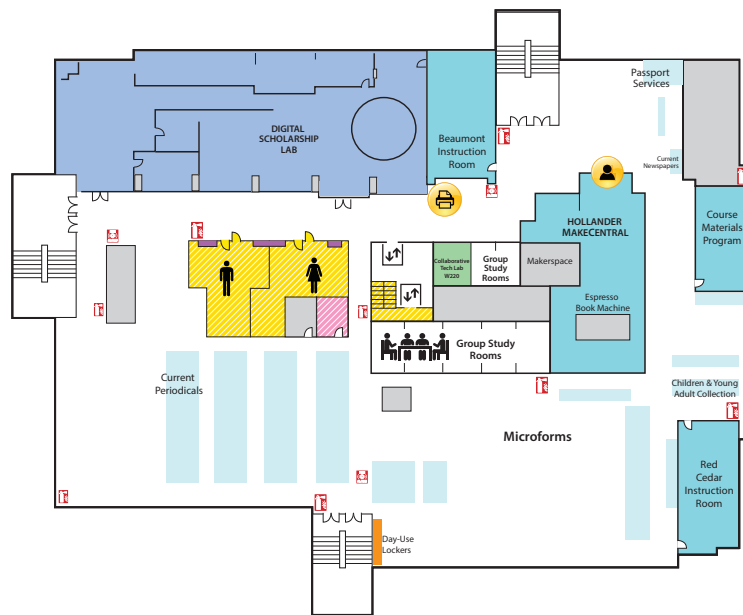

Main Library FLOOR PLAN GUIDE

NOTE: Locations may have changed due to ongoing space renovations. Please visit a service desk for additional assistance.

4

4-WEST

- Call Numbers M, N & TR (Fine Arts Library)
- Collaborative Tech Labs (A/V Labs W426H & G; Smartboard Labs W426D & F)
- Conference Rooms A and B
- Digital and Multimedia Center (Kline DMC)
- Fine Arts Library (Music and Art)
- Gaming Rooms
- Green Room
- Vincent Voice Library

4-EAST

- Call Numbers L & P

3

3-WEST

- Call Numbers G1000-9999 (Map Library)
- Collaborative Tech Lab (Presentation Lab W308F)
- Government Documents (U.S. and Oversize)
- 3-West Instruction Room (REAL)
- Beal Instruction Room
- Map Library
- Planning Reports
- Turfgrass Information Center
- Oversize Collection
- ECON and Social Sciences Help Room
- Writing Center

3-EAST

- Call Numbers F-J
- Distance Learning Services

2

2-WEST

- Group Study Rooms
- Children's and Young Adult Literature Collection
- Collaborative Tech Lab (Mediascape Lab W220)
- Hollander MakeCentral (Copy Center)
- Course Materials Program
- Current Periodicals
- Beaumont Instruction Room
- Digital Scholarship Lab
- Passport Services
- Red Cedar West Instruction Room
- MakeCentral (Hollander)
- Microforms
- Nursing Mothers' Room
- Passport Services
- Writing Center

2-EAST

- Africana Reference
- Area Studies
- Call Numbers DA - E

1

First Floor WEST

- Chavez Collection
- Children's Nook
- CyberCafe
- Development Office
- Faculty Book Collection (Hollander)
- Human Resources
- New Books
- Special Collections
- Student Employment (Library; Human Resources)