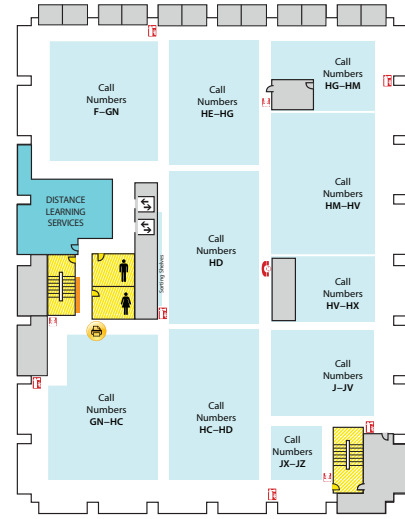

Main Library FLOOR PLAN GUIDE

NOTE: Locations may have changed due to ongoing space renovations. Please visit a service desk for additional assistance.

4

4-WEST

- Call Numbers M, N & TR (Fine Arts Library)
- Collaborative Tech Labs (A/V Labs W426H & G; Smartboard Labs W426D & F)
- Conference Rooms A and B
- Digital and Multimedia Center (Kline DMC)
- Fine Arts Library (Music and Art)
- Gaming Rooms
- Green Room
- Vincent Voice Library

4-EAST

- Call Numbers L & P

3

3-WEST

- Call Numbers G1000-9999 (Map Library)
- Collaborative Tech Lab (Presentation Lab W308F)
- Government Documents (U.S. and Oversize)
- 3-West Instruction Room (REAL)
- Beal Instruction Room
- Map Library
- Planning Reports
- Turfgrass Information Center
- Oversize Collection
- ECON and Social Sciences Help Room
- Writing Center

3-EAST

- Call Numbers F-J
- Distance Learning Services

2

2-WEST

- Group Study Rooms
- Children's and Young Adult Literature Collection
- Collaborative Tech Lab (Mediascape Lab W220)
- Hollander MakeCentral (Copy Center)
- Course Materials Program
- Current Periodicals
- Beaumont Instruction Room
- Digital Scholarship Lab
- Passport Services
- Red Cedar West Instruction Room
- MakeCentral (Hollander)
- Microforms
- Nursing Mothers' Room
- Passport Services
- Writing Center

First Floor CENTER

- Assistive Technology Center
- Patron Services
- Reserves
- Reference Desk (Ask a Librarian)

First Floor EAST

- Browsing Collection
- Careers Collection
- Collaborative Tech Lab (E102)
- Funding Center
- Government Documents (Census, Michigan)
- Reference Collection
- Travel Guides