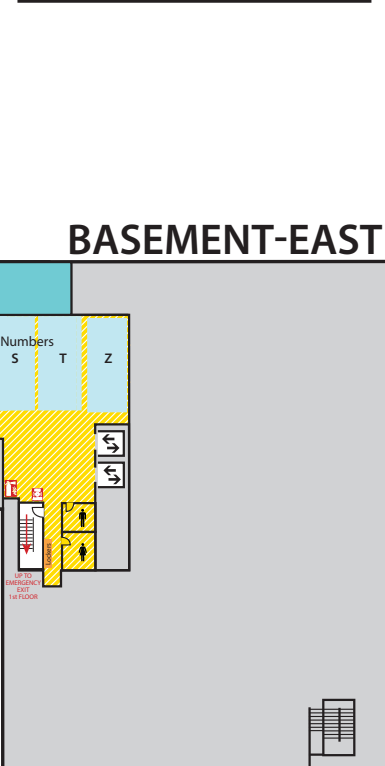

Main Library FLOOR PLAN GUIDE

NOTE: Locations may have changed due to ongoing space renovations. Please visit a service desk for additional assistance.

4

4-WEST

- Call Numbers M, N & TR (Fine Arts Library)
- Collaborative Tech Labs (A/V Labs W426H & G; Smartboard Labs W426D & F)
- Conference Rooms A and B
- Digital and Multimedia Center (Kline DMC)
- Fine Arts Library (Music and Art)
- Gaming Rooms
- Green Room
- Vincent Voice Library

First Floor CENTER

- Assistive Technology Center
- Patron Services
- Reserves
- Reference Desk (Ask a Librarian)

First Floor EAST

- Browsing Collection
- Careers Collection
- Collaborative Tech Lab (E102)
- Funding Center
- Government Documents (Census, Michigan)
- Reference Collection
- Travel Guides

B

BASEMENT WEST

- Call Numbers A-DB

BASEMENT CENTER

- Call Numbers Q-RB

BASEMENT EAST

- Call Numbers RC-Z (Except TR)

North