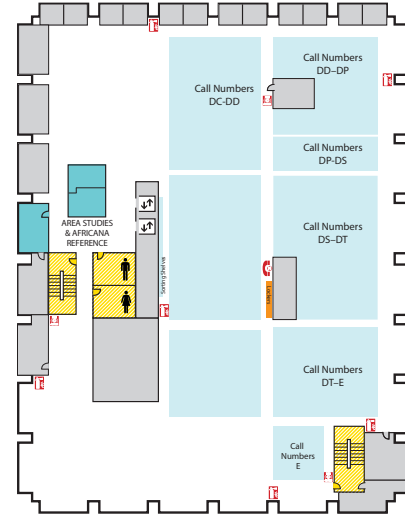

Main Library FLOOR PLAN GUIDE

NOTE: Locations may have changed due to ongoing space renovations. Please visit a service desk for additional assistance.

4

4-WEST

- Call Numbers M, N & TR (Fine Arts Library)
- Collaborative Tech Labs (A/V Labs W426H & G; Smartboard Labs W426D & F)
- Conference Rooms A and B
- Digital and Multimedia Center (Kline DMC)
- Fine Arts Library (Music and Art)
- Gaming Rooms
- Green Room
- Vincent Voice Library

4-EAST

- Call Numbers L & P

3

3-WEST

- Call Numbers G1000-9999 (Map Library)
- Collaborative Tech Lab (Presentation Lab W308F)
- Government Documents (U.S. and Oversize)
- 3-West Instruction Room (REAL)
- Beal Instruction Room
- Map Library
- Planning Reports
- Turfgrass Information Center
- Oversize Collection
- ECON and Social Sciences Help Room
- Writing Center

3-EAST

- Call Numbers F-J
- Distance Learning Services

2

2-WEST

- Group Study Rooms
- Children's and Young Adult Literature Collection
- Collaborative Tech Lab (Mediascape Lab W220)
- Hollander MakeCentral (Copy Center)
- Course Materials Program
- Current Periodicals
- Beaumont Instruction Room
- Digital Scholarship Lab
- Passport Services
- Red Cedar West Instruction Room
- MakeCentral (Hollander)
- Microforms
- Nursing Mothers' Room
- Passport Services
- Writing Center

2-EAST

- Africana Reference
- Area Studies
- Call Numbers DC - E

1

First Floor WEST

- Chavez Collection
- Children's Nook
- CyberCafe
- Development Office
- Faculty Book Collection (Hollander)
- Human Resources
- New Books
- Special Collections
- Student Employment (Library; Human Resources)