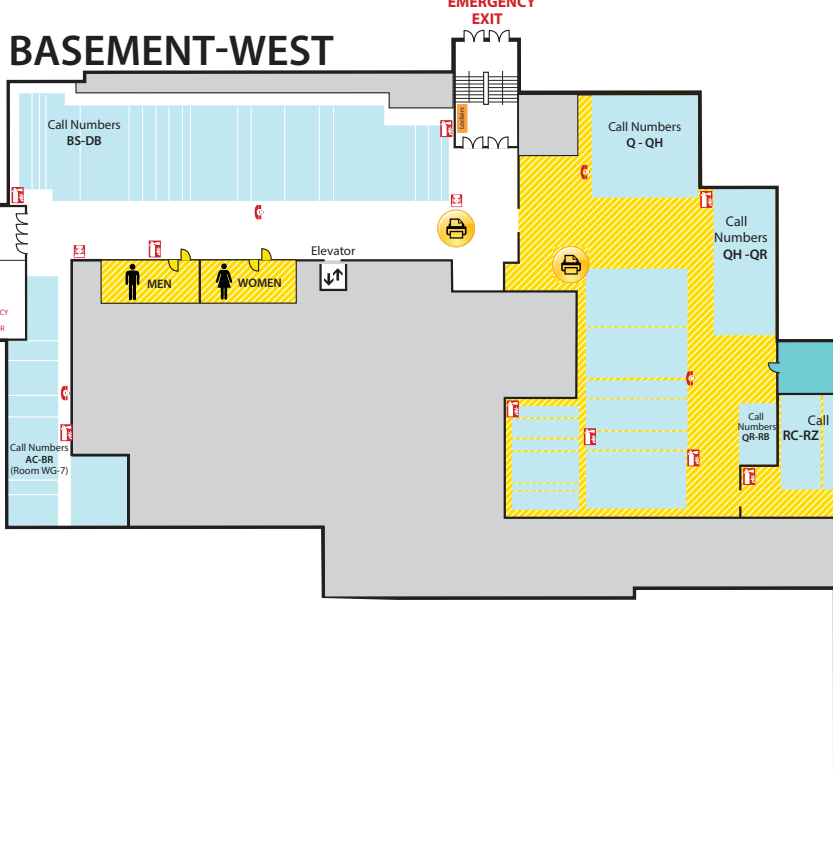

Main Library FLOOR PLAN GUIDE

NOTE: Locations may have changed due to ongoing space renovations. Please visit a service desk for additional assistance.

4

4-WEST

- Call Numbers M, N & TR (Fine Arts Library)
- Collaborative Tech Labs (A/V Labs W426H & G; Smartboard Labs W426D & F)
- Conference Rooms A and B
- Digital and Multimedia Center (Kline DMC)
- Fine Arts Library (Music and Art)
- Gaming Rooms
- Green Room
- Vincent Voice Library

2-EAST

- Africana Reference
- Area Studies
- Call Numbers DC - E

1

First Floor WEST

- Chavez Collection
- Children's Nook
- CyberCafe
- Development Office
- Faculty Book Collection (Hollander)
- Human Resources
- New Books
- Special Collections
- Student Employment (Library; Human Resources)

First Floor CENTER

- Assistive Technology Center
- Patron Services
- Reserves
- Reference Desk (Ask a Librarian)

First Floor EAST

- Browsing Collection
- Careers Collection
- Collaborative Tech Lab (E102)
- Funding Center
- Government Documents (Census, Michigan)
- Reference Collection
- Travel Guides

B

BASEMENT WEST

- Call Numbers A-DB

BASEMENT CENTER

- Call Numbers Q-RB

BASEMENT EAST

- Call Numbers RC-Z (Except TR)

North