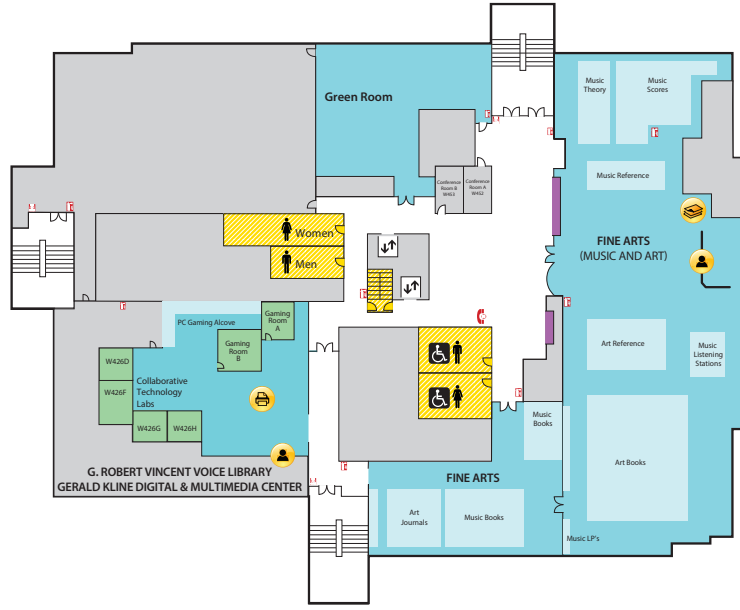

Main Library FLOOR PLAN GUIDE

NOTE: Locations may have changed due to ongoing space renovations. Please visit a service desk for additional assistance.

4

4-WEST

- Call Numbers M, N & TR (Fine Arts Library)
- Collaborative Tech Labs (A/V Labs W426H & G; Smartboard Labs W426D & F)
- Conference Rooms A and B
- Digital and Multimedia Center (Kline DMC)
- Fine Arts Library (Music and Art)
- Gaming Rooms
- Green Room
- Vincent Voice Library

4-EAST

- Call Numbers L & P

3

3-WEST

- Call Numbers G1000-9999 (Map Library)
- Collaborative Tech Lab (Presentation Lab W308F)
- Government Documents (U.S. and Oversize)
- 3-West Instruction Room (REAL)
- Beal Instruction Room
- Map Library
- Planning Reports
- Turfgrass Information Center
- Oversize Collection
- ECON and Social Sciences Help Room
- Writing Center

3-EAST

- Call Numbers F-J
- Distance Learning Services

2

2-WEST

- Group Study Rooms
- Children's and Young Adult Literature Collection
- Collaborative Tech Lab (Mediascape Lab W220)
- Hollander MakeCentral (Copy Center)
- Course Materials Program
- Current Periodicals
- Beaumont Instruction Room
- Digital Scholarship Lab
- Passport Services
- Red Cedar West Instruction Room
- MakeCentral (Hollander)
- Microforms
- Nursing Mothers' Room
- Passport Services
- Writing Center

First Floor CENTER

- Assistive Technology Center
- Patron Services
- Reserves
- Reference Desk (Ask a Librarian)

First Floor EAST

- Browsing Collection
- Careers Collection
- Collaborative Tech Lab (E102)
- Funding Center
- Government Documents (Census, Michigan)
- Reference Collection
- Travel Guides