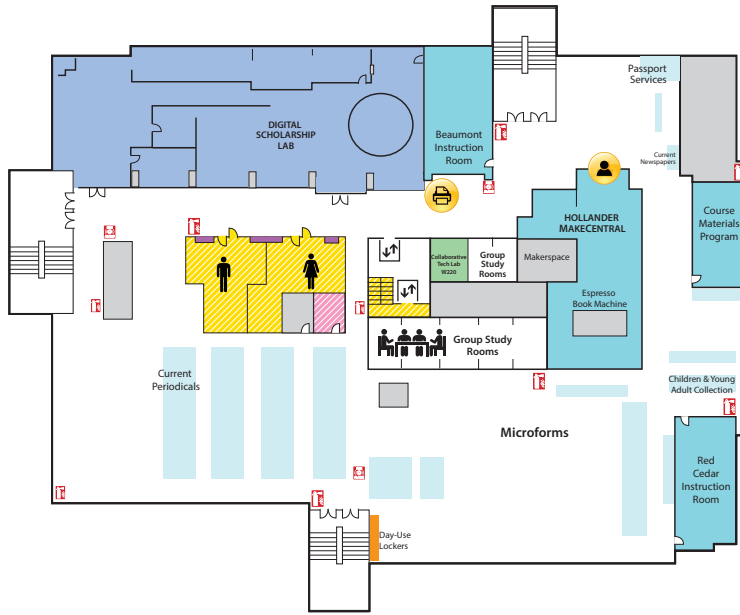

Main Library FLOOR PLAN GUIDE

NOTE: Locations may have changed due to ongoing space renovations. Please visit a service desk for additional assistance.

4

4-WEST

- Call Numbers M, N & TR (Fine Arts Library)
- Collaborative Tech Labs (A/V Labs W426H & G; Smartboard Labs W426D & F)
- Conference Rooms A and B
- Digital and Multimedia Center (Kline DMC)
- Fine Arts Library (Music and Art)
- Gaming Rooms
- Green Room
- Vincent Voice Library

3-EAST

- Call Numbers F-J
- Distance Learning Services

2

2-WEST

- Group Study Rooms
- Children's and Young Adult Literature Collection
- Collaborative Tech Lab (Mediascape Lab W220)
- Hollander MakeCentral (Copy Center)
- Course Materials Program
- Current Periodicals
- Beaumont Instruction Room
- Digital Scholarship Lab
- Passport Services
- Red Cedar West Instruction Room
- MakeCentral (Hollander)
- Microforms
- Nursing Mothers' Room
- Passport Services
- Writing Center

2-EAST

- Africana Reference
- Area Studies
- Call Numbers DC - E

1

First Floor WEST

- Chavez Collection
- Children's Nook
- CyberCafe
- Development Office
- Faculty Book Collection (Hollander)
- Human Resources
- New Books
- Special Collections
- Student Employment (Library; Human Resources)

First Floor CENTER

- Assistive Technology Center
- Patron Services
- Reserves
- Reference Desk (Ask a Librarian)

First Floor EAST

- Browsing Collection
- Careers Collection
- Collaborative Tech Lab (E102)
- Funding Center
- Government Documents (Census, Michigan)
- Reference Collection
- Travel Guides