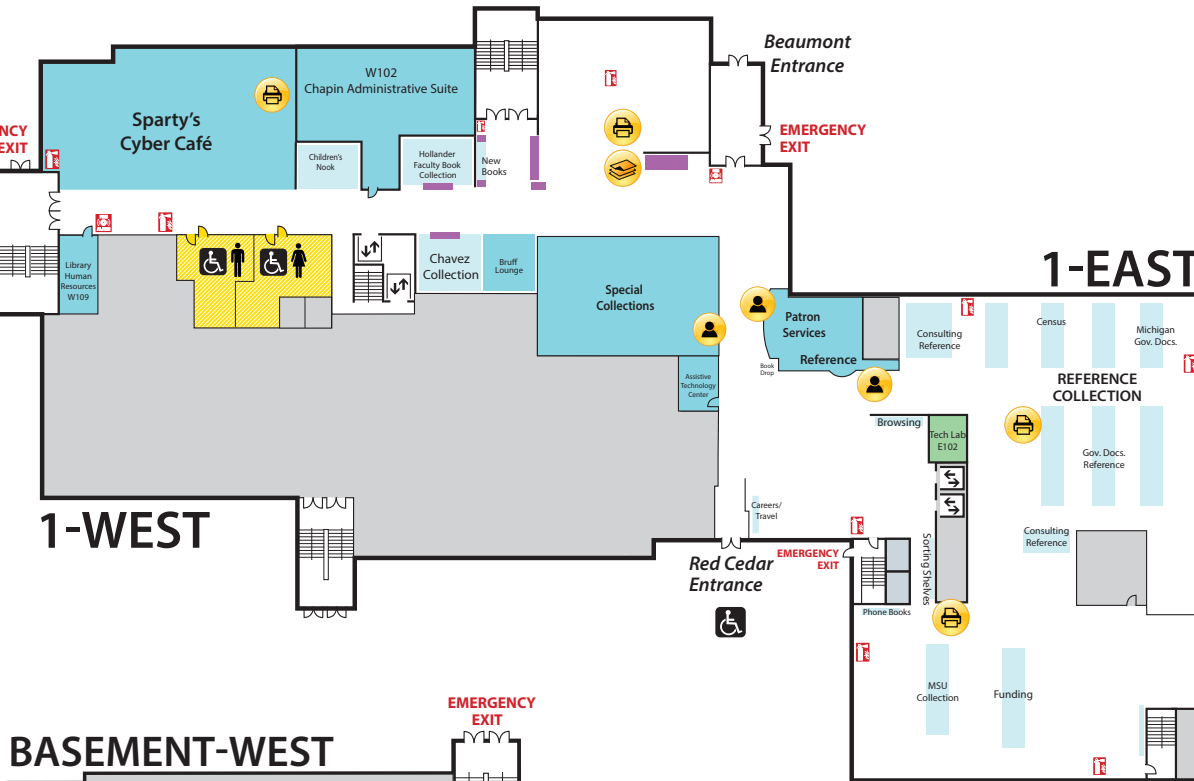

Main Library FLOOR PLAN GUIDE

NOTE: Locations may have changed due to ongoing space renovations. Please visit a service desk for additional assistance.

4

4-WEST

- Call Numbers M, N & TR (Fine Arts Library)
- Collaborative Tech Labs (A/V Labs W426H & G; Smartboard Labs W426D & F)
- Conference Rooms A and B
- Digital and Multimedia Center (Kline DMC)
- Fine Arts Library (Music and Art)
- Gaming Rooms
- Green Room
- Vincent Voice Library

3-EAST

- Call Numbers F-J
- Distance Learning Services

2

2-WEST

- Group Study Rooms
- Children's and Young Adult Literature Collection
- Collaborative Tech Lab (Mediascape Lab W220)
- Hollander MakeCentral (Copy Center)
- Course Materials Program
- Current Periodicals
- Beaumont Instruction Room
- Digital Scholarship Lab
- Passport Services
- Red Cedar West Instruction Room
- MakeCentral (Hollander)
- Microforms
- Nursing Mothers' Room
- Passport Services
- Writing Center

2-EAST

- Africana Reference
- Area Studies
- Call Numbers DC - E

1

First Floor WEST

- Chavez Collection
- Children's Nook
- CyberCafe
- Development Office
- Faculty Book Collection (Hollander)
- Human Resources
- New Books
- Special Collections
- Student Employment (Library; Human Resources)

First Floor CENTER

- Assistive Technology Center
- Patron Services
- Reserves
- Reference Desk (Ask a Librarian)

First Floor EAST

- Browsing Collection
- Careers Collection
- Collaborative Tech Lab (E102)
- Funding Center
- Government Documents (Census, Michigan)
- Reference Collection
- Travel Guides