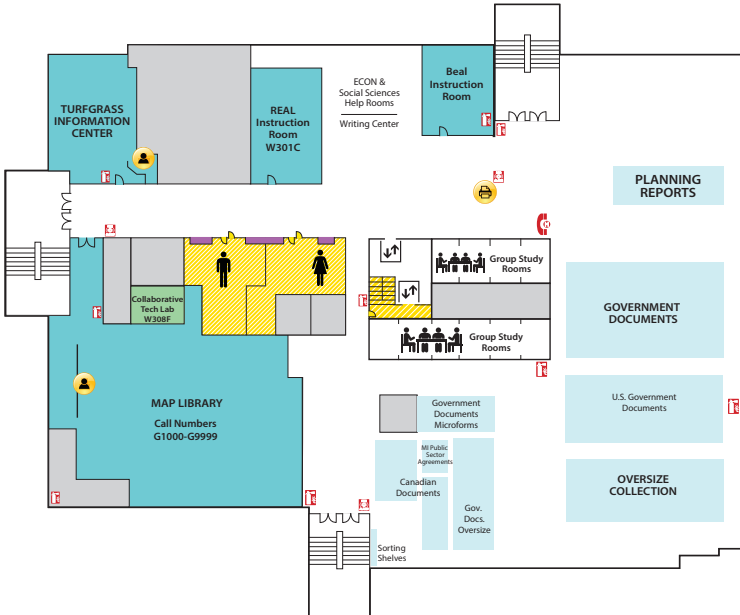

Main Library FLOOR PLAN GUIDE

NOTE: Locations may have changed due to ongoing space renovations. Please visit a service desk for additional assistance.

4

4-WEST

- Call Numbers M, N & TR (Fine Arts Library)
- Collaborative Tech Labs (A/V Labs W426H & G; Smartboard Labs W426D & F)
- Conference Rooms A and B
- Digital and Multimedia Center (Kline DMC)
- Fine Arts Library (Music and Art)
- Gaming Rooms
- Green Room
- Vincent Voice Library

4-EAST

- Call Numbers L & P

3

3-WEST

- Call Numbers G1000-9999 (Map Library)
- Collaborative Tech Lab (Presentation Lab W308F)
- Government Documents (U.S. and Oversize)
- 3-West Instruction Room (REAL)
- Beal Instruction Room
- Map Library
- Planning Reports
- Turfgrass Information Center
- Oversize Collection
- ECON and Social Sciences Help Room
- Writing Center

3-EAST

- Call Numbers F-J
- Distance Learning Services

2

2-WEST

- Group Study Rooms
- Children's and Young Adult Literature Collection
- Collaborative Tech Lab (Mediascape Lab W220)
- Hollander MakeCentral (Copy Center)
- Course Materials Program
- Current Periodicals
- Beaumont Instruction Room
- Digital Scholarship Lab
- Passport Services
- Red Cedar West Instruction Room
- MakeCentral (Hollander)
- Microforms
- Nursing Mothers' Room
- Passport Services
- Writing Center

First Floor CENTER

- Assistive Technology Center
- Patron Services
- Reserves
- Reference Desk (Ask a Librarian)

First Floor EAST

- Browsing Collection
- Careers Collection
- Collaborative Tech Lab (E102)
- Funding Center
- Government Documents (Census, Michigan)
- Reference Collection
- Travel Guides