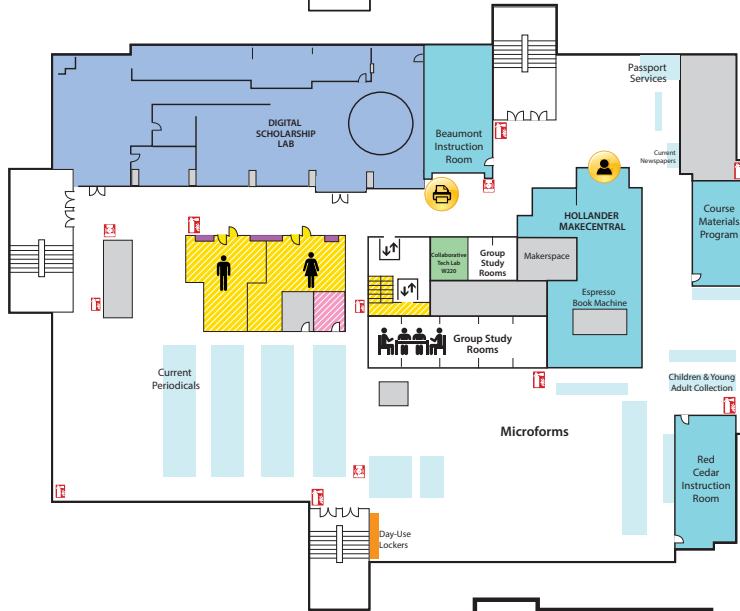

Main Library FLOOR PLAN GUIDE

NOTE: Locations may have changed due to ongoing space renovations. Please visit a service desk for additional assistance.

4

4-WEST

- Call Numbers M, N & TR (Fine Arts Library)
- Collaborative Tech Labs (A/V Labs W426H & G; Smartboard Labs W426D & F)
- Conference Rooms A and B
- Digital and Multimedia Center (Kline DMC)
- Fine Arts Library (Music and Art)
- Gaming Rooms
- Green Room
- Vincent Voice Library

3-EAST

- Call Numbers F-J
- Distance Learning Services

2

2-WEST

- Group Study Rooms
- Children's and Young Adult Literature Collection
- Collaborative Tech Lab (Mediascape Lab W220)
- Hollander MakeCentral (Copy Center)
- Course Materials Program
- Current Periodicals
- Beaumont Instruction Room
- Digital Scholarship Lab
- Passport Services
- Red Cedar West Instruction Room
- MakeCentral (Hollander)
- Microforms
- Nursing Mothers' Room
- Passport Services
- Writing Center

2-EAST

- Africana Reference
- Area Studies
- Call Numbers DT-E

1

First Floor WEST

- Chavez Collection
- Children's Nook
- CyberCafe
- Development Office
- Faculty Book Collection (Hollander)
- Human Resources
- New Books
- Special Collections
- Student Employment (Library; Human Resources)

1-EAST

First Floor CENTER

- Assitive Technology Center
- Patron Services
- Reserves
- Reference Desk (Ask a Librarian)

First Floor EAST

- Browsing Collection
- Careers Collection
- Collaborative Tech Lab (E102)
- Funding Center
- Government Documents (Census, Michigan)
- Reference Collection
- Travel Guides