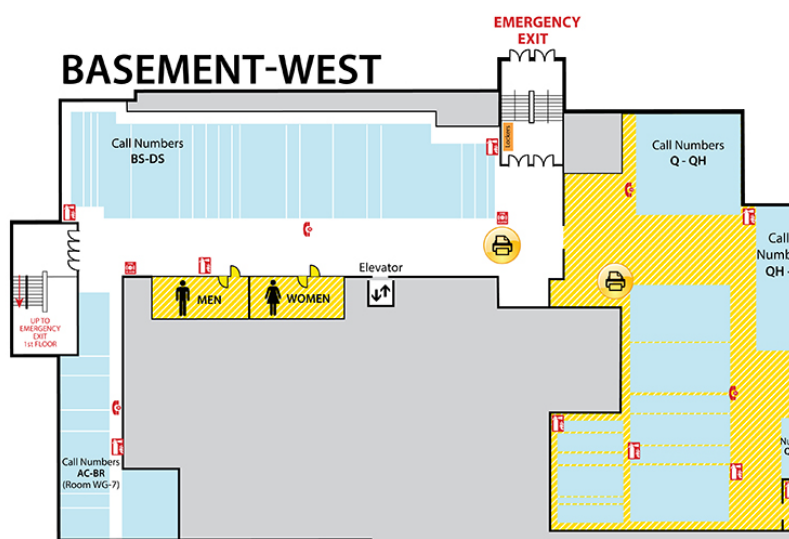

Main Library FLOOR PLAN GUIDE

NOTE: Locations may have changed due to ongoing space renovations. Please visit a service desk for additional assistance.

4

4-WEST

- Call Numbers M, N & TR (Fine Arts Library)
- Collaborative Tech Labs (A/V Labs W426H & G; Smartboard Labs W426D & F)
- Conference Rooms A and B
- Digital and Multimedia Center (Kline DMC)
- Fine Arts Library (Music and Art)
- Gaming Rooms
- Green Room
- Vincent Voice Library

2-EAST

- Africana Reference
- Area Studies
- Call Numbers DT-E

1

First Floor WEST

- Chavez Collection
- Children's Nook
- CyberCafe
- Development Office
- Faculty Book Collection (Hollander)
- Human Resources
- New Books
- Special Collections
- Student Employment (Library; Human Resources)

1-EAST

First Floor CENTER

- Assitive Technology Center
- Patron Services
- Reserves
- Reference Desk (Ask a Librarian)

First Floor EAST

- Browsing Collection
- Careers Collection
- Collaborative Tech Lab (E102)
- Funding Center
- Government Documents (Census, Michigan)
- Reference Collection
- Travel Guides

B

BASEMENT WEST

- Call Numbers A-D-S

BASEMENT EAST

BASEMENT CENTER

- Call Numbers Q-RB

BASEMENT EAST

- Call Numbers RC-Z (Except TR)