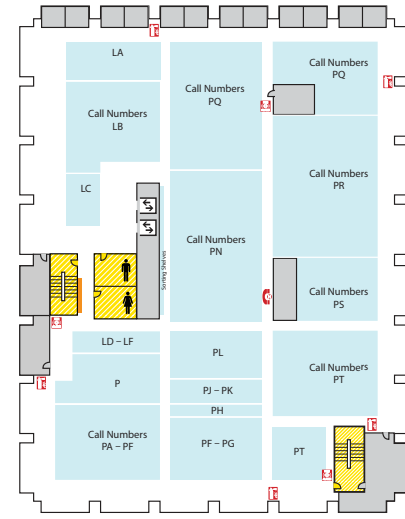

Main Library FLOOR PLAN GUIDE

NOTE: Locations may have changed due to ongoing space renovations. Please visit a service desk for additional assistance.

4

4-WEST

- Call Numbers M, N & TR (Fine Arts Library)
- Collaborative Tech Labs (A/V Labs W426H & G; Smartboard Labs W426D & F)
- Conference Rooms A and B
- Digital and Multimedia Center (Kline DMC)
- Fine Arts Library (Music and Art)
- Gaming Rooms
- Green Room
- Vincent Voice Library

4-EAST

- Call Numbers L & P

3

3-WEST

- Call Numbers G1000-9999 (Map Library)
- Collaborative Tech Lab (Presentation Lab W308F)
- Government Documents (U.S. and Oversize)
- 3-West Instruction Room (REAL)
- Beal Instruction Room
- Map Library
- Planning Reports
- Turfgrass Information Center
- Oversize Collection
- ECON and Social Sciences Help Room
- Writing Center

3-EAST

- Call Numbers F-J
- Distance Learning Services

2

2-WEST

- Group Study Rooms
- Children's and Young Adult Literature Collection
- Collaborative Tech Lab (Mediascape Lab W220)
- Hollander MakeCentral (Copy Center)
- Course Materials Program
- Current Periodicals
- Beaumont Instruction Room
- Digital Scholarship Lab
- Passport Services
- Red Cedar West Instruction Room
- MakeCentral (Hollander)
- Microforms
- Nursing Mothers' Room
- Passport Services
- Writing Center