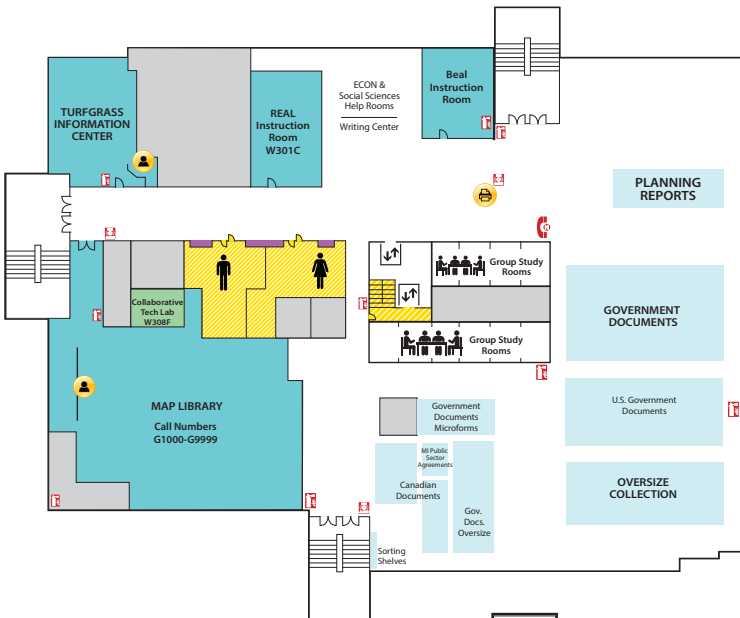

Main Library FLOOR PLAN GUIDE

NOTE: Locations may have changed due to ongoing space renovations. Please visit a service desk for additional assistance.

4

4-WEST

- Call Numbers M, N & TR (Fine Arts Library)
- Collaborative Tech Labs (A/V Labs W426H & G; Smartboard Labs W426D & F)
- Conference Rooms A and B
- Digital and Multimedia Center (Kline DMC)
- Fine Arts Library (Music and Art)
- Gaming Rooms
- Green Room
- Vincent Voice Library

4-EAST

- Call Numbers L & P

3

3-WEST

- Call Numbers G1000-9999 (Map Library)
- Collaborative Tech Lab (Presentation Lab W308F)
- Government Documents (U.S. and Oversize)
- 3-West Instruction Room (REAL)
- Beal Instruction Room
- Map Library
- Planning Reports
- Turfgrass Information Center
- Oversize Collection
- ECON and Social Sciences Help Room
- Writing Center

3-EAST

- Call Numbers F-J
- Distance Learning Services

2

2-WEST

- Group Study Rooms
- Children's and Young Adult Literature Collection
- Collaborative Tech Lab (Mediascape Lab W220)
- Hollander MakeCentral (Copy Center)
- Course Materials Program
- Current Periodicals
- Beaumont Instruction Room
- Digital Scholarship Lab
- Passport Services
- Red Cedar West Instruction Room
- MakeCentral (Hollander)
- Microforms
- Nursing Mothers' Room
- Passport Services
- Writing Center

2-EAST

- Africana Reference
- Area Studies
- Call Numbers DT-E

1

First Floor WEST

- Chavez Collection
- Children's Nook
- CyberCafe
- Development Office
- Faculty Book Collection (Hollander)
- Human Resources
- New Books
- Special Collections
- Student Employment (Library; Human Resources)