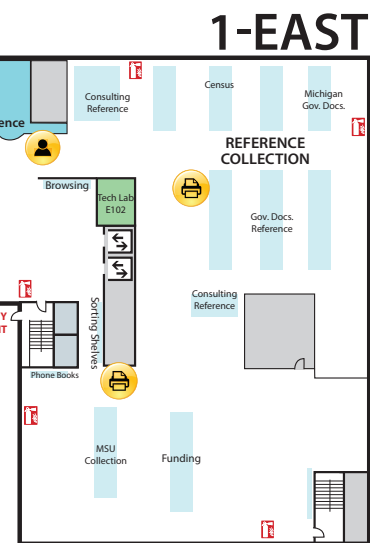

Main Library FLOOR PLAN GUIDE

NOTE: Locations may have changed due to ongoing space renovations. Please visit a service desk for additional assistance.

4

4-WEST

- Call Numbers M, N & TR (Fine Arts Library)
- Collaborative Tech Labs (A/V Labs W426H & G; Smartboard Labs W426D & F)
- Conference Rooms A and B
- Digital and Multimedia Center (Kline DMC)
- Fine Arts Library (Music and Art)
- Gaming Rooms
- Green Room
- Vincent Voice Library

3-EAST

- Call Numbers F-J
- Distance Learning Services

2

2-WEST

- Group Study Rooms
- Children's and Young Adult Literature Collection
- Collaborative Tech Lab (Mediascape Lab W220)
- Hollander MakeCentral (Copy Center)
- Course Materials Program
- Current Periodicals
- Beaumont Instruction Room
- Digital Scholarship Lab
- Passport Services
- Red Cedar West Instruction Room
- MakeCentral (Hollander)
- Microforms
- Nursing Mothers' Room
- Passport Services
- Writing Center

2-EAST

- Africana Reference
- Area Studies
- Call Numbers DT-E

1

First Floor WEST

- Chavez Collection
- Children's Nook
- CyberCafe
- Development Office
- Faculty Book Collection (Hollander)
- Human Resources
- New Books
- Special Collections
- Student Employment (Library; Human Resources)

1-EAST

First Floor CENTER

- Assitive Technology Center
- Patron Services
- Reserves
- Reference Desk (Ask a Librarian)

First Floor EAST

- Browsing Collection
- Careers Collection
- Collaborative Tech Lab (E102)
- Funding Center
- Government Documents (Census, Michigan)
- Reference Collection
- Travel Guides