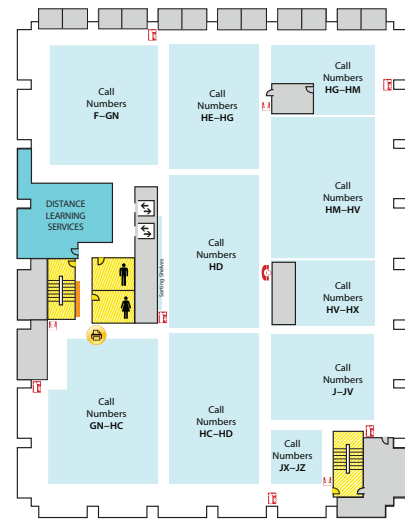

Main Library FLOOR PLAN GUIDE

NOTE: Locations may have changed due to ongoing space renovations. Please visit a service desk for additional assistance.

4

4-WEST

- Call Numbers M, N & TR (Fine Arts Library)
- Collaborative Tech Labs (A/V Labs W426H & G; Smartboard Labs W426D & F)
- Conference Rooms A and B
- Digital and Multimedia Center (Kline DMC)
- Fine Arts Library (Music and Art)
- Gaming Rooms
- Green Room
- Vincent Voice Library

4-EAST

- Call Numbers L & P

3

3-WEST

- Call Numbers G1000-9999 (Map Library)
- Collaborative Tech Lab (Presentation Lab W308F)
- Government Documents (U.S. and Oversize)
- 3-West Instruction Room (REAL)
- Beal Instruction Room
- Map Library
- Planning Reports
- Turfgrass Information Center
- Oversize Collection
- ECON and Social Sciences Help Room
- Writing Center

3-EAST

- Call Numbers F-J
- Distance Learning Services

2

2-WEST

- Group Study Rooms
- Children's and Young Adult Literature Collection
- Collaborative Tech Lab (Mediascape Lab W220)
- Hollander MakeCentral (Copy Center)
- Course Materials Program
- Current Periodicals
- Beaumont Instruction Room
- Digital Scholarship Lab
- Passport Services
- Red Cedar West Instruction Room
- MakeCentral (Hollander)
- Microforms
- Nursing Mothers' Room
- Passport Services
- Writing Center

1-EAST

First Floor CENTER

- Assitive Technology Center
- Patron Services
- Reserves
- Reference Desk (Ask a Librarian)

First Floor EAST

- Browsing Collection
- Careers Collection
- Collaborative Tech Lab (E102)
- Funding Center
- Government Documents (Census, Michigan)
- Reference Collection
- Travel Guides