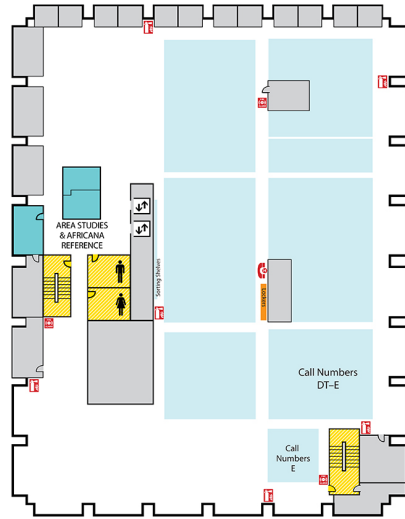

2-EAST

- Africana Reference
- Area Studies
- Call Numbers DT-E