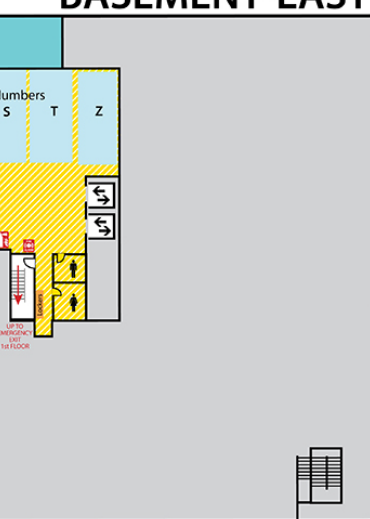

Main Library FLOOR PLAN GUIDE

NOTE: Locations may have changed due to ongoing space renovations. Please visit a service desk for additional assistance.

4

4-WEST

- Call Numbers M, N & TR (Fine Arts Library)
- Collaborative Tech Labs (A/V Labs W426H & G; Smartboard Labs W426D & F)
- Conference Rooms A and B
- Digital and Multimedia Center (Kline DMC)
- Fine Arts Library (Music and Art)
- Gaming Rooms
- Green Room
- Vincent Voice Library

1-EAST

First Floor CENTER

- Assitive Technology Center
- Patron Services
- Reserves
- Reference Desk (Ask a Librarian)

First Floor EAST

- Browsing Collection
- Careers Collection
- Collaborative Tech Lab (E102)
- Funding Center
- Government Documents (Census, Michigan)
- Reference Collection
- Travel Guides

B

BASEMENT WEST

- Call Numbers A-D-S

BASEMENT EAST

BASEMENT CENTER

- Call Numbers Q-RB

BASEMENT EAST

- Call Numbers RC-Z (Except TR)