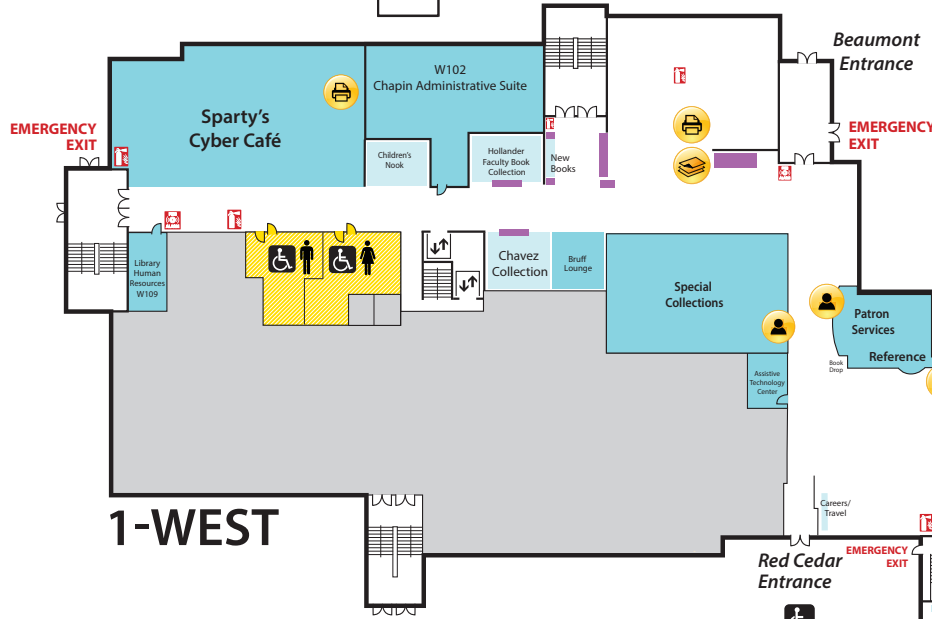

Main Library FLOOR PLAN GUIDE

NOTE: Locations may have changed due to ongoing space renovations. Please visit a service desk for additional assistance.

4

4-WEST

- Call Numbers M, N & TR (Fine Arts Library)
- Collaborative Tech Labs (A/V Labs W426H & G; Smartboard Labs W426D & F)
- Conference Rooms A and B
- Digital and Multimedia Center (Kline DMC)
- Fine Arts Library (Music and Art)
- Gaming Rooms
- Green Room
- Vincent Voice Library

3-EAST

- Call Numbers F-J
- Distance Learning Services

2

2-WEST

- Group Study Rooms
- Children's and Young Adult Literature Collection
- Collaborative Tech Lab (Mediascape Lab W220)
- Hollander MakeCentral (Copy Center)
- Course Materials Program
- Current Periodicals
- Beaumont Instruction Room
- Digital Scholarship Lab
- Passport Services
- Red Cedar West Instruction Room
- MakeCentral (Hollander)
- Microforms
- Nursing Mothers' Room
- Passport Services
- Writing Center

2-EAST

- Africana Reference
- Area Studies
- Call Numbers DT-E

1

First Floor WEST

- Chavez Collection
- Children's Nook
- CyberCafe
- Development Office
- Faculty Book Collection (Hollander)
- Human Resources
- New Books
- Special Collections
- Student Employment (Library; Human Resources)

1-EAST

First Floor CENTER

- Assitive Technology Center
- Patron Services
- Reserves
- Reference Desk (Ask a Librarian)

First Floor EAST

- Browsing Collection
- Careers Collection
- Collaborative Tech Lab (E102)
- Funding Center
- Government Documents (Census, Michigan)
- Reference Collection
- Travel Guides