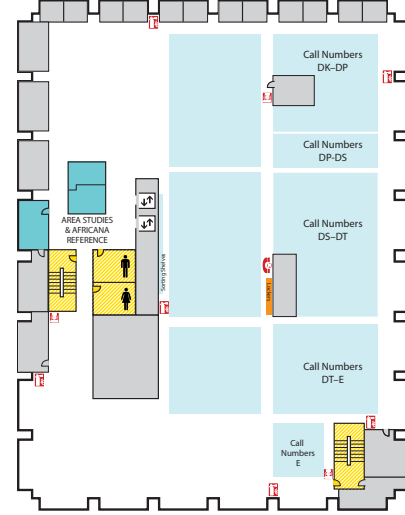

Main Library FLOOR PLAN GUIDE

NOTE: Locations may have changed due to ongoing space renovations. Please visit a service desk for additional assistance.

4

4-WEST

- Call Numbers M, N & TR (Fine Arts Library)
- Collaborative Tech Labs (A/V Labs W426H & G; Smartboard Labs W426D & F)
- Conference Rooms A and B
- Digital and Multimedia Center (Kline DMC)
- Fine Arts Library (Music and Art)
- Gaming Rooms
- Green Room
- Vincent Voice Library

4-EAST

- Call Numbers L & P

3

3-WEST

- Call Numbers G1000-9999 (Map Library)
- Collaborative Tech Lab (Presentation Lab W308F)
- Government Documents (U.S. and Oversize)
- 3-West Instruction Room (REAL)
- Beal Instruction Room
- Map Library
- Planning Reports
- Turfgrass Information Center
- Oversize Collection
- ECON and Social Sciences Help Room
- Writing Center

3-EAST

- Call Numbers F-J
- Distance Learning Services

2

2-WEST

- Group Study Rooms
- Children's and Young Adult Literature Collection
- Collaborative Tech Lab (Mediascape Lab W220)
- Hollander MakeCentral (Copy Center)
- Course Materials Program
- Current Periodicals
- Beaumont Instruction Room
- Digital Scholarship Lab
- Passport Services
- Red Cedar West Instruction Room
- MakeCentral (Hollander)
- Microforms
- Nursing Mothers' Room
- Passport Services
- Writing Center

2-EAST

- Africana Reference
- Area Studies
- Call Numbers DK - E

1

First Floor WEST

- Chavez Collection
- Children's Nook
- CyberCafe
- Development Office
- Faculty Book Collection (Hollander)
- Human Resources
- New Books
- Special Collections
- Student Employment (Library; Human Resources)