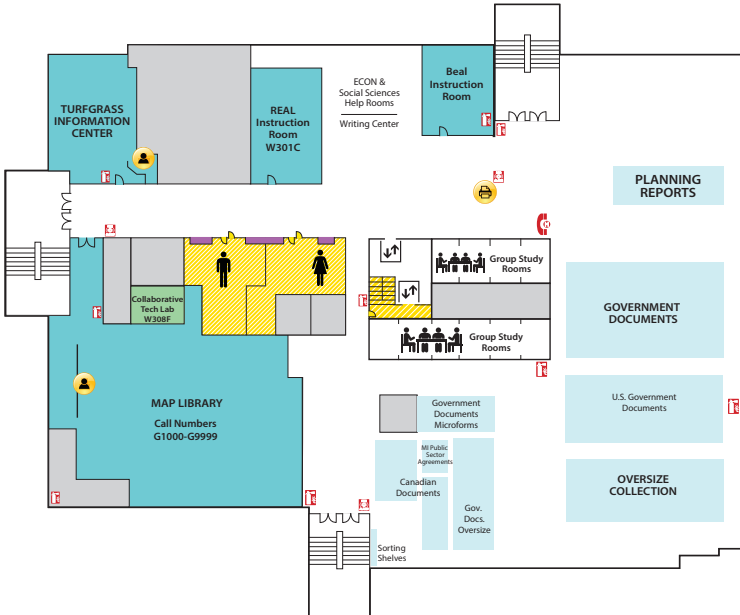

Main Library FLOOR PLAN GUIDE

NOTE: Locations may have changed due to ongoing space renovations. Please visit a service desk for additional assistance.

4

4-WEST

- Call Numbers M, N & TR (Fine Arts Library)
- Collaborative Tech Labs (A/V Labs W426H & G; Smartboard Labs W426D & F)
- Conference Rooms A and B
- Digital and Multimedia Center (Kline DMC)
- Fine Arts Library (Music and Art)
- Gaming Rooms
- Green Room
- Vincent Voice Library

4-EAST

- Call Numbers L & P

3

3-WEST

- Call Numbers G1000-9999 (Map Library)
- Collaborative Tech Lab (Presentation Lab W308F)
- Government Documents (U.S. and Oversize)
- 3-West Instruction Room (REAL)
- Beal Instruction Room
- Map Library
- Planning Reports
- Turfgrass Information Center
- Oversize Collection
- ECON and Social Sciences Help Room
- Writing Center

3-EAST

- Call Numbers F-J
- Distance Learning Services

2

2-WEST

- Group Study Rooms
- Children's and Young Adult Literature Collection
- Collaborative Tech Lab (Mediascape Lab W220)
- Hollander MakeCentral (Copy Center)
- Course Materials Program
- Current Periodicals
- Beaumont Instruction Room
- Digital Scholarship Lab
- Passport Services
- Red Cedar West Instruction Room
- MakeCentral (Hollander)
- Microforms
- Nursing Mothers' Room
- Passport Services
- Writing Center

1-EAST

First Floor CENTER

- Assistive Technology Center
- Patron Services
- Reserves
- Reference Desk (Ask a Librarian)

First Floor EAST

- Browsing Collection
- Careers Collection
- Collaborative Tech Lab (E102)
- Funding Center
- Government Documents (Census, Michigan)
- Reference Collection
- Travel Guides