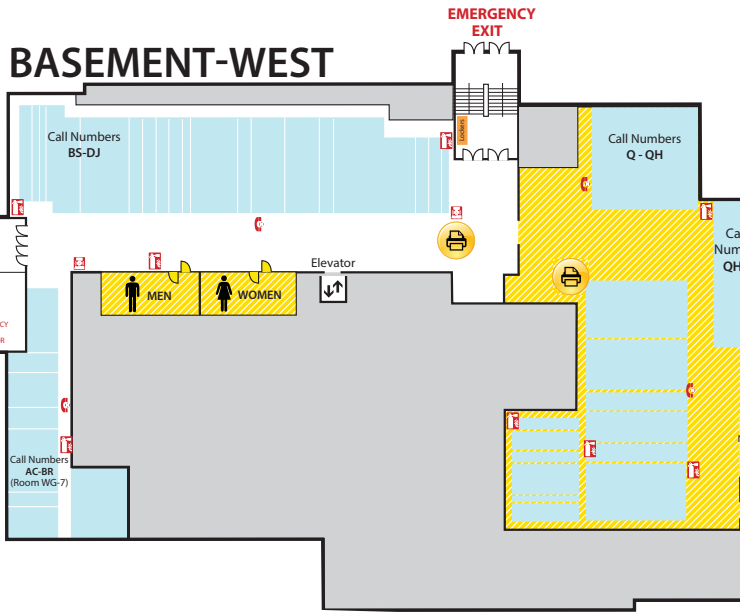

Main Library FLOOR PLAN GUIDE

NOTE: Locations may have changed due to ongoing space renovations. Please visit a service desk for additional assistance.

4

4-WEST

- Call Numbers M, N & TR (Fine Arts Library)
- Collaborative Tech Labs (A/V Labs W426H & G; Smartboard Labs W426D & F)
- Conference Rooms A and B
- Digital and Multimedia Center (Kline DMC)
- Fine Arts Library (Music and Art)
- Gaming Rooms
- Green Room
- Vincent Voice Library

2-EAST

- Africana Reference
- Area Studies
- Call Numbers DK - E

1

First Floor WEST

- Chavez Collection
- Children's Nook
- CyberCafe
- Development Office
- Faculty Book Collection (Hollander)
- Human Resources
- New Books
- Special Collections
- Student Employment (Library; Human Resources)

1-EAST

First Floor CENTER

- Assistive Technology Center
- Patron Services
- Reserves
- Reference Desk (Ask a Librarian)

First Floor EAST

- Browsing Collection
- Careers Collection
- Collaborative Tech Lab (E102)
- Funding Center
- Government Documents (Census, Michigan)
- Reference Collection
- Travel Guides

B

BASEMENT WEST

- Call Numbers A-DJ

BASEMENT-EAST

BASEMENT CENTER

- Call Numbers Q-RB

BASEMENT EAST

- Call Numbers RC-Z (Except TR)