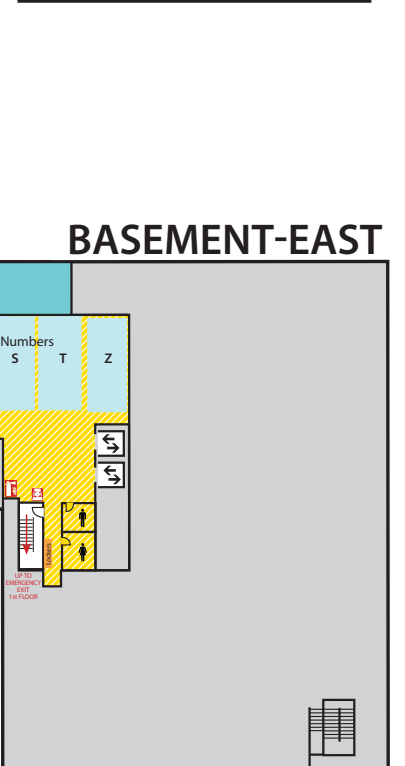

Main Library FLOOR PLAN GUIDE

NOTE: Locations may have changed due to ongoing space renovations. Please visit a service desk for additional assistance.

4

4-WEST

- Call Numbers M, N & TR (Fine Arts Library)
- Collaborative Tech Labs (A/V Labs W426H & G; Smartboard Labs W426D & F)
- Conference Rooms A and B
- Digital and Multimedia Center (Kline DMC)
- Fine Arts Library (Music and Art)
- Gaming Rooms
- Green Room
- Vincent Voice Library

1-EAST

First Floor CENTER

- Assistive Technology Center
- Patron Services
- Reserves
- Reference Desk (Ask a Librarian)

First Floor EAST

- Browsing Collection
- Careers Collection
- Collaborative Tech Lab (E102)
- Funding Center
- Government Documents (Census, Michigan)
- Reference Collection
- Travel Guides

B

BASEMENT WEST

- Call Numbers A-DJ

BASEMENT-EAST

BASEMENT CENTER

- Call Numbers Q-RB

BASEMENT EAST

- Call Numbers RC-Z (Except TR)

North

Locations may have changed due to ongoing space renovations. Please visit a service desk for additional assistance.