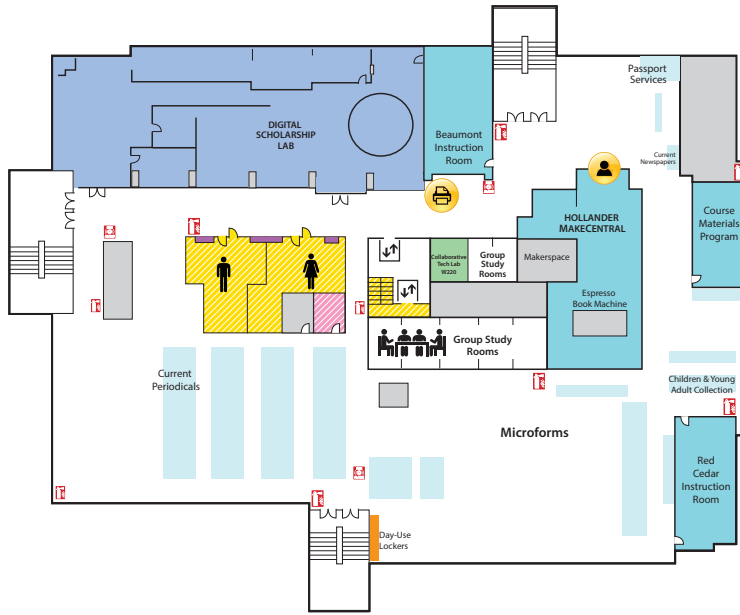

Main Library FLOOR PLAN GUIDE

NOTE: Locations may have changed due to ongoing space renovations. Please visit a service desk for additional assistance.

4

4-WEST

- Call Numbers M, N & TR (Fine Arts Library)
- Collaborative Tech Labs (A/V Labs W426H & G; Smartboard Labs W426D & F)
- Conference Rooms A and B
- Digital and Multimedia Center (Kline DMC)
- Fine Arts Library (Music and Art)
- Gaming Rooms
- Green Room
- Vincent Voice Library

3-EAST

- Call Numbers F-J
- Distance Learning Services

2

2-WEST

- Group Study Rooms
- Children's and Young Adult Literature Collection
- Collaborative Tech Lab (Mediascape Lab W220)
- Hollander MakeCentral (Copy Center)
- Course Materials Program
- Current Periodicals
- Beaumont Instruction Room
- Digital Scholarship Lab
- Passport Services
- Red Cedar West Instruction Room
- MakeCentral (Hollander)
- Microforms
- Nursing Mothers' Room
- Passport Services
- Writing Center

2-EAST

- Africana Reference
- Area Studies
- Call Numbers DK - E

1

First Floor WEST

- Chavez Collection
- Children's Nook
- CyberCafe
- Development Office
- Faculty Book Collection (Hollander)
- Human Resources
- New Books
- Special Collections
- Student Employment (Library; Human Resources)

1-EAST

First Floor CENTER

- Assistive Technology Center
- Patron Services
- Reserves
- Reference Desk (Ask a Librarian)

First Floor EAST

- Browsing Collection
- Careers Collection
- Collaborative Tech Lab (E102)
- Funding Center
- Government Documents (Census, Michigan)
- Reference Collection
- Travel Guides