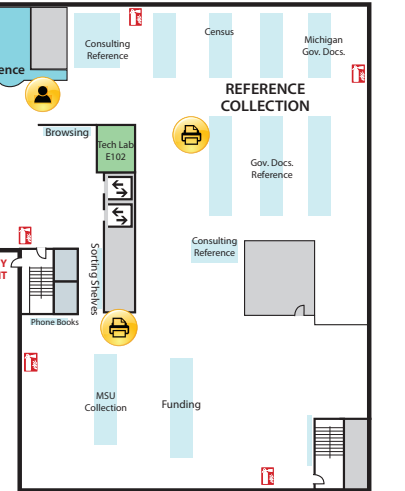

Main Library FLOOR PLAN GUIDE

NOTE: Locations may have changed due to ongoing space renovations. Please visit a service desk for additional assistance.

4

4-WEST

- Call Numbers M, N & TR (Fine Arts Library)
- Collaborative Tech Labs (A/V Labs W426H & G; Smartboard Labs W426D & F)
- Conference Rooms A and B
- Digital and Multimedia Center (Kline DMC)
- Fine Arts Library (Music and Art)
- Gaming Rooms
- Green Room
- Vincent Voice Library

3-EAST

- Call Numbers F-J
- Distance Learning Services

2

2-WEST

- Group Study Rooms
- Children's and Young Adult Literature Collection
- Collaborative Tech Lab (Mediascape Lab W220)
- Hollander MakeCentral (Copy Center)
- Course Materials Program
- Current Periodicals
- Beaumont Instruction Room
- Digital Scholarship Lab
- Passport Services
- Red Cedar West Instruction Room
- MakeCentral (Hollander)
- Microforms
- Nursing Mothers' Room
- Passport Services
- Writing Center

2-EAST

- Africana Reference
- Area Studies
- Call Numbers DK - E

1

First Floor WEST

- Chavez Collection
- Children's Nook
- CyberCafe
- Development Office
- Faculty Book Collection (Hollander)
- Human Resources
- New Books
- Special Collections
- Student Employment (Library; Human Resources)

1-EAST

First Floor CENTER

- Assistive Technology Center
- Patron Services
- Reserves
- Reference Desk (Ask a Librarian)

First Floor EAST

- Browsing Collection
- Careers Collection
- Collaborative Tech Lab (E102)
- Funding Center
- Government Documents (Census, Michigan)
- Reference Collection
- Travel Guides