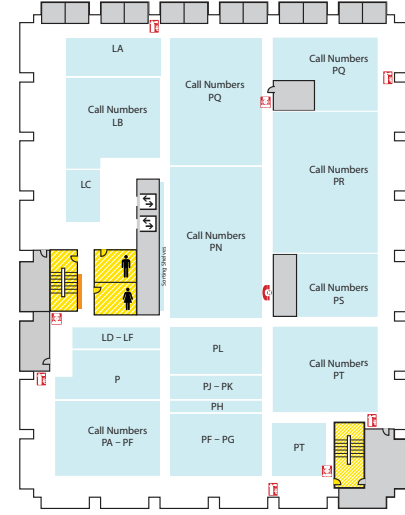

Main Library FLOOR PLAN GUIDE

NOTE: Locations may have changed due to ongoing space renovations. Please visit a service desk for additional assistance.

4

4-WEST

- Call Numbers M, N & TR (Fine Arts Library)
- Collaborative Tech Labs (A/V Labs W426H & G; Smartboard Labs W426D & F)
- Conference Rooms A and B
- Digital and Multimedia Center (Kline DMC)
- Fine Arts Library (Music and Art)
- Gaming Rooms
- Green Room
- Vincent Voice Library

4-EAST

- Call Numbers L & P

3

3-WEST

- Call Numbers G1000-9999 (Map Library)
- Collaborative Tech Lab (Presentation Lab W308F)
- Government Documents (U.S. and Oversize)
- 3-West Instruction Room (REAL)
- Beal Instruction Room
- Map Library
- Planning Reports
- Turfgrass Information Center
- Oversize Collection
- ECON and Social Sciences Help Room
- Writing Center

3-EAST

- Call Numbers F-J
- Distance Learning Services

2

2-WEST

- Group Study Rooms
- Children's and Young Adult Literature Collection
- Collaborative Tech Lab (Mediascape Lab W220)
- Hollander MakeCentral (Copy Center)
- Course Materials Program
- Current Periodicals
- Beaumont Instruction Room
- Digital Scholarship Lab
- Passport Services
- Red Cedar West Instruction Room
- MakeCentral (Hollander)
- Microforms
- Nursing Mothers' Room
- Passport Services
- Writing Center