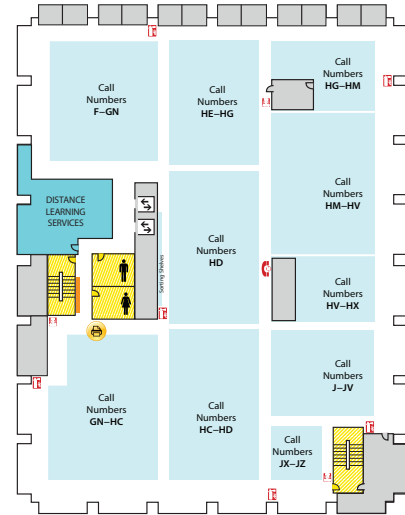

Main Library FLOOR PLAN GUIDE

NOTE: Locations may have changed due to ongoing space renovations. Please visit a service desk for additional assistance.

4

4-WEST

- Call Numbers M, N & TR (Fine Arts Library)
- Collaborative Tech Labs (A/V Labs W426H & G; Smartboard Labs W426D & F)
- Conference Rooms A and B
- Digital and Multimedia Center (Kline DMC)
- Fine Arts Library (Music and Art)
- Gaming Rooms
- Green Room
- Vincent Voice Library

4-EAST

- Call Numbers L & P

3

3-WEST

- Call Numbers G1000-9999 (Map Library)
- Collaborative Tech Lab (Presentation Lab W308F)
- Government Documents (U.S. and Oversize)
- 3-West Instruction Room (REAL)
- Beal Instruction Room
- Map Library
- Planning Reports
- Turfgrass Information Center
- Oversize Collection
- ECON and Social Sciences Help Room
- Writing Center

3-EAST

- Call Numbers F-J
- Distance Learning Services

2

2-WEST

- Group Study Rooms
- Children's and Young Adult Literature Collection
- Collaborative Tech Lab (Mediascape Lab W220)
- Hollander MakeCentral (Copy Center)
- Course Materials Program
- Current Periodicals
- Beaumont Instruction Room
- Digital Scholarship Lab
- Passport Services
- Red Cedar West Instruction Room
- MakeCentral (Hollander)
- Microforms
- Nursing Mothers' Room
- Passport Services
- Writing Center

1-EAST

First Floor CENTER

- Assistive Technology Center
- Patron Services
- Reserves
- Reference Desk (Ask a Librarian)

First Floor EAST

- Browsing Collection
- Careers Collection
- Collaborative Tech Lab (E102)
- Funding Center
- Government Documents (Census, Michigan)
- Reference Collection
- Travel Guides