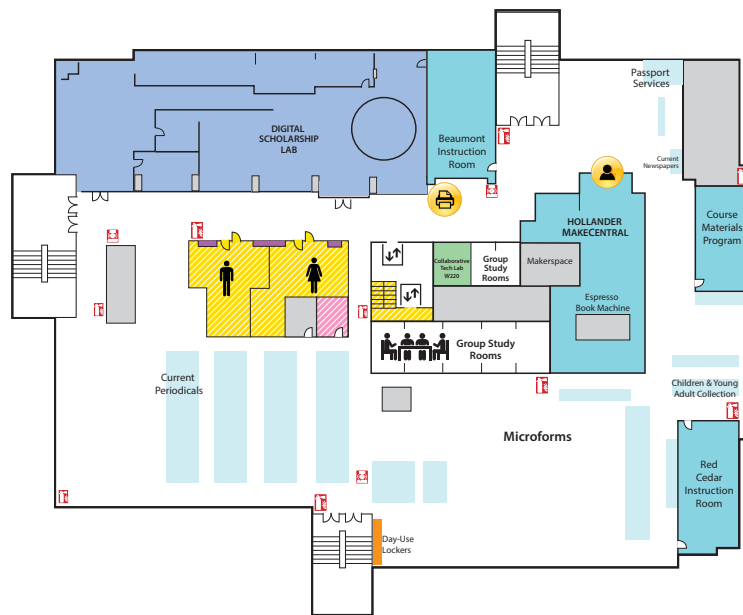

Main Library FLOOR PLAN GUIDE

NOTE: Locations may have changed due to ongoing space renovations. Please visit a service desk for additional assistance.

4

4-WEST

- Call Numbers M, N & TR (Fine Arts Library)
- Collaborative Tech Labs (A/V Labs W426H & G; Smartboard Labs W426D & F)
- Conference Rooms A and B
- Digital and Multimedia Center (Kline DMC)
- Fine Arts Library (Music and Art)
- Gaming Rooms
- Green Room
- Vincent Voice Library

3-EAST

- Call Numbers F-J
- Distance Learning Services

2

2-WEST

- Group Study Rooms
- Children's and Young Adult Literature Collection
- Collaborative Tech Lab (Mediascape Lab W220)
- Hollander MakeCentral (Copy Center)
- Course Materials Program
- Current Periodicals
- Beaumont Instruction Room
- Digital Scholarship Lab
- Passport Services
- Red Cedar West Instruction Room
- MakeCentral (Hollander)
- Microforms
- Nursing Mothers' Room
- Passport Services
- Writing Center

2-EAST

- Africana Reference
- Area Studies
- Call Numbers DR - E

1

First Floor WEST

- Chavez Collection
- Children's Nook
- CyberCafe
- Development Office
- Faculty Book Collection (Hollander)
- Human Resources
- New Books
- Special Collections
- Student Employment (Library; Human Resources)

First Floor CENTER

- Assistive Technology Center
- Patron Services
- Reserves
- Reference Desk (Ask a Librarian)

First Floor EAST

- Browsing Collection
- Careers Collection
- Collaborative Tech Lab (E102)
- Funding Center
- Government Documents (Census, Michigan)
- Reference Collection
- Travel Guides