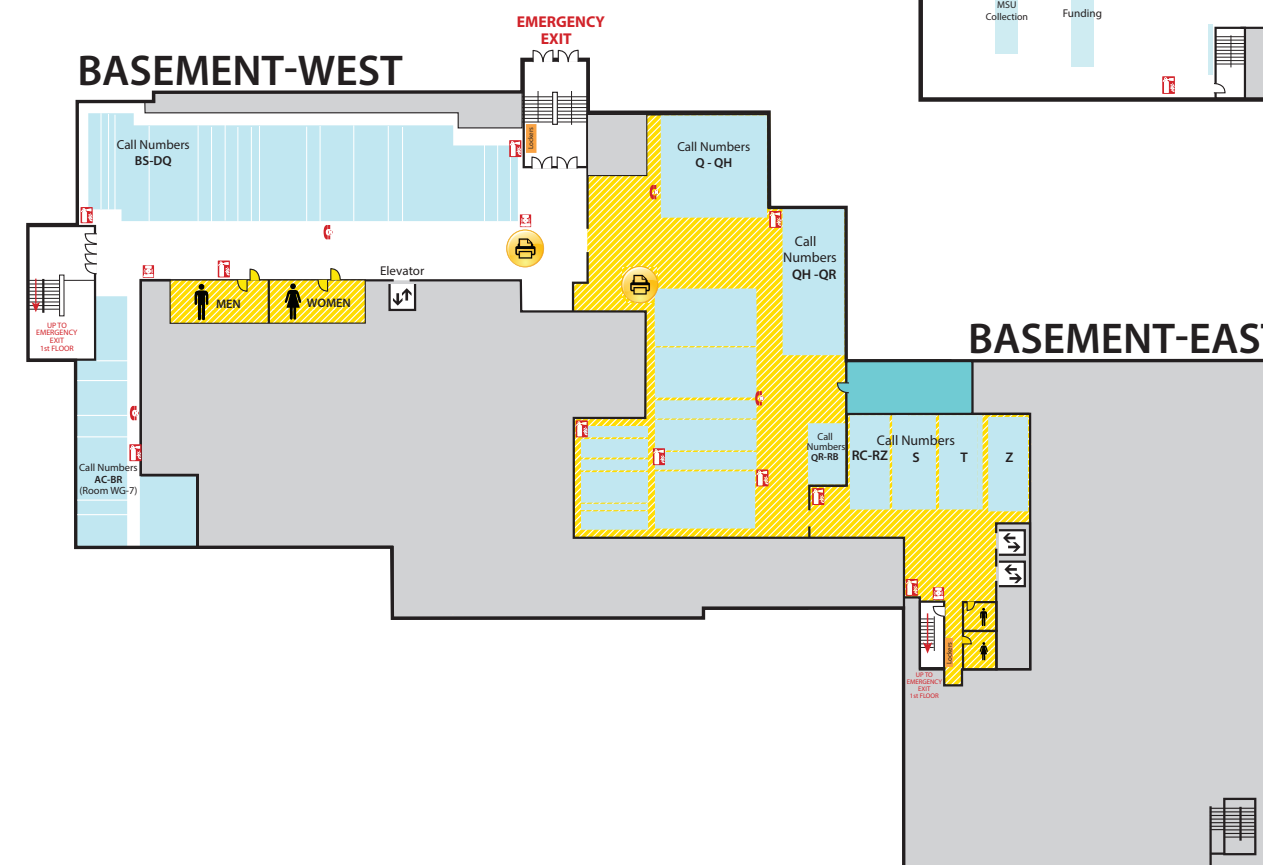

Main Library FLOOR PLAN GUIDE

NOTE: Locations may have changed due to ongoing space renovations. Please visit a service desk for additional assistance.

4

4-WEST

- Call Numbers M, N & TR (Fine Arts Library)
- Collaborative Tech Labs (A/V Labs W426H & G; Smartboard Labs W426D & F)
- Conference Rooms A and B
- Digital and Multimedia Center (Kline DMC)
- Fine Arts Library (Music and Art)
- Gaming Rooms
- Green Room
- Vincent Voice Library

First Floor CENTER

- Assistive Technology Center
- Patron Services
- Reserves
- Reference Desk (Ask a Librarian)

First Floor EAST

- Browsing Collection
- Careers Collection
- Collaborative Tech Lab (E102)
- Funding Center
- Government Documents (Census, Michigan)
- Reference Collection
- Travel Guides

B

BASEMENT WEST

- Call Numbers A-DQ

BASEMENT CENTER

- Call Numbers Q-RB

BASEMENT EAST

- Call Numbers RC-Z (Except TR)

North