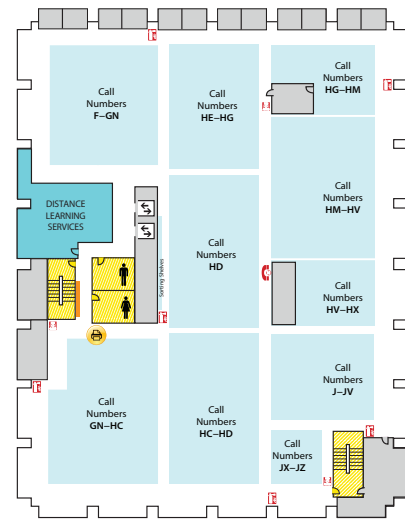

Main Library FLOOR PLAN GUIDE

NOTE: Locations may have changed due to ongoing space renovations. Please visit a service desk for additional assistance.

4

4-WEST

- Call Numbers M, N & TR (Fine Arts Library)
- Collaborative Tech Labs (A/V Labs W426H & G; Smartboard Labs W426D & F)
- Conference Rooms A and B
- Digital and Multimedia Center (Kline DMC)
- Fine Arts Library (Music and Art)
- Gaming Rooms
- Green Room
- Vincent Voice Library

4-EAST

- Call Numbers L & P

3

3-WEST

- Call Numbers G1000-9999 (Map Library)
- Collaborative Tech Lab (Presentation Lab W308F)
- Government Documents (U.S. and Oversize)
- 3-West Instruction Room (REAL)
- Beal Instruction Room
- Map Library
- Planning Reports
- Turfgrass Information Center
- Oversize Collection
- ECON and Social Sciences Help Room
- Writing Center

3-EAST

- Call Numbers F-J
- Distance Learning Services

2

2-WEST

- Group Study Rooms
- Children's and Young Adult Literature Collection
- Collaborative Tech Lab (Mediascape Lab W220)
- Hollander MakeCentral (Copy Center)
- Course Materials Program
- Current Periodicals
- Beaumont Instruction Room
- Digital Scholarship Lab
- Passport Services
- Red Cedar West Instruction Room
- MakeCentral (Hollander)
- Microforms
- Nursing Mothers' Room
- Passport Services
- Writing Center

First Floor CENTER

- Assistive Technology Center
- Patron Services
- Reserves
- Reference Desk (Ask a Librarian)

First Floor EAST

- Browsing Collection
- Careers Collection
- Collaborative Tech Lab (E102)
- Funding Center
- Government Documents (Census, Michigan)
- Reference Collection
- Travel Guides