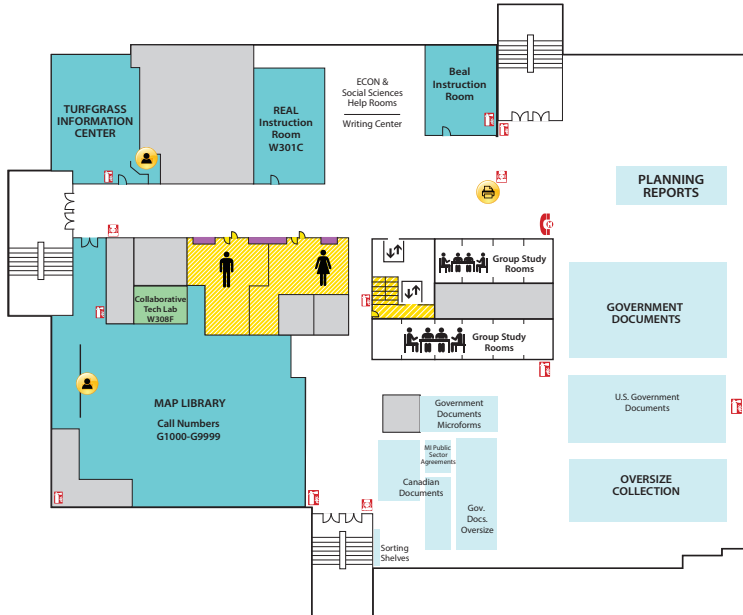

Main Library FLOOR PLAN GUIDE

NOTE: Locations may have changed due to ongoing space renovations. Please visit a service desk for additional assistance.

4

4-WEST

- Call Numbers M, N & TR (Fine Arts Library)
- Collaborative Tech Labs (A/V Labs W426H & G; Smartboard Labs W426D & F)
- Conference Rooms A and B
- Digital and Multimedia Center (Kline DMC)
- Fine Arts Library (Music and Art)
- Gaming Rooms
- Green Room
- Vincent Voice Library

4-EAST

- Call Numbers L & P

3

3-WEST

- Call Numbers G1000-9999 (Map Library)
- Collaborative Tech Lab (Presentation Lab W308F)
- Government Documents (U.S. and Oversize)
- 3-West Instruction Room (REAL)
- Beal Instruction Room
- Map Library
- Planning Reports
- Turfgrass Information Center
- Oversize Collection
- ECON and Social Sciences Help Room
- Writing Center

3-EAST

- Call Numbers F-J
- Distance Learning Services

2

2-WEST

- Group Study Rooms
- Children's and Young Adult Literature Collection
- Collaborative Tech Lab (Mediascape Lab W220)
- Hollander MakeCentral (Copy Center)
- Course Materials Program
- Current Periodicals
- Beaumont Instruction Room
- Digital Scholarship Lab
- Passport Services
- Red Cedar West Instruction Room
- MakeCentral (Hollander)
- Microforms
- Nursing Mothers' Room
- Passport Services
- Writing Center

First Floor CENTER

- Assistive Technology Center
- Patron Services
- Reserves
- Reference Desk (Ask a Librarian)

First Floor EAST

- Browsing Collection
- Careers Collection
- Collaborative Tech Lab (E102)
- Funding Center
- Government Documents (Census, Michigan)
- Reference Collection
- Travel Guides