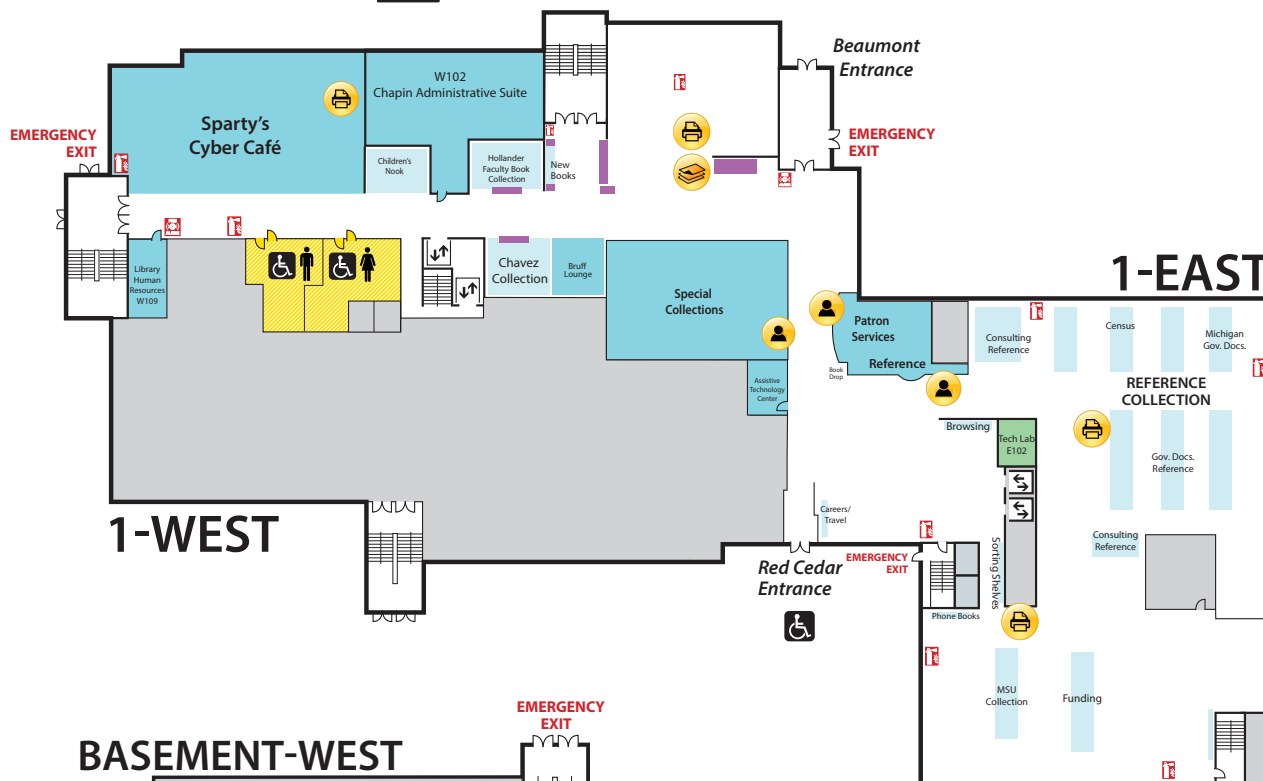

Main Library FLOOR PLAN GUIDE

NOTE: Locations may have changed due to ongoing space renovations. Please visit a service desk for additional assistance.

4

4-WEST

- Call Numbers M, N & TR (Fine Arts Library)
- Collaborative Tech Labs (A/V Labs W426H & G; Smartboard Labs W426D & F)
- Conference Rooms A and B
- Digital and Multimedia Center (Kline DMC)
- Fine Arts Library (Music and Art)
- Gaming Rooms
- Green Room
- Vincent Voice Library

3-EAST

- Call Numbers F-J
- Distance Learning Services

2

2-WEST

- Group Study Rooms
- Children's and Young Adult Literature Collection
- Collaborative Tech Lab (Mediascape Lab W220)
- Hollander MakeCentral (Copy Center)
- Course Materials Program
- Current Periodicals
- Beaumont Instruction Room
- Digital Scholarship Lab
- Passport Services
- Red Cedar West Instruction Room
- MakeCentral (Hollander)
- Microforms
- Nursing Mothers' Room
- Passport Services
- Writing Center

2-EAST

- Africana Reference
- Area Studies
- Call Numbers DR - E

1

First Floor WEST

- Chavez Collection
- Children's Nook
- CyberCafe
- Development Office
- Faculty Book Collection (Hollander)
- Human Resources
- New Books
- Special Collections
- Student Employment (Library; Human Resources)

First Floor CENTER

- Assistive Technology Center
- Patron Services
- Reserves
- Reference Desk (Ask a Librarian)

First Floor EAST

- Browsing Collection
- Careers Collection
- Collaborative Tech Lab (E102)
- Funding Center
- Government Documents (Census, Michigan)
- Reference Collection
- Travel Guides