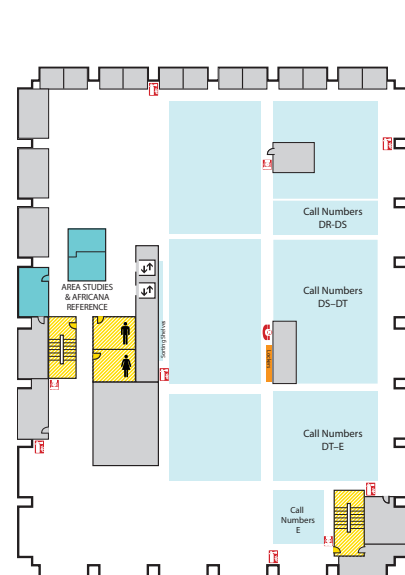

Main Library FLOOR PLAN GUIDE

NOTE: Locations may have changed due to ongoing space renovations. Please visit a service desk for additional assistance.

4

4-WEST

- Call Numbers M, N & TR (Fine Arts Library)
- Collaborative Tech Labs (A/V Labs W426H & G; Smartboard Labs W426D & F)
- Conference Rooms A and B
- Digital and Multimedia Center (Kline DMC)
- Fine Arts Library (Music and Art)
- Gaming Rooms
- Green Room
- Vincent Voice Library

4-EAST

- Call Numbers L & P

3

3-WEST

- Call Numbers G1000-9999 (Map Library)
- Collaborative Tech Lab (Presentation Lab W308F)
- Government Documents (U.S. and Oversize)
- 3-West Instruction Room (REAL)
- Beal Instruction Room
- Map Library
- Planning Reports
- Turfgrass Information Center
- Oversize Collection
- ECON and Social Sciences Help Room
- Writing Center

3-EAST

- Call Numbers F-J
- Distance Learning Services

2

2-WEST

- Group Study Rooms
- Children's and Young Adult Literature Collection
- Collaborative Tech Lab (Mediascape Lab W220)
- Hollander MakeCentral (Copy Center)
- Course Materials Program
- Current Periodicals
- Beaumont Instruction Room
- Digital Scholarship Lab
- Passport Services
- Red Cedar West Instruction Room
- MakeCentral (Hollander)
- Microforms
- Nursing Mothers' Room
- Passport Services
- Writing Center

2-EAST

- Africana Reference
- Area Studies
- Call Numbers DR - E

1

First Floor WEST

- Chavez Collection
- Children's Nook
- CyberCafe
- Development Office
- Faculty Book Collection (Hollander)
- Human Resources
- New Books
- Special Collections
- Student Employment (Library; Human Resources)