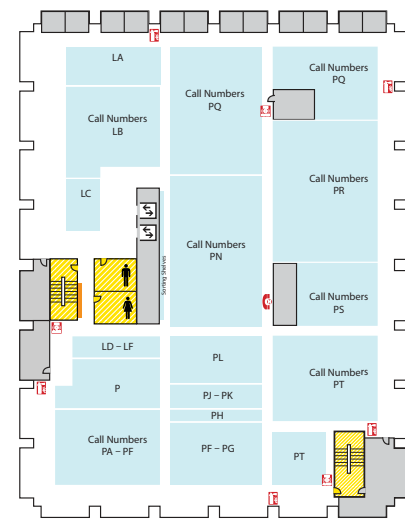

Main Library FLOOR PLAN GUIDE

NOTE: Locations may have changed due to ongoing space renovations. Please visit a service desk for additional assistance.

4

4-WEST

- Call Numbers M, N & TR (Fine Arts Library)
- Collaborative Tech Labs (A/V Labs W426H & G; Smartboard Labs W426D & F)
- Conference Rooms A and B
- Digital and Multimedia Center (Kline DMC)
- Fine Arts Library (Music and Art)
- Gaming Rooms
- Green Room
- Vincent Voice Library

4-EAST

- Call Numbers L & P

3

3-WEST

- Call Numbers G1000-9999 (Map Library)
- Collaborative Tech Lab (Presentation Lab W308F)
- Government Documents (U.S. and Oversize)
- 3-West Instruction Room (REAL)
- Beal Instruction Room
- Map Library
- Planning Reports
- Turfgrass Information Center
- Oversize Collection
- ECON and Social Sciences Help Room
- Writing Center

3-EAST

- Call Numbers F-J
- Distance Learning Services

2

2-WEST

- Group Study Rooms
- Children's and Young Adult Literature Collection
- Collaborative Tech Lab (Mediascape Lab W220)
- Hollander MakeCentral (Copy Center)
- Course Materials Program
- Current Periodicals
- Beaumont Instruction Room
- Digital Scholarship Lab
- Passport Services
- Red Cedar West Instruction Room
- MakeCentral (Hollander)
- Microforms
- Nursing Mothers' Room
- Passport Services
- Writing Center