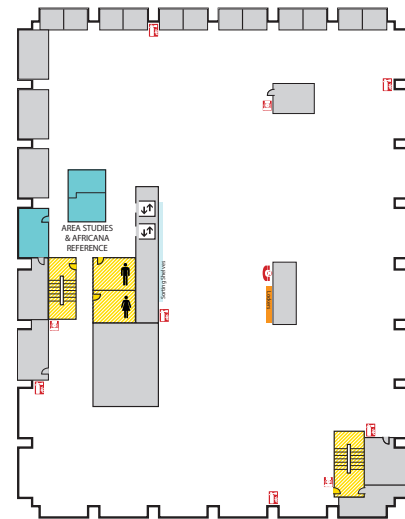

Main Library FLOOR PLAN GUIDE

NOTE: Locations may have changed due to ongoing space renovations. Please visit a service desk for additional assistance.

4

4-WEST

- Call Numbers M, N & TR (Fine Arts Library)
- Collaborative Tech Labs (A/V Labs W426H & G; Smartboard Labs W426D & F)
- Conference Rooms A and B
- Digital and Multimedia Center (Kline DMC)
- Fine Arts Library (Music and Art)
- Gaming Rooms
- Green Room
- Vincent Voice Library

4-EAST

- Call Number P

3

3-WEST

- Call Numbers G1000-9999 (Map Library)
- Collaborative Tech Lab (Presentation Lab W308F)
- Government Documents (U.S. and Oversize)
- 3-West Instruction Room (REAL)
- Africana Reference Collection
- Beal Instruction Room
- Map Library
- Planning Reports
- Turfgrass Information Center
- Oversize Collection
- ECON and Social Sciences Help Room
- Writing Center

3-EAST

- Call Numbers F-J
- Distance Learning Services

2

2-WEST

- Group Study Rooms
- Children's and Young Adult Literature Collection
- Collaborative Tech Lab (Mediascape Lab W220)
- Hollander MakeCentral (Copy Center)
- Course Materials Program
- Current Periodicals
- Beaumont Instruction Room
- Digital Scholarship Lab
- Passport Services
- Red Cedar West Instruction Room
- MakeCentral (Hollander)
- Microforms
- Nursing Mothers' Room
- Passport Services
- Writing Center

First Floor CENTER

- Assitive Technology Center
- Patron Services
- Reserves
- Reference Desk (Ask a Librarian)

First Floor EAST

- Browsing Collection
- Careers Collection
- Collaborative Tech Lab (E102)
- Funding Center
- Government Documents (Census, Michigan)
- Reference Collection
- Travel Guides