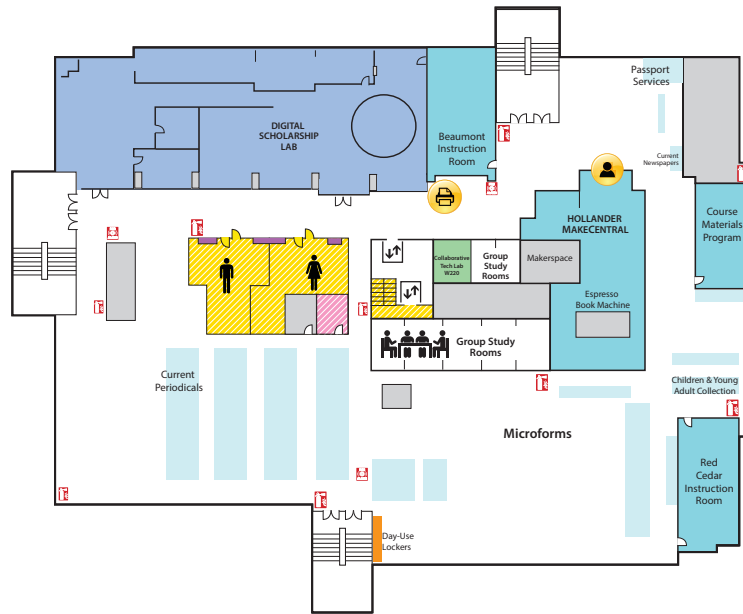

Main Library FLOOR PLAN GUIDE

NOTE: Locations may have changed due to ongoing space renovations. Please visit a service desk for additional assistance.

4

4-WEST

- Call Numbers M, N & TR (Fine Arts Library)
- Collaborative Tech Labs (A/V Labs W426H & G; Smartboard Labs W426D & F)
- Conference Rooms A and B
- Digital and Multimedia Center (Kline DMC)
- Fine Arts Library (Music and Art)
- Gaming Rooms
- Green Room
- Vincent Voice Library

4-EAST

- Call Number P

3

3-WEST

- Call Numbers G1000-9999 (Map Library)
- Collaborative Tech Lab (Presentation Lab W308F)
- Government Documents (U.S. and Oversize)
- 3-West Instruction Room (REAL)
- Africana Reference Collection
- Beal Instruction Room
- Map Library
- Planning Reports
- Turfgrass Information Center
- Oversize Collection
- ECON and Social Sciences Help Room
- Writing Center

3-EAST

- Call Numbers F-J
- Distance Learning Services

2

2-WEST

- Group Study Rooms
- Children's and Young Adult Literature Collection
- Collaborative Tech Lab (Mediascape Lab W220)
- Hollander MakeCentral (Copy Center)
- Course Materials Program
- Current Periodicals
- Beaumont Instruction Room
- Digital Scholarship Lab
- Passport Services
- Red Cedar West Instruction Room
- MakeCentral (Hollander)
- Microforms
- Nursing Mothers' Room
- Passport Services
- Writing Center

First Floor CENTER

- Assitive Technology Center
- Patron Services
- Reserves
- Reference Desk (Ask a Librarian)

First Floor EAST

- Browsing Collection
- Careers Collection
- Collaborative Tech Lab (E102)
- Funding Center
- Government Documents (Census, Michigan)
- Reference Collection
- Travel Guides