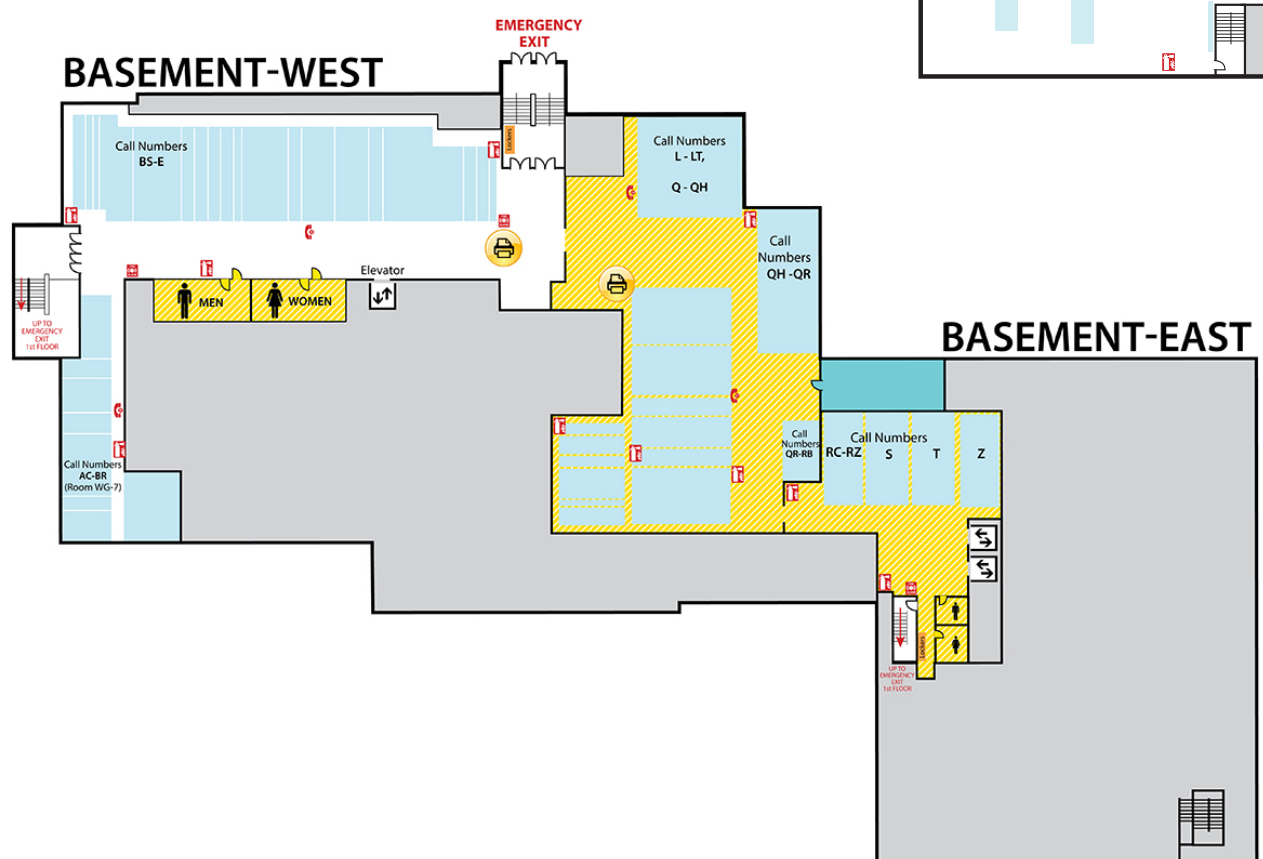

Main Library FLOOR PLAN GUIDE

NOTE: Locations may have changed due to ongoing space renovations. Please visit a service desk for additional assistance.

4

4-WEST

- Call Numbers M, N & TR (Fine Arts Library)
- Collaborative Tech Labs (A/V Labs W426H & G; Smartboard Labs W426D & F)
- Conference Rooms A and B
- Digital and Multimedia Center (Kline DMC)
- Fine Arts Library (Music and Art)
- Gaming Rooms
- Green Room
- Vincent Voice Library

2-EAST

- Area Studies

1

First Floor WEST

- Chavez Collection
- Children's Nook
- CyberCafe
- Development Office
- Faculty Book Collection (Hollander)
- Human Resources
- New Books
- Special Collections
- Student Employment (Library; Human Resources)

First Floor CENTER

- Assitive Technology Center
- Patron Services
- Reserves
- Reference Desk (Ask a Librarian)

First Floor EAST

- Browsing Collection
- Careers Collection
- Collaborative Tech Lab (E102)
- Funding Center
- Government Documents (Census, Michigan)
- Reference Collection
- Travel Guides

B

BASEMENT WEST

- Call Numbers A-E

BASEMENT CENTER

- Call Numbers L & Q-RB

BASEMENT EAST

- Call Numbers RC-Z (Except TR)

North