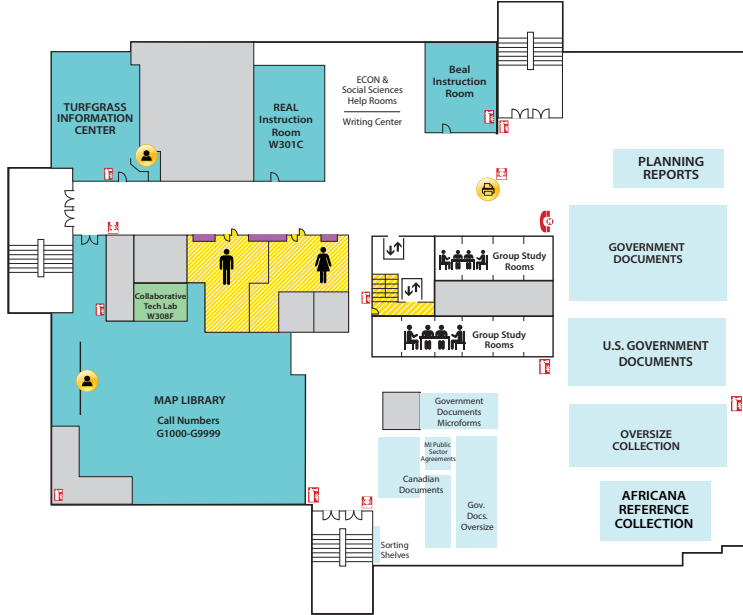

Main Library FLOOR PLAN GUIDE

NOTE: Locations may have changed due to ongoing space renovations. Please visit a service desk for additional assistance.

4

4-WEST

- Call Numbers M, N & TR (Fine Arts Library)
- Collaborative Tech Labs (A/V Labs W426H & G; Smartboard Labs W426D & F)
- Conference Rooms A and B
- Digital and Multimedia Center (Kline DMC)
- Fine Arts Library (Music and Art)
- Gaming Rooms
- Green Room
- Vincent Voice Library

4-EAST

- Call Number P

3

3-WEST

- Call Numbers G1000-9999 (Map Library)
- Collaborative Tech Lab (Presentation Lab W308F)
- Government Documents (U.S. and Oversize)
- 3-West Instruction Room (REAL)
- Africana Reference Collection
- Beal Instruction Room
- Map Library
- Planning Reports
- Turfgrass Information Center
- Oversize Collection
- ECON and Social Sciences Help Room
- Writing Center

3-EAST

- Call Numbers F-J
- Distance Learning Services

2

2-WEST

- Group Study Rooms
- Children's and Young Adult Literature Collection
- Collaborative Tech Lab (Mediascape Lab W220)
- Hollander MakeCentral (Copy Center)
- Course Materials Program
- Current Periodicals
- Beaumont Instruction Room
- Digital Scholarship Lab
- Passport Services
- Red Cedar West Instruction Room
- MakeCentral (Hollander)
- Microforms
- Nursing Mothers' Room
- Passport Services
- Writing Center

2-EAST

- Area Studies

1

First Floor WEST

- Chavez Collection
- Children's Nook
- CyberCafe
- Development Office
- Faculty Book Collection (Hollander)
- Human Resources
- New Books
- Special Collections
- Student Employment (Library; Human Resources)