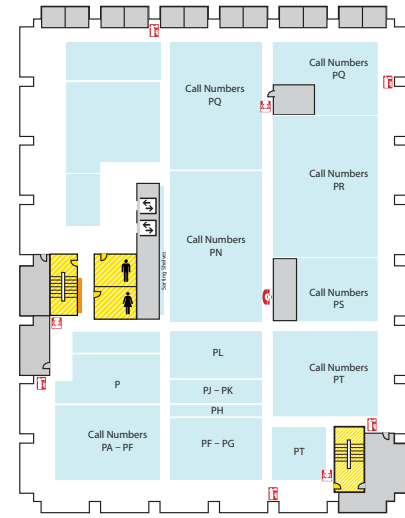

Main Library FLOOR PLAN GUIDE

NOTE: Locations may have changed due to ongoing space renovations. Please visit a service desk for additional assistance.

4

4-WEST

- Call Numbers M, N & TR (Fine Arts Library)
- Collaborative Tech Labs (A/V Labs W426H & G; Smartboard Labs W426D & F)
- Conference Rooms A and B
- Digital and Multimedia Center (Kline DMC)
- Fine Arts Library (Music and Art)
- Gaming Rooms
- Green Room
- Vincent Voice Library

4-EAST

- Call Number P

3

3-WEST

- Call Numbers G1000-9999 (Map Library)
- Collaborative Tech Lab (Presentation Lab W308F)
- Government Documents (U.S. and Oversize)
- 3-West Instruction Room (REAL)
- Africana Reference Collection
- Beal Instruction Room
- Map Library
- Planning Reports
- Turfgrass Information Center
- Oversize Collection
- ECON and Social Sciences Help Room
- Writing Center

3-EAST

- Call Numbers F-J
- Distance Learning Services

2

2-WEST

- Group Study Rooms
- Children's and Young Adult Literature Collection
- Collaborative Tech Lab (Mediascape Lab W220)
- Hollander MakeCentral (Copy Center)
- Course Materials Program
- Current Periodicals
- Beaumont Instruction Room
- Digital Scholarship Lab
- Passport Services
- Red Cedar West Instruction Room
- MakeCentral (Hollander)
- Microforms
- Nursing Mothers' Room
- Passport Services
- Writing Center