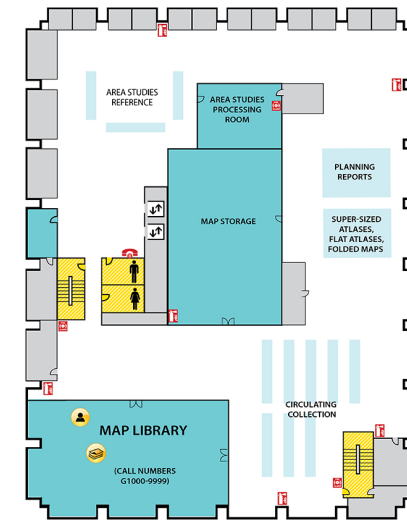

# Main Library FLOOR PLAN GUIDE

*NOTE: Locations may have changed due to ongoing space renovations. Please visit a service desk for additional assistance.*

4

## 3-WEST

- Call Numbers N, TR
- Collaborative Tech Lab (Presentation Lab W308F)
- Government Documents (U.S. and Oversize)
- 3-West Instruction Room (REAL)
- Beal Instruction Room
- Art Library
- Turfgrass Information Center
- Oversize Collection
- ECON and Social Sciences Help Room
- Writing Center

## 3-EAST

- Distance Learning Services

2

## 2-WEST

- Group Study Rooms
- Children's and Young Adult Literature Collection
- Collaborative Tech Lab (Mediascape Lab W220)
- Hollander MakeCentral (Copy Center)
- Course Materials Program
- Current Periodicals
- Beaumont Instruction Room
- Digital Scholarship Lab
- Red Cedar West Instruction Room
- MakeCentral (Hollander)
- Microforms
- Nursing Mothers' Room
- Publishing Services
- Writing Center