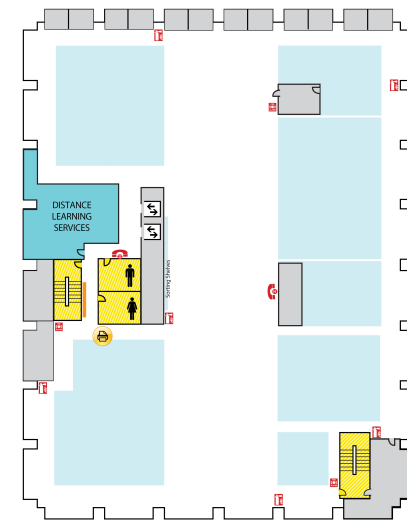

# Main Library FLOOR PLAN GUIDE

*NOTE: Locations may have changed due to ongoing space renovations. Please visit a service desk for additional assistance.*

4

## 4-WEST

- Call Number M (Music Library)
- Collaborative Tech Labs (A/V Labs W426H & G; Smartboard Labs W426D & F)
- Conference Rooms A and B
- Digital and Multimedia Center (Kline DMC)
- Music Library
- Gaming Rooms
- Green Room
- Vincent Voice Library

## 3-WEST

- Call Numbers N, TR
- Collaborative Tech Lab (Presentation Lab W308F)
- Government Documents (U.S. and Oversize)
- 3-West Instruction Room (REAL)
- Beal Instruction Room
- Art Library
- Turfgrass Information Center
- Oversize Collection
- ECON and Social Sciences Help Room
- Writing Center