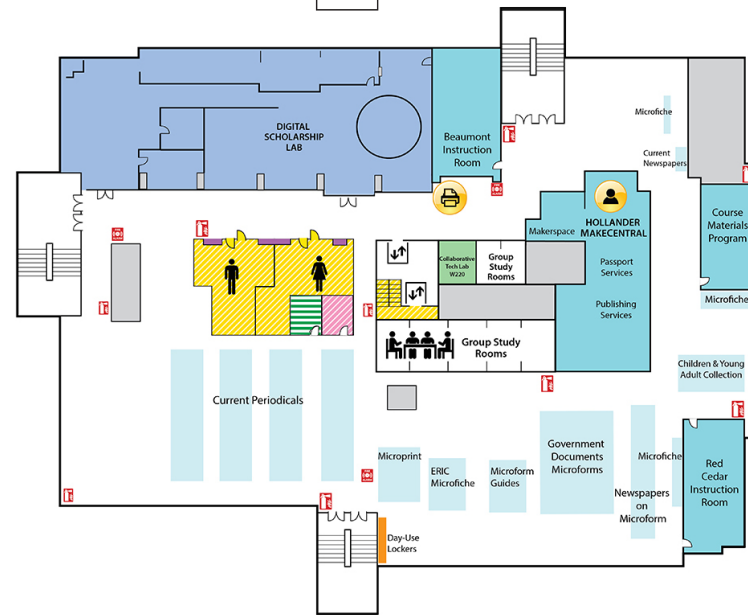

# Main Library FLOOR PLAN GUIDE

*NOTE: Locations may have changed due to ongoing space renovations. Please visit a service desk for additional assistance.*

4

## 4-WEST

- Call Number M (Music Library)
- Collaborative Tech Labs (A/V Labs W426H & G; Smartboard Labs W426D & F)
- Conference Rooms A and B
- Digital and Multimedia Center (Kline DMC)
- Music Library
- Gaming Rooms
- Green Room
- Vincent Voice Library

## 3-WEST

- Call Numbers N, TR
- Collaborative Tech Lab (Presentation Lab W308F)
- Government Documents (U.S. and Oversize)
- 3-West Instruction Room (REAL)
- Beal Instruction Room
- Art Library
- Turfgrass Information Center
- Oversize Collection
- ECON and Social Sciences Help Room
- Writing Center

## 2-WEST

- Group Study Rooms
- Children's and Young Adult Literature Collection
- Collaborative Tech Lab (Mediascape Lab W220)
- Hollander MakeCentral (Copy Center)
- Course Materials Program
- Current Periodicals
- Beaumont Instruction Room
- Digital Scholarship Lab
- Red Cedar West Instruction Room
- MakeCentral (Hollander)
- Microforms
- Nursing Mothers' Room
- Publishing Services
- Writing Center