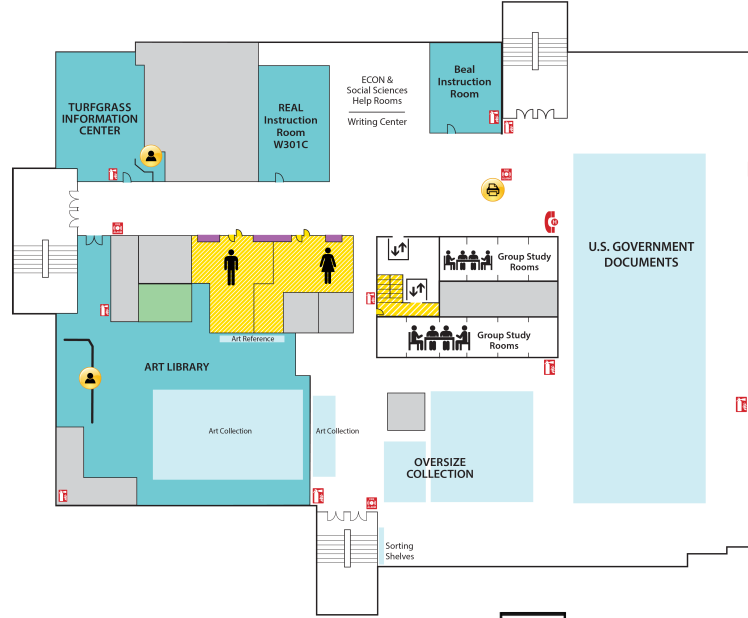

# Main Library FLOOR PLAN GUIDE

*NOTE: Locations may have changed due to ongoing space renovations. Please visit a service desk for additional assistance.*

4

## 4-WEST

- Call Number M (Music Library)
- Collaborative Tech Labs (A/V Labs W426H & G; Smartboard Labs W426D & F)
- Conference Rooms A and B
- Digital and Multimedia Center (Kline DMC)
- Music Library
- Gaming Rooms
- Green Room
- Vincent Voice Library

## 3-WEST

- Call Numbers N, TR
- Collaborative Tech Lab (Presentation Lab W308F)
- Government Documents (U.S. and Oversize)
- 3-West Instruction Room (REAL)
- Beal Instruction Room
- Art Library
- Turfgrass Information Center
- Oversize Collection
- ECON and Social Sciences Help Room
- Writing Center

## 2-WEST

- Group Study Rooms
- Children's and Young Adult Literature Collection
- Collaborative Tech Lab (Mediascape Lab W220)
- Hollander MakeCentral (Copy Center)
- Course Materials Program
- Current Periodicals
- Beaumont Instruction Room
- Digital Scholarship Lab
- Red Cedar West Instruction Room
- MakeCentral (Hollander)
- Microforms
- Nursing Mothers' Room
- Publishing Services
- Writing Center