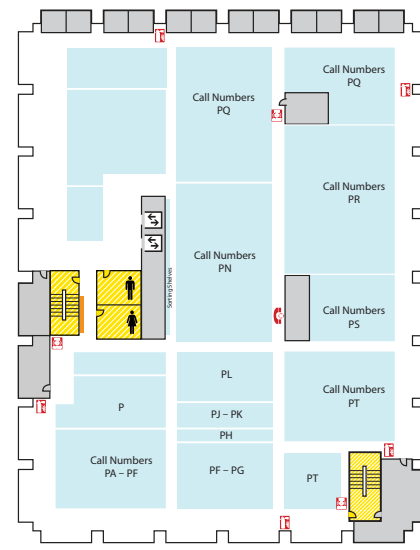

# Main Library FLOOR PLAN GUIDE

*NOTE: Locations may have changed due to ongoing space renovations. Please visit a service desk for additional assistance.*

4

## 4-WEST

- Call Number M (Music Library)
- Collaborative Tech Labs (A/V Labs W426H & G; Smartboard Labs W426D & F)
- Conference Rooms A and B
- Digital and Multimedia Center (Kline DMC)
- Music Library
- Gaming Rooms
- Green Room
- Vincent Voice Library

## 3-WEST

- Call Numbers N, TR
- Collaborative Tech Lab (Presentation Lab W308F)
- Government Documents (U.S. and Oversize)
- 3-West Instruction Room (REAL)
- Beal Instruction Room
- Art Library
- Turfgrass Information Center
- Oversize Collection
- ECON and Social Sciences Help Room
- Writing Center