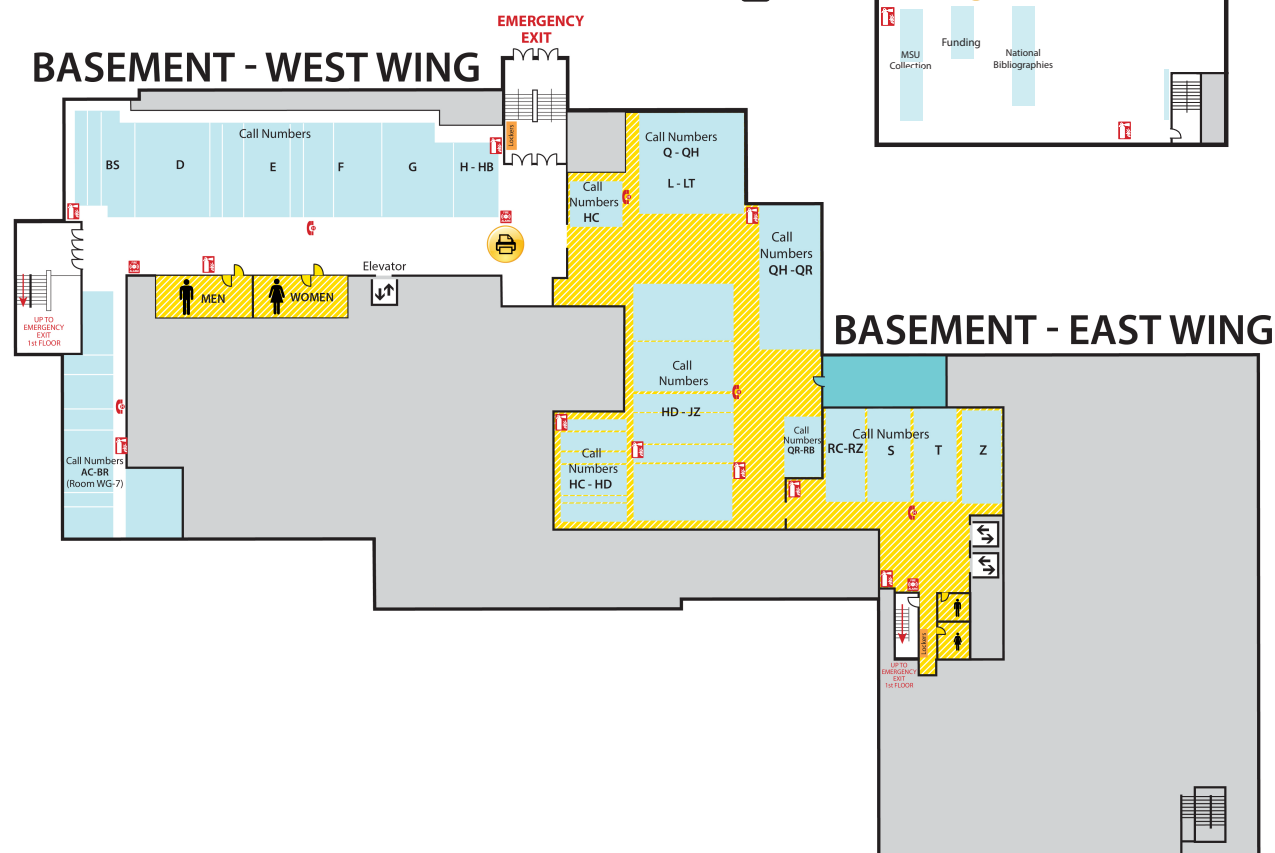

BASEMENT WEST

- Call Numbers A-H

BASEMENT - EAST WING

- Call Numbers HC-JZ, L & Q-RB

BASEMENT EAST

- Call Numbers RC-Z (Except TR)

Locations may have changed due to ongoing space renovations. Please visit a service desk for additional assistance.