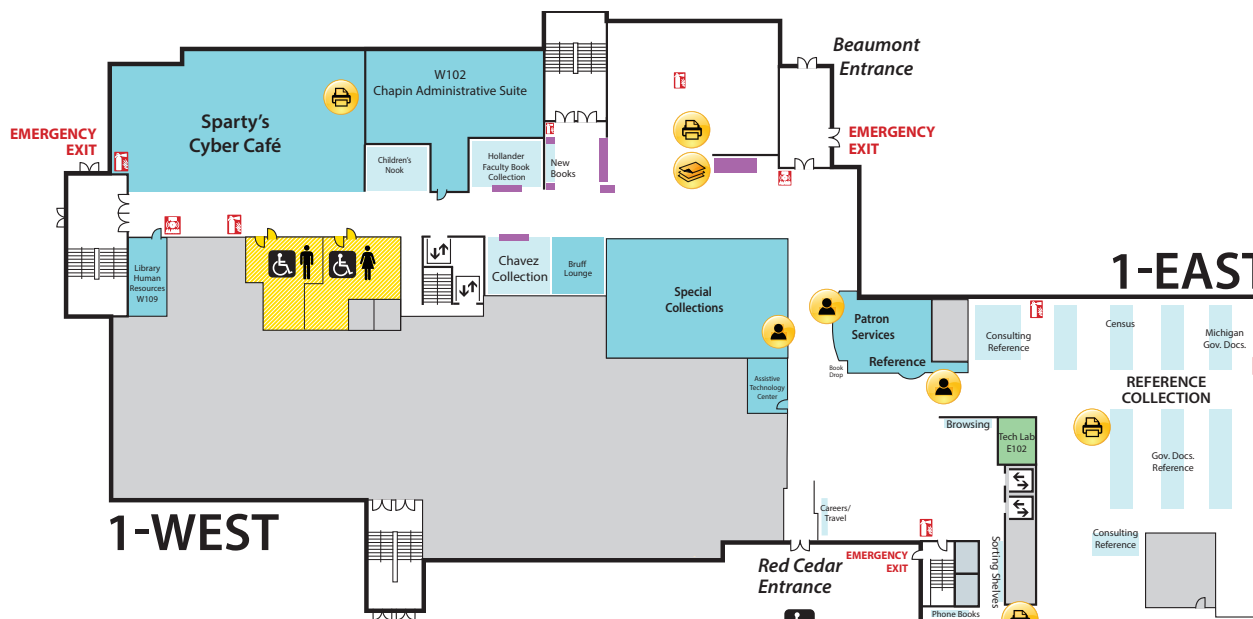

## 3-WEST

- Call Numbers N, TR
- Collaborative Tech Lab (Presentation Lab W308F)
- Government Documents (U.S. and Oversize)
- 3-West Instruction Room (REAL)
- Beal Instruction Room
- Art Library
- Turfgrass Information Center
- Oversize Collection
- ECON and Social Sciences Help Room
- Writing Center

## 2-WEST

- Group Study Rooms
- Children's and Young Adult Literature Collection
- Collaborative Tech Lab (Mediascape Lab W220)
- Hollander MakeCentral (Copy Center)
- Course Materials Program
- Current Periodicals
- Beaumont Instruction Room
- Digital Scholarship Lab
- Red Cedar West Instruction Room
- MakeCentral (Hollander)
- Microforms
- Nursing Mothers' Room
- Publishing Services
- Writing Center

## 2-EAST

- Map Library
- Area Studies Reference
- Planning Reports

1

## First Floor WEST

- Chavez Collection
- Children's Nook
- CyberCafe
- Development Office
- Faculty Book Collection (Hollander)
- Human Resources
- New Books
- Special Collections
- Student Employment (Library; Human Resources)