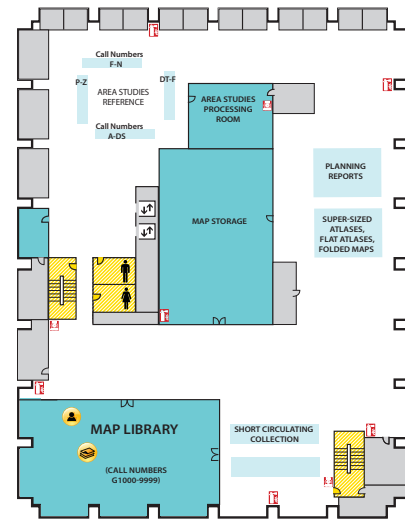

# Main Library FLOOR PLAN GUIDE

*NOTE: Locations may have changed due to ongoing space renovations. Please visit a service desk for additional assistance.*

4

## 3-WEST

- Collaborative Tech Lab (Presentation Lab W308F)
- Government Documents (U.S. and Oversize)
- 3-West Instruction Room (REAL)
- Beal Instruction Room
- Turfgrass Information Center
- Oversize Collection
- ECON and Social Sciences Help Room
- Writing Center

## 2-WEST

- Group Study Rooms
- Children's and Young Adult Literature Collection
- Collaborative Tech Lab (Mediascape Lab W220)
- Hollander MakeCentral (Copy Center)
- Course Materials Program
- Current Periodicals
- Beaumont Instruction Room
- Digital Scholarship Lab
- Passport Services
- Red Cedar West Instruction Room
- MakeCentral (Hollander)
- Microforms
- Nursing Mothers' Room
- Passport Services
- Writing Center