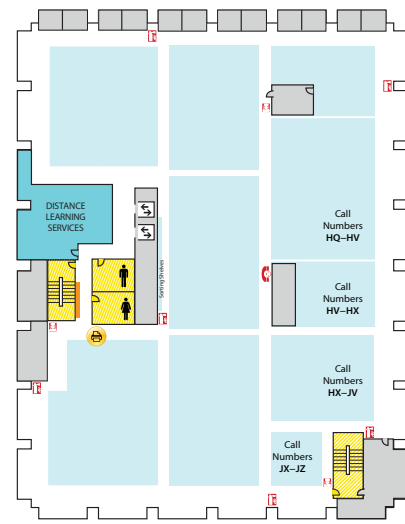

# Main Library FLOOR PLAN GUIDE

*NOTE: Locations may have changed due to ongoing space renovations. Please visit a service desk for additional assistance.*

4

## 4-WEST

- Call Numbers M, N & TR (Fine Arts Library)
- Collaborative Tech Labs (A/V Labs W426H & G; Smartboard Labs W426D & F)
- Conference Rooms A and B
- Digital and Multimedia Center (Kline DMC)
- Fine Arts Library (Music and Art)
- Gaming Rooms
- Green Room
- Vincent Voice Library

## 3-WEST

- Collaborative Tech Lab (Presentation Lab W308F)
- Government Documents (U.S. and Oversize)
- 3-West Instruction Room (REAL)
- Beal Instruction Room
- Turfgrass Information Center
- Oversize Collection
- ECON and Social Sciences Help Room
- Writing Center