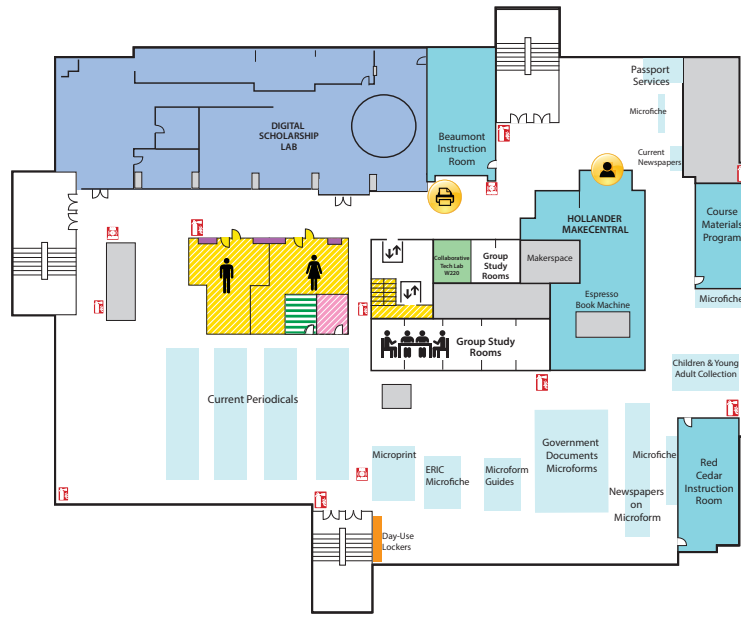

# Main Library FLOOR PLAN GUIDE

*NOTE: Locations may have changed due to ongoing space renovations. Please visit a service desk for additional assistance.*

4

## 3-WEST

- Collaborative Tech Lab (Presentation Lab W308F)
- Government Documents (U.S. and Oversize)
- 3-West Instruction Room (REAL)
- Beal Instruction Room
- Turfgrass Information Center
- Oversize Collection
- ECON and Social Sciences Help Room
- Writing Center

## 2-WEST

- Group Study Rooms
- Children's and Young Adult Literature Collection
- Collaborative Tech Lab (Mediascape Lab W220)
- Hollander MakeCentral (Copy Center)
- Course Materials Program
- Current Periodicals
- Beaumont Instruction Room
- Digital Scholarship Lab
- Passport Services
- Red Cedar West Instruction Room
- MakeCentral (Hollander)
- Microforms
- Nursing Mothers' Room
- Passport Services
- Writing Center