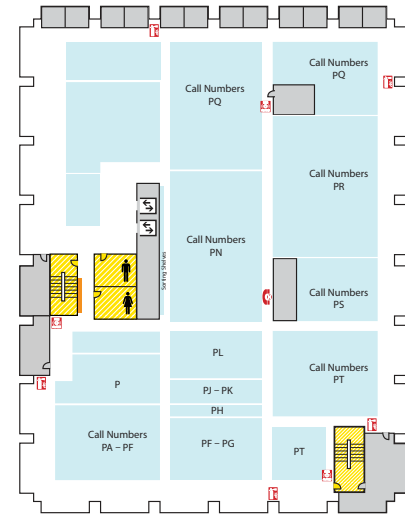

# Main Library FLOOR PLAN GUIDE

*NOTE: Locations may have changed due to ongoing space renovations. Please visit a service desk for additional assistance.*

4

## 4-WEST

- Call Numbers M, N & TR (Fine Arts Library)
- Collaborative Tech Labs (A/V Labs W426H & G; Smartboard Labs W426D & F)
- Conference Rooms A and B
- Digital and Multimedia Center (Kline DMC)
- Fine Arts Library (Music and Art)
- Gaming Rooms
- Green Room
- Vincent Voice Library

## 3-WEST

- Collaborative Tech Lab (Presentation Lab W308F)
- Government Documents (U.S. and Oversize)
- 3-West Instruction Room (REAL)
- Beal Instruction Room
- Turfgrass Information Center
- Oversize Collection
- ECON and Social Sciences Help Room
- Writing Center