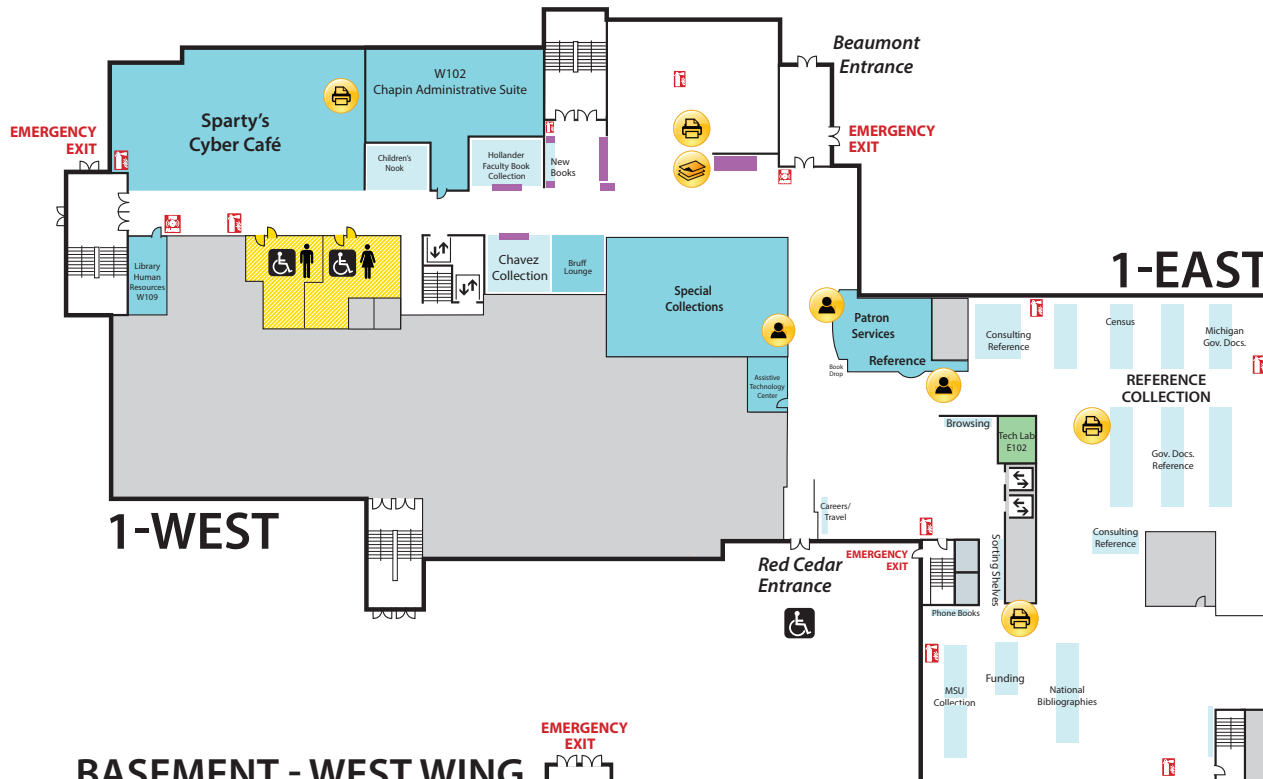

# Main Library FLOOR PLAN GUIDE

*NOTE: Locations may have changed due to ongoing space renovations. Please visit a service desk for additional assistance.*

4

## 2-WEST

- Group Study Rooms
- Children's and Young Adult Literature Collection
- Collaborative Tech Lab (Mediascape Lab W220)
- Hollander MakeCentral (Copy Center)
- Course Materials Program
- Current Periodicals
- Beaumont Instruction Room
- Digital Scholarship Lab
- Passport Services
- Red Cedar West Instruction Room
- MakeCentral (Hollander)
- Microforms
- Nursing Mothers' Room
- Passport Services
- Writing Center

## 2-EAST

- Map Library
- Area Studies Reference
- Planning Reports

1

## First Floor WEST

- Chavez Collection
- Children's Nook
- CyberCafe
- Development Office
- Faculty Book Collection (Hollander)
- Human Resources
- New Books
- Special Collections
- Student Employment (Library; Human Resources)