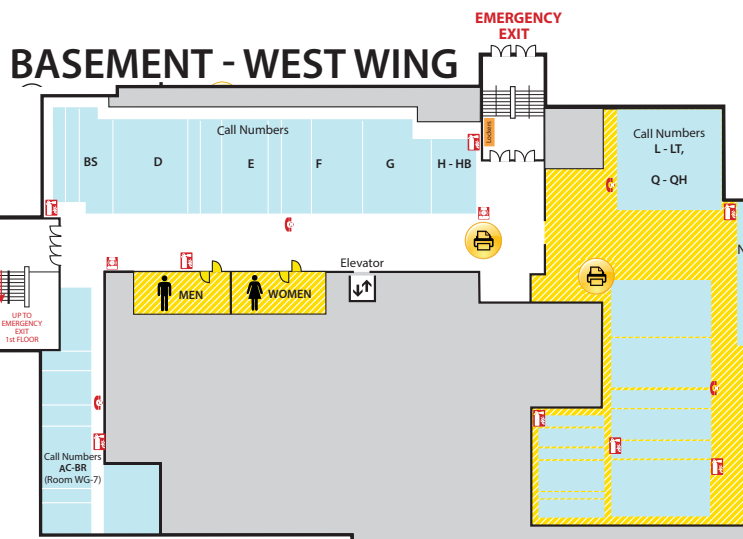

Main Library FLOOR PLAN GUIDE

NOTE: Locations may have changed due to ongoing space renovations. Please visit a service desk for additional assistance.

4

4-WEST

- Call Numbers M, N & TR (Fine Arts Library)
- Collaborative Tech Labs (A/V Labs W426H & G; Smartboard Labs W426D & F)
- Conference Rooms A and B
- Digital and Multimedia Center (Kline DMC)
- Fine Arts Library (Music and Art)
- Gaming Rooms
- Green Room
- Vincent Voice Library

2-EAST

- Map Library
- Area Studies Reference
- Planning Reports

1

First Floor WEST

- Chavez Collection
- Children's Nook
- CyberCafe
- Development Office
- Faculty Book Collection (Hollander)
- Human Resources
- New Books
- Special Collections
- Student Employment (Library; Human Resources)

First Floor CENTER

- Assistive Technology Center
- Patron Services
- Reserves
- Reference Desk (Ask a Librarian)

First Floor EAST

- Browsing Collection
- Careers Collection
- Collaborative Tech Lab (E102)
- Funding Center
- Government Documents (Census, Michigan)
- Reference Collection
- Travel Guides

B

BASEMENT WEST

- Call Numbers A-HB

BASEMENT CENTER

- Call Numbers L & Q-RB

BASEMENT EAST

- Call Numbers RC-Z (Except TR)

North