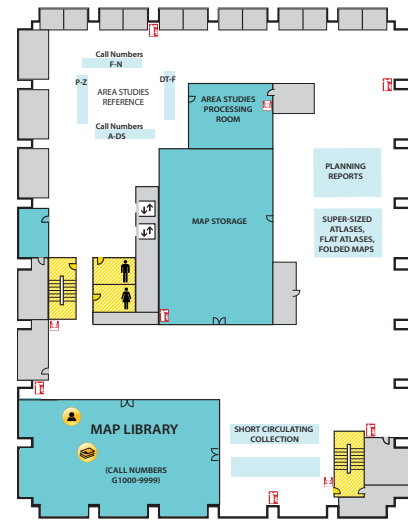

Main Library FLOOR PLAN GUIDE

NOTE: Locations may have changed due to ongoing space renovations. Please visit a service desk for additional assistance.

4

4-WEST

- Call Numbers M, N & TR (Fine Arts Library)
- Collaborative Tech Labs (A/V Labs W426H & G; Smartboard Labs W426D & F)
- Conference Rooms A and B
- Digital and Multimedia Center (Kline DMC)
- Fine Arts Library (Music and Art)
- Gaming Rooms
- Green Room
- Vincent Voice Library

4-EAST

- Call Number P

3

3-WEST

- Collaborative Tech Lab (Presentation Lab W308F)
- Government Documents (U.S. and Oversize)
- 3-West Instruction Room (REAL)
- Beal Instruction Room
- Turfgrass Information Center
- Oversize Collection
- ECON and Social Sciences Help Room
- Writing Center

3-EAST

- Call Numbers HC-J
- Distance Learning Services

2

2-WEST

- Group Study Rooms
- Children's and Young Adult Literature Collection
- Collaborative Tech Lab (Mediascape Lab W220)
- Gender Neutral Restroom
- Hollander MakeCentral (Copy Center)
- Course Materials Program
- Current Periodicals
- Beaumont Instruction Room
- Digital Scholarship Lab
- Passport Services
- Red Cedar West Instruction Room
- MakeCentral (Hollander)
- Microforms
- Nursing Mothers' Room
- Passport Services
- Writing Center

2-EAST

- Map Library
- Area Studies Reference
- Planning Reports

1

First Floor WEST

- Chavez Collection
- Children's Nook
- CyberCafe
- Development Office
- Faculty Book Collection (Hollander)
- Human Resources
- New Books
- Special Collections
- Student Employment (Library; Human Resources)