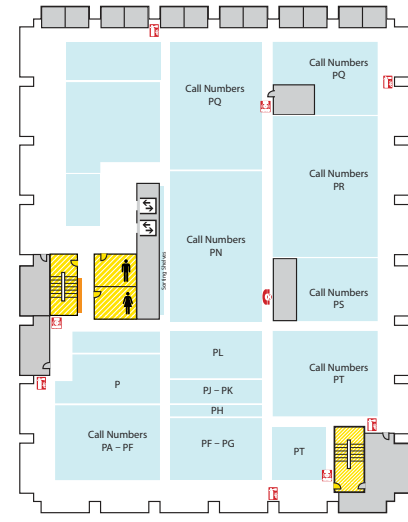

Main Library FLOOR PLAN GUIDE

NOTE: Locations may have changed due to ongoing space renovations. Please visit a service desk for additional assistance.

4

4-WEST

- Call Numbers M, N & TR (Fine Arts Library)
- Collaborative Tech Labs (A/V Labs W426H & G; Smartboard Labs W426D & F)
- Conference Rooms A and B
- Digital and Multimedia Center (Kline DMC)
- Fine Arts Library (Music and Art)
- Gaming Rooms
- Green Room
- Vincent Voice Library

4-EAST

- Call Number P

3

3-WEST

- Collaborative Tech Lab (Presentation Lab W308F)
- Government Documents (U.S. and Oversize)
- 3-West Instruction Room (REAL)
- Beal Instruction Room
- Turfgrass Information Center
- Oversize Collection
- ECON and Social Sciences Help Room
- Writing Center

3-EAST

- Call Numbers HC-J
- Distance Learning Services

2

2-WEST

- Group Study Rooms
- Children's and Young Adult Literature Collection
- Collaborative Tech Lab (Mediascape Lab W220)
- Gender Neutral Restroom
- Hollander MakeCentral (Copy Center)
- Course Materials Program
- Current Periodicals
- Beaumont Instruction Room
- Digital Scholarship Lab
- Passport Services
- Red Cedar West Instruction Room
- MakeCentral (Hollander)
- Microforms
- Nursing Mothers' Room
- Passport Services
- Writing Center

2-EAST

- Map Library
- Area Studies Reference
- Planning Reports

1

First Floor WEST

- Chavez Collection
- Children's Nook
- CyberCafe
- Development Office
- Faculty Book Collection (Hollander)
- Human Resources
- New Books
- Special Collections
- Student Employment (Library; Human Resources)