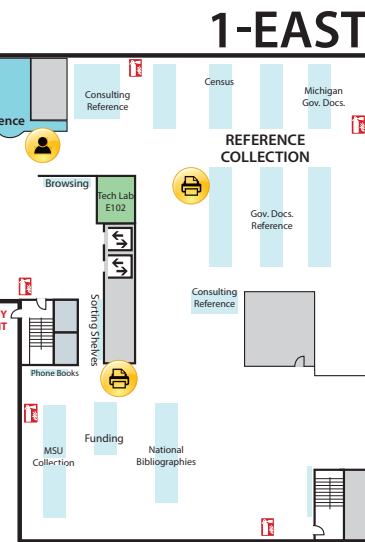

Main Library FLOOR PLAN GUIDE

NOTE: Locations may have changed due to ongoing space renovations. Please visit a service desk for additional assistance.

4

4-WEST

- Call Numbers M, N & TR (Fine Arts Library)
- Collaborative Tech Labs (A/V Labs W426H & G; Smartboard Labs W426D & F)
- Conference Rooms A and B
- Digital and Multimedia Center (Kline DMC)
- Fine Arts Library (Music and Art)
- Gaming Rooms
- Green Room
- Vincent Voice Library

3-EAST

- Call Numbers HC-J
- Distance Learning Services

2

2-WEST

- Group Study Rooms
- Children's and Young Adult Literature Collection
- Collaborative Tech Lab (Mediascape Lab W220)
- Gender Neutral Restroom
- Hollander MakeCentral (Copy Center)
- Course Materials Program
- Current Periodicals
- Beaumont Instruction Room
- Digital Scholarship Lab
- Passport Services
- Red Cedar West Instruction Room
- MakeCentral (Hollander)
- Microforms
- Nursing Mothers' Room
- Passport Services
- Writing Center

2-EAST

- Map Library
- Area Studies Reference
- Planning Reports

1

First Floor WEST

- Chavez Collection
- Children's Nook
- CyberCafe
- Development Office
- Faculty Book Collection (Hollander)
- Human Resources
- New Books
- Special Collections
- Student Employment (Library; Human Resources)

First Floor CENTER

- Assistive Technology Center
- Patron Services
- Reserves
- Reference Desk (Ask a Librarian)

First Floor EAST

- Browsing Collection
- Careers Collection
- Collaborative Tech Lab (E102)
- Funding Center
- Government Documents (Census, Michigan)
- Reference Collection
- Travel Guides