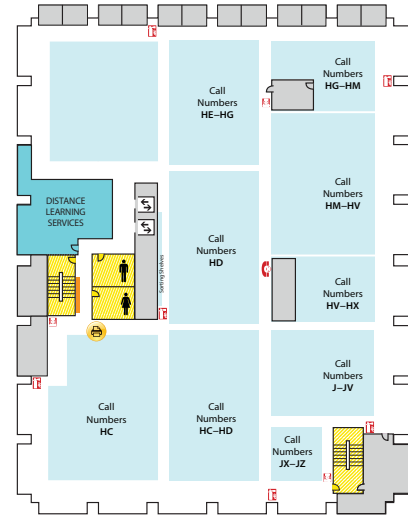

Main Library FLOOR PLAN GUIDE

NOTE: Locations may have changed due to ongoing space renovations. Please visit a service desk for additional assistance.

4

4-WEST

- Call Numbers M, N & TR (Fine Arts Library)
- Collaborative Tech Labs (A/V Labs W426H & G; Smartboard Labs W426D & F)
- Conference Rooms A and B
- Digital and Multimedia Center (Kline DMC)
- Fine Arts Library (Music and Art)
- Gaming Rooms
- Green Room
- Vincent Voice Library

4-EAST

- Call Number P

3

3-WEST

- Collaborative Tech Lab (Presentation Lab W308F)
- Government Documents (U.S. and Oversize)
- 3-West Instruction Room (REAL)
- Beal Instruction Room
- Turfgrass Information Center
- Oversize Collection
- ECON and Social Sciences Help Room
- Writing Center

3-EAST

- Call Numbers HC-J
- Distance Learning Services

2

2-WEST

- Group Study Rooms
- Children's and Young Adult Literature Collection
- Collaborative Tech Lab (Mediascape Lab W220)
- Gender Neutral Restroom
- Hollander MakeCentral (Copy Center)
- Course Materials Program
- Current Periodicals
- Beaumont Instruction Room
- Digital Scholarship Lab
- Passport Services
- Red Cedar West Instruction Room
- MakeCentral (Hollander)
- Microforms
- Nursing Mothers' Room
- Passport Services
- Writing Center

2-EAST

- Map Library
- Area Studies Reference
- Planning Reports

1

First Floor WEST

- Chavez Collection
- Children's Nook
- CyberCafe
- Development Office
- Faculty Book Collection (Hollander)
- Human Resources
- New Books
- Special Collections
- Student Employment (Library; Human Resources)