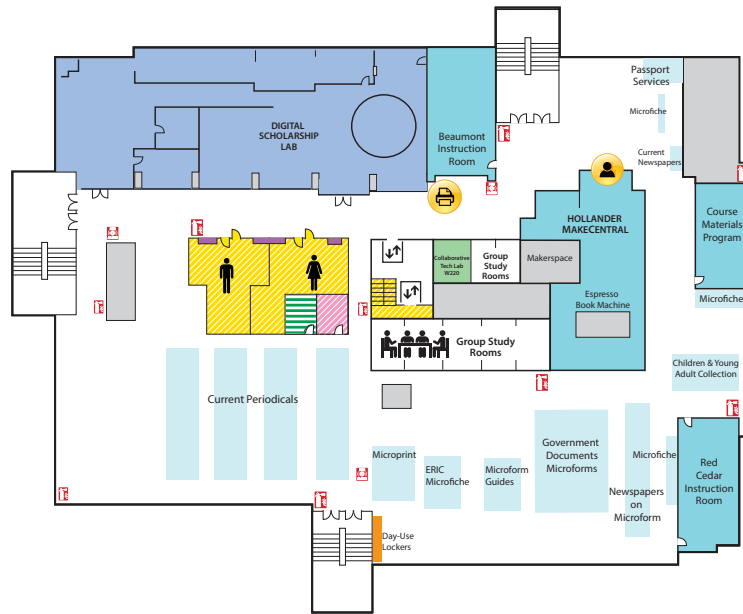

Main Library FLOOR PLAN GUIDE

NOTE: Locations may have changed due to ongoing space renovations. Please visit a service desk for additional assistance.

4

4-WEST

- Call Numbers M, N & TR (Fine Arts Library)
- Collaborative Tech Labs (A/V Labs W426H & G; Smartboard Labs W426D & F)
- Conference Rooms A and B
- Digital and Multimedia Center (Kline DMC)
- Fine Arts Library (Music and Art)
- Gaming Rooms
- Green Room
- Vincent Voice Library

4-EAST

- Call Number P

3

3-WEST

- Collaborative Tech Lab (Presentation Lab W308F)
- Government Documents (U.S. and Oversize)
- 3-West Instruction Room (REAL)
- Beal Instruction Room
- Turfgrass Information Center
- Oversize Collection
- ECON and Social Sciences Help Room
- Writing Center

3-EAST

- Call Numbers HC-J
- Distance Learning Services

2

2-WEST

- Group Study Rooms
- Children's and Young Adult Literature Collection
- Collaborative Tech Lab (Mediascape Lab W220)
- Gender Neutral Restroom
- Hollander MakeCentral (Copy Center)
- Course Materials Program
- Current Periodicals
- Beaumont Instruction Room
- Digital Scholarship Lab
- Passport Services
- Red Cedar West Instruction Room
- MakeCentral (Hollander)
- Microforms
- Nursing Mothers' Room
- Passport Services
- Writing Center

2-EAST

- Map Library
- Area Studies Reference
- Planning Reports

1

First Floor WEST

- Chavez Collection
- Children's Nook
- CyberCafe
- Development Office
- Faculty Book Collection (Hollander)
- Human Resources
- New Books
- Special Collections
- Student Employment (Library; Human Resources)