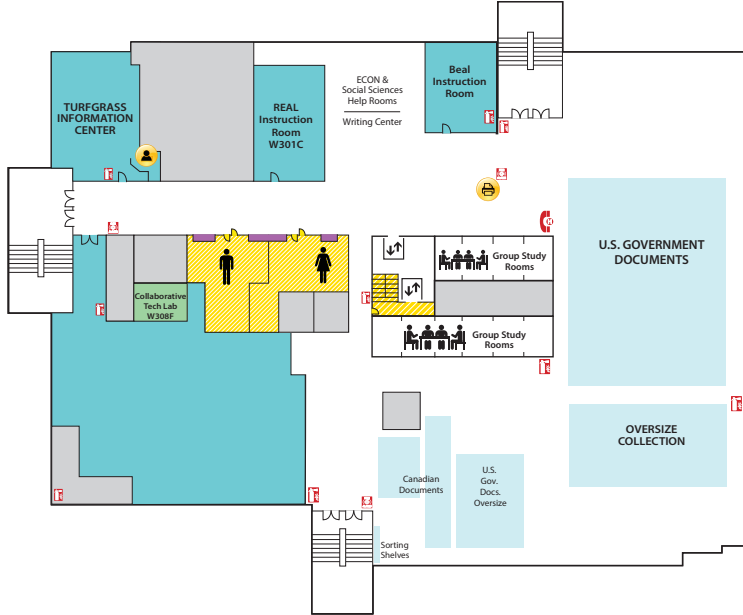

Main Library FLOOR PLAN GUIDE

NOTE: Locations may have changed due to ongoing space renovations. Please visit a service desk for additional assistance.

4

4-WEST

- Call Numbers M, N & TR (Fine Arts Library)
- Collaborative Tech Labs (A/V Labs W426H & G; Smartboard Labs W426D & F)
- Conference Rooms A and B
- Digital and Multimedia Center (Kline DMC)
- Fine Arts Library (Music and Art)
- Gaming Rooms
- Green Room
- Vincent Voice Library

4-EAST

- Call Number P

3

3-WEST

- Collaborative Tech Lab (Presentation Lab W308F)
- Government Documents (U.S. and Oversize)
- 3-West Instruction Room (REAL)
- Beal Instruction Room
- Turfgrass Information Center
- Oversize Collection
- ECON and Social Sciences Help Room
- Writing Center

3-EAST

- Call Numbers HC-J
- Distance Learning Services

2

2-WEST

- Group Study Rooms
- Children's and Young Adult Literature Collection
- Collaborative Tech Lab (Mediascape Lab W220)
- Gender Neutral Restroom
- Hollander MakeCentral (Copy Center)
- Course Materials Program
- Current Periodicals
- Beaumont Instruction Room
- Digital Scholarship Lab
- Passport Services
- Red Cedar West Instruction Room
- MakeCentral (Hollander)
- Microforms
- Nursing Mothers' Room
- Passport Services
- Writing Center

2-EAST

- Map Library
- Area Studies Reference
- Planning Reports

1

First Floor WEST

- Chavez Collection
- Children's Nook
- CyberCafe
- Development Office
- Faculty Book Collection (Hollander)
- Human Resources
- New Books
- Special Collections
- Student Employment (Library; Human Resources)