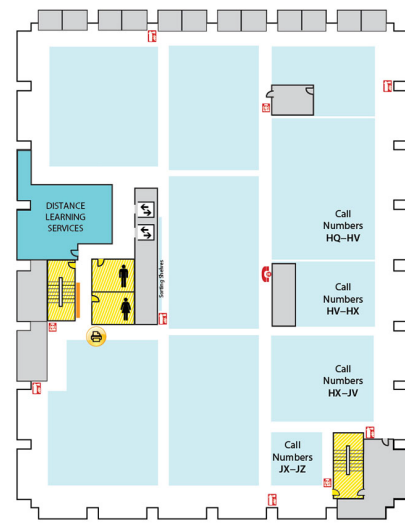

Main Library FLOOR PLAN GUIDE

NOTE: Locations may have changed due to ongoing space renovations. Please visit a service desk for additional assistance.

4

4-WEST

- Call Numbers M, N & TR (Fine Arts Library)
- Collaborative Tech Labs (A/V Labs W426H & G; Smartboard Labs W426D & F)
- Conference Rooms A and B
- Digital and Multimedia Center (Kline DMC)
- Fine Arts Library (Music and Art)
- Gaming Rooms
- Green Room
- Vincent Voice Library

4-EAST

- Call Number P

3

3-WEST

- Collaborative Tech Lab (Presentation Lab W308F)
- Government Documents (U.S. and Oversize)
- 3-West Instruction Room (REAL)
- Beal Instruction Room
- Turfgrass Information Center
- Oversize Collection
- ECON and Social Sciences Help Room
- Writing Center

3-EAST

- Call Numbers HQ-J
- Distance Learning Services

2

2-WEST

- Group Study Rooms
- Children's and Young Adult Literature Collection
- Collaborative Tech Lab (Mediascape Lab W220)
- Hollander MakeCentral (Copy Center)
- Course Materials Program
- Current Periodicals
- Beaumont Instruction Room
- Digital Scholarship Lab
- Red Cedar West Instruction Room
- MakeCentral (Hollander)
- Microforms
- Nursing Mothers' Room
- Publishing Services
- Writing Center

First Floor CENTER

- Assistive Technology Center
- Patron Services
- Reserves
- Reference Desk (Ask a Librarian)

First Floor EAST

- Browsing Collection
- Careers Collection
- Collaborative Tech Lab (E102)
- Funding Center
- Government Documents (Census, Michigan)
- Reference Collection
- Travel Guides