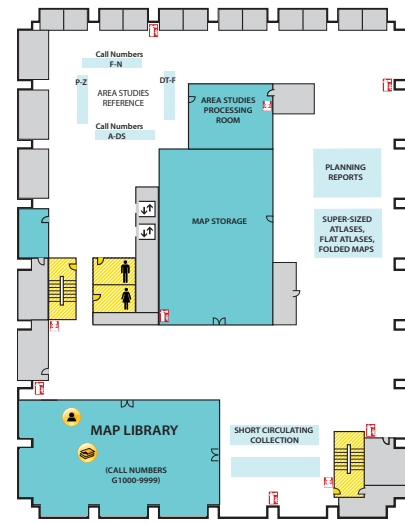

Main Library FLOOR PLAN GUIDE

NOTE: Locations may have changed due to ongoing space renovations. Please visit a service desk for additional assistance.

4

4-WEST

- Call Numbers M, N & TR (Fine Arts Library)
- Collaborative Tech Labs (A/V Labs W426H & G; Smartboard Labs W426D & F)
- Conference Rooms A and B
- Digital and Multimedia Center (Kline DMC)
- Fine Arts Library (Music and Art)
- Gaming Rooms
- Green Room
- Vincent Voice Library

4-EAST

- Call Number P

3

3-WEST

- Collaborative Tech Lab (Presentation Lab W308F)
- Government Documents (U.S. and Oversize)
- 3-West Instruction Room (REAL)
- Beal Instruction Room
- Turfgrass Information Center
- Oversize Collection
- ECON and Social Sciences Help Room
- Writing Center

3-EAST

- Call Numbers HQ-J
- Distance Learning Services

2

2-WEST

- Group Study Rooms
- Children's and Young Adult Literature Collection
- Collaborative Tech Lab (Mediascape Lab W220)
- Hollander MakeCentral (Copy Center)
- Course Materials Program
- Current Periodicals
- Beaumont Instruction Room
- Digital Scholarship Lab
- Red Cedar West Instruction Room
- MakeCentral (Hollander)
- Microforms
- Nursing Mothers' Room
- Publishing Services
- Writing Center

2-EAST

- Map Library
- Area Studies Reference
- Planning Reports

1

First Floor WEST

- Chavez Collection
- Children's Nook
- CyberCafe
- Development Office
- Faculty Book Collection (Hollander)
- Human Resources
- New Books
- Special Collections
- Student Employment (Library; Human Resources)