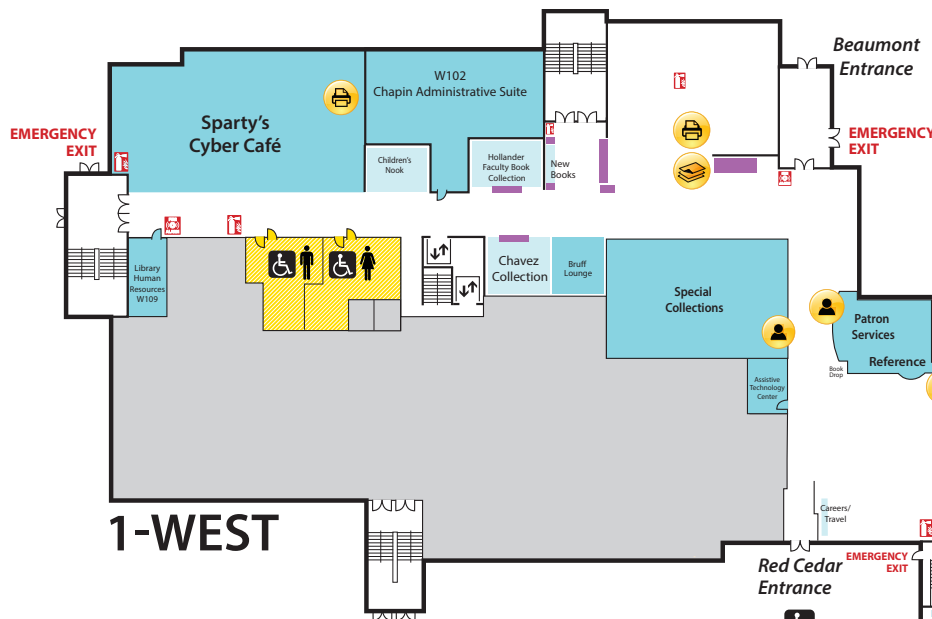

Main Library FLOOR PLAN GUIDE

NOTE: Locations may have changed due to ongoing space renovations. Please visit a service desk for additional assistance.

4

4-WEST

- Call Numbers M, N & TR (Fine Arts Library)
- Collaborative Tech Labs (A/V Labs W426H & G; Smartboard Labs W426D & F)
- Conference Rooms A and B
- Digital and Multimedia Center (Kline DMC)
- Fine Arts Library (Music and Art)
- Gaming Rooms
- Green Room
- Vincent Voice Library

3-EAST

- Call Numbers HQ-J
- Distance Learning Services

2

2-WEST

- Group Study Rooms
- Children's and Young Adult Literature Collection
- Collaborative Tech Lab (Mediascape Lab W220)
- Hollander MakeCentral (Copy Center)
- Course Materials Program
- Current Periodicals
- Beaumont Instruction Room
- Digital Scholarship Lab
- Red Cedar West Instruction Room
- MakeCentral (Hollander)
- Microforms
- Nursing Mothers' Room
- Publishing Services
- Writing Center

2-EAST

- Map Library
- Area Studies Reference
- Planning Reports

1

First Floor WEST

- Chavez Collection
- Children's Nook
- CyberCafe
- Development Office
- Faculty Book Collection (Hollander)
- Human Resources
- New Books
- Special Collections
- Student Employment (Library; Human Resources)

First Floor CENTER

- Assistive Technology Center
- Patron Services
- Reserves
- Reference Desk (Ask a Librarian)

First Floor EAST

- Browsing Collection
- Careers Collection
- Collaborative Tech Lab (E102)
- Funding Center
- Government Documents (Census, Michigan)
- Reference Collection
- Travel Guides