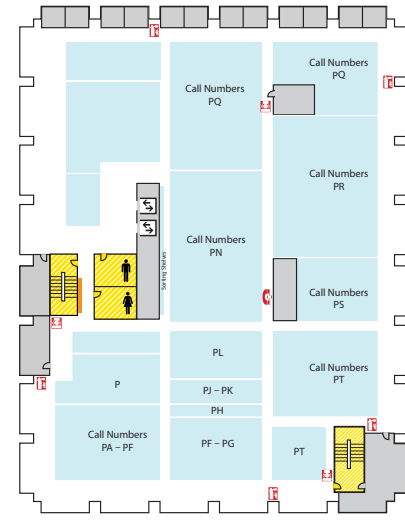

Main Library FLOOR PLAN GUIDE

NOTE: Locations may have changed due to ongoing space renovations. Please visit a service desk for additional assistance.

4

4-WEST

- Call Numbers M, N & TR (Fine Arts Library)
- Collaborative Tech Labs (A/V Labs W426H & G; Smartboard Labs W426D & F)
- Conference Rooms A and B
- Digital and Multimedia Center (Kline DMC)
- Fine Arts Library (Music and Art)
- Gaming Rooms
- Green Room
- Vincent Voice Library

4-EAST

- Call Number P

3

3-WEST

- Collaborative Tech Lab (Presentation Lab W308F)
- Government Documents (U.S. and Oversize)
- 3-West Instruction Room (REAL)
- Beal Instruction Room
- Turfgrass Information Center
- Oversize Collection
- ECON and Social Sciences Help Room
- Writing Center

3-EAST

- Call Numbers HQ-J
- Distance Learning Services

2

2-WEST

- Group Study Rooms
- Children's and Young Adult Literature Collection
- Collaborative Tech Lab (Mediascape Lab W220)
- Hollander MakeCentral (Copy Center)
- Course Materials Program
- Current Periodicals
- Beaumont Instruction Room
- Digital Scholarship Lab
- Red Cedar West Instruction Room
- MakeCentral (Hollander)
- Microforms
- Nursing Mothers' Room
- Publishing Services
- Writing Center

B

BASEMENT WEST

- Call Numbers A-HB

BASEMENT CENTER

- Call Numbers HC-HN, L & Q-RB

BASEMENT EAST

- Call Numbers RC-Z (Except TR)

North