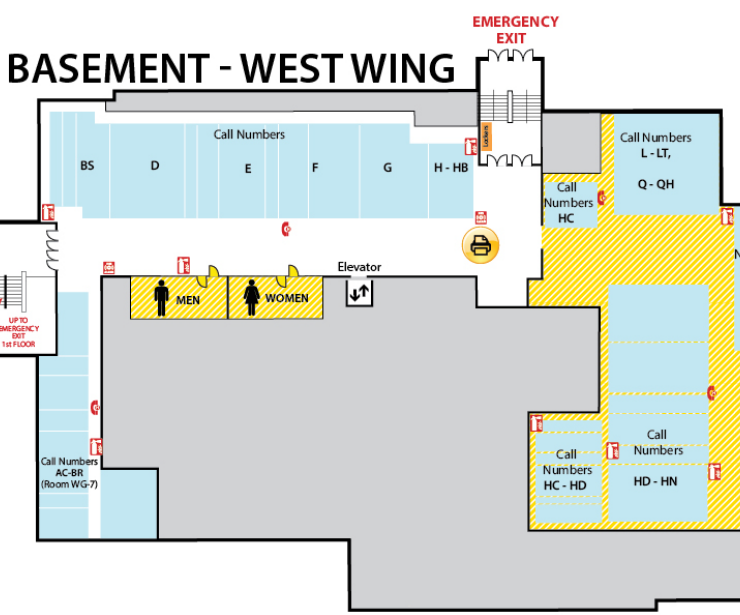

Main Library FLOOR PLAN GUIDE

NOTE: Locations may have changed due to ongoing space renovations. Please visit a service desk for additional assistance.

4

4-WEST

- Call Numbers M, N & TR (Fine Arts Library)
- Collaborative Tech Labs (A/V Labs W426H & G; Smartboard Labs W426D & F)
- Conference Rooms A and B
- Digital and Multimedia Center (Kline DMC)
- Fine Arts Library (Music and Art)
- Gaming Rooms
- Green Room
- Vincent Voice Library

2-EAST

- Map Library
- Area Studies Reference
- Planning Reports

1

First Floor WEST

- Chavez Collection
- Children's Nook
- CyberCafe
- Development Office
- Faculty Book Collection (Hollander)
- Human Resources
- New Books
- Special Collections
- Student Employment (Library; Human Resources)

First Floor CENTER

- Assistive Technology Center
- Patron Services
- Reserves
- Reference Desk (Ask a Librarian)

First Floor EAST

- Browsing Collection
- Careers Collection
- Collaborative Tech Lab (E102)
- Funding Center
- Government Documents (Census, Michigan)
- Reference Collection
- Travel Guides

B

BASEMENT WEST

- Call Numbers A-HB

BASEMENT CENTER

- Call Numbers HC-HN, L & Q-RB

BASEMENT EAST

- Call Numbers RC-Z (Except TR)

North