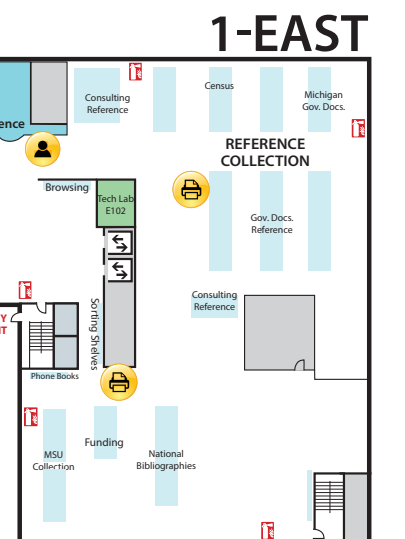

Main Library FLOOR PLAN GUIDE

NOTE: Locations may have changed due to ongoing space renovations. Please visit a service desk for additional assistance.

4

4-WEST

- Call Numbers M, N & TR (Fine Arts Library)
- Collaborative Tech Labs (A/V Labs W426H & G; Smartboard Labs W426D & F)
- Conference Rooms A and B
- Digital and Multimedia Center (Kline DMC)
- Fine Arts Library (Music and Art)
- Gaming Rooms
- Green Room
- Vincent Voice Library

3-EAST

- Call Numbers HQ-J
- Distance Learning Services

2

2-WEST

- Group Study Rooms
- Children's and Young Adult Literature Collection
- Collaborative Tech Lab (Mediascape Lab W220)
- Hollander MakeCentral (Copy Center)
- Course Materials Program
- Current Periodicals
- Beaumont Instruction Room
- Digital Scholarship Lab
- Red Cedar West Instruction Room
- MakeCentral (Hollander)
- Microforms
- Nursing Mothers' Room
- Publishing Services
- Writing Center

2-EAST

- Map Library
- Area Studies Reference
- Planning Reports

1

First Floor WEST

- Chavez Collection
- Children's Nook
- CyberCafe
- Development Office
- Faculty Book Collection (Hollander)
- Human Resources
- New Books
- Special Collections
- Student Employment (Library; Human Resources)

First Floor CENTER

- Assistive Technology Center
- Patron Services
- Reserves
- Reference Desk (Ask a Librarian)

First Floor EAST

- Browsing Collection
- Careers Collection
- Collaborative Tech Lab (E102)
- Funding Center
- Government Documents (Census, Michigan)
- Reference Collection
- Travel Guides