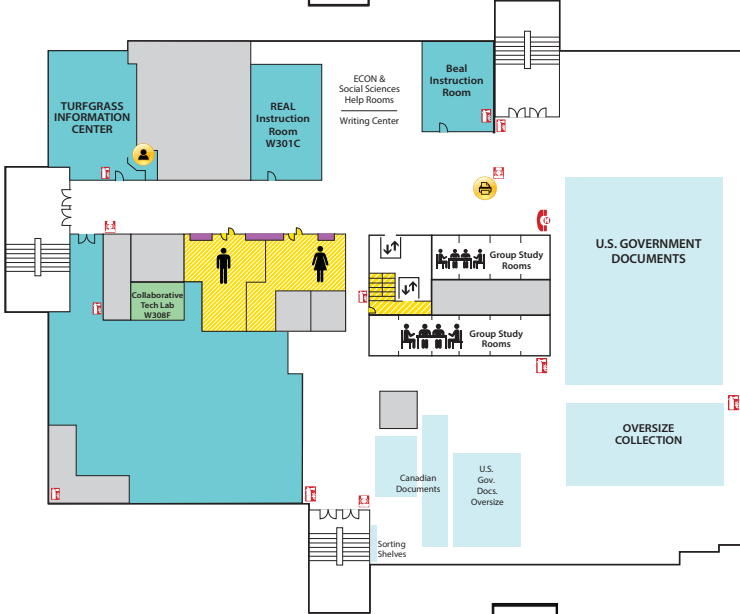

Main Library FLOOR PLAN GUIDE

NOTE: Locations may have changed due to ongoing space renovations. Please visit a service desk for additional assistance.

4

4-WEST

- Call Numbers M, N & TR (Fine Arts Library)
- Collaborative Tech Labs (A/V Labs W426H & G; Smartboard Labs W426D & F)
- Conference Rooms A and B
- Digital and Multimedia Center (Kline DMC)
- Fine Arts Library (Music and Art)
- Gaming Rooms
- Green Room
- Vincent Voice Library

4-EAST

- Call Number P

3

3-WEST

- Collaborative Tech Lab (Presentation Lab W308F)
- Government Documents (U.S. and Oversize)
- 3-West Instruction Room (REAL)
- Beal Instruction Room
- Turfgrass Information Center
- Oversize Collection
- ECON and Social Sciences Help Room
- Writing Center

3-EAST

- Call Numbers HQ-J
- Distance Learning Services

2

2-WEST

- Group Study Rooms
- Children's and Young Adult Literature Collection
- Collaborative Tech Lab (Mediascape Lab W220)
- Hollander MakeCentral (Copy Center)
- Course Materials Program
- Current Periodicals
- Beaumont Instruction Room
- Digital Scholarship Lab
- Red Cedar West Instruction Room
- MakeCentral (Hollander)
- Microforms
- Nursing Mothers' Room
- Publishing Services
- Writing Center

2-EAST

- Map Library
- Area Studies Reference
- Planning Reports

1

First Floor WEST

- Chavez Collection
- Children's Nook
- CyberCafe
- Development Office
- Faculty Book Collection (Hollander)
- Human Resources
- New Books
- Special Collections
- Student Employment (Library; Human Resources)