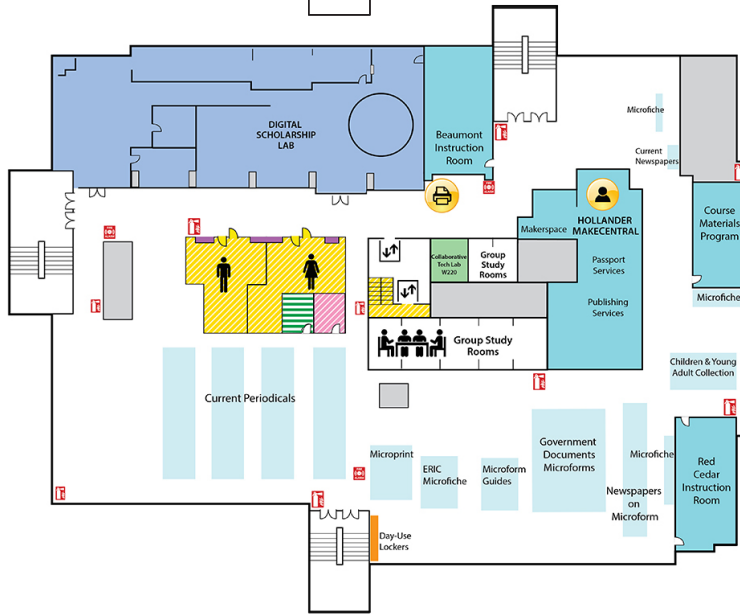

Main Library FLOOR PLAN GUIDE

NOTE: Locations may have changed due to ongoing space renovations. Please visit a service desk for additional assistance.

4

4-WEST

- Call Numbers M, N & TR (Fine Arts Library)
- Collaborative Tech Labs (A/V Labs W426H & G; Smartboard Labs W426D & F)
- Conference Rooms A and B
- Digital and Multimedia Center (Kline DMC)
- Fine Arts Library (Music and Art)
- Gaming Rooms
- Green Room
- Vincent Voice Library

4-EAST

- Call Number P

3

3-WEST

- Collaborative Tech Lab (Presentation Lab W308F)
- Government Documents (U.S. and Oversize)
- 3-West Instruction Room (REAL)
- Beal Instruction Room
- Turfgrass Information Center
- Oversize Collection
- ECON and Social Sciences Help Room
- Writing Center

3-EAST

- Call Numbers HQ-J
- Distance Learning Services

2

2-WEST

- Group Study Rooms
- Children's and Young Adult Literature Collection
- Collaborative Tech Lab (Mediascape Lab W220)
- Hollander MakeCentral (Copy Center)
- Course Materials Program
- Current Periodicals
- Beaumont Instruction Room
- Digital Scholarship Lab
- Red Cedar West Instruction Room
- MakeCentral (Hollander)
- Microforms
- Nursing Mothers' Room
- Publishing Services
- Writing Center

2-EAST

- Map Library
- Area Studies Reference
- Planning Reports

1

First Floor WEST

- Chavez Collection
- Children's Nook
- CyberCafe
- Development Office
- Faculty Book Collection (Hollander)
- Human Resources
- New Books
- Special Collections
- Student Employment (Library; Human Resources)