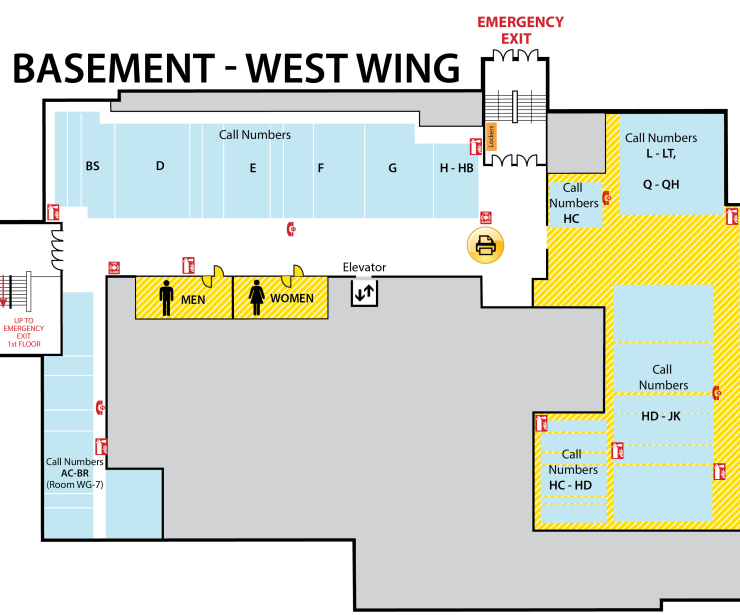

BASEMENT WEST

- Call Numbers A-H

- Call Numbers HC-JK, L & Q-RB

BASEMENT EAST

- Call Numbers RC-Z (Except TR)

North

Locations may have changed due to ongoing space renovations. Please visit a service desk for additional assistance.