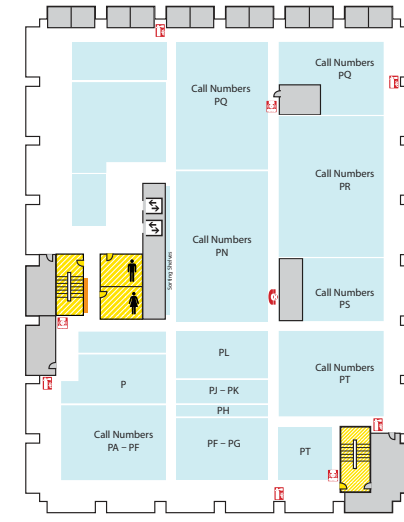

# Main Library FLOOR PLAN GUIDE

*NOTE: Locations may have changed due to ongoing space renovations. Please visit a service desk for additional assistance.*

4

## 4-WEST

- Call Numbers M, N & TR (Fine Arts Library)
- Collaborative Tech Labs (A/V Labs W426H & G; Smartboard Labs W426D & F)
- Conference Rooms A and B
- Digital and Multimedia Center (Kline DMC)
- Fine Arts Library (Music and Art)
- Gaming Rooms
- Green Room
- Vincent Voice Library

## 3-WEST

- Collaborative Tech Lab (Presentation Lab W308F)
- Government Documents (U.S. and Oversize)
- 3-West Instruction Room (REAL)
- Beal Instruction Room
- Turfgrass Information Center
- Oversize Collection
- ECON and Social Sciences Help Room
- Writing Center