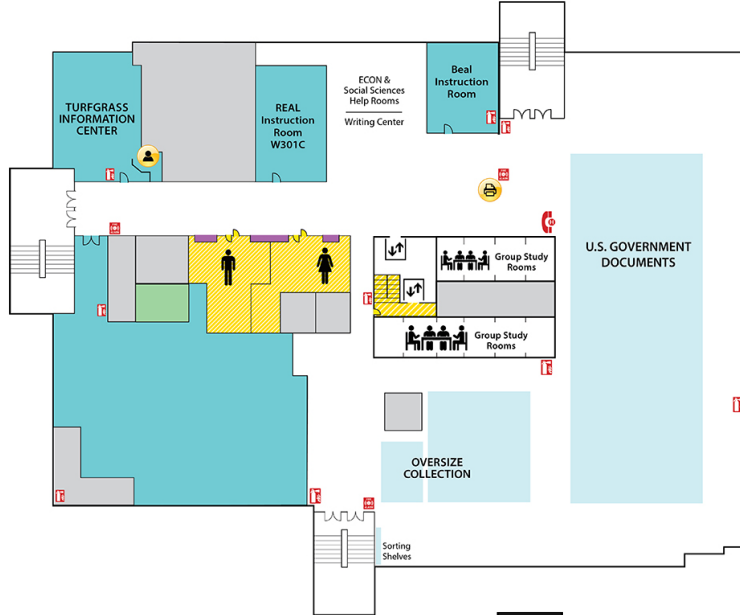

# Main Library FLOOR PLAN GUIDE

*NOTE: Locations may have changed due to ongoing space renovations. Please visit a service desk for additional assistance.*

4

## 4-WEST

- Call Numbers M, N & TR (Fine Arts Library)
- Collaborative Tech Labs (A/V Labs W426H & G; Smartboard Labs W426D & F)
- Conference Rooms A and B
- Digital and Multimedia Center (Kline DMC)
- Fine Arts Library (Music and Art)
- Gaming Rooms
- Green Room
- Vincent Voice Library

## 3-WEST

- Collaborative Tech Lab (Presentation Lab W308F)
- Government Documents (U.S. and Oversize)
- 3-West Instruction Room (REAL)
- Beal Instruction Room
- Turfgrass Information Center
- Oversize Collection
- ECON and Social Sciences Help Room
- Writing Center

## 2-WEST

- Group Study Rooms
- Children's and Young Adult Literature Collection
- Collaborative Tech Lab (Mediascape Lab W220)
- Hollander MakeCentral (Copy Center)
- Course Materials Program
- Current Periodicals
- Beaumont Instruction Room
- Digital Scholarship Lab
- Red Cedar West Instruction Room
- MakeCentral (Hollander)
- Microforms
- Nursing Mothers' Room
- Publishing Services
- Writing Center