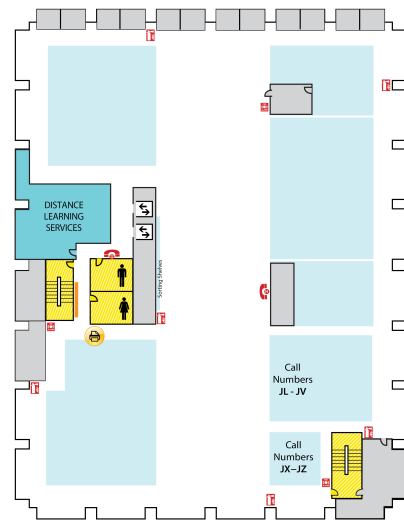

# Main Library FLOOR PLAN GUIDE

*NOTE: Locations may have changed due to ongoing space renovations. Please visit a service desk for additional assistance.*

4

## 4-WEST

- Call Numbers M, N & TR (Fine Arts Library)
- Collaborative Tech Labs (A/V Labs W426H & G; Smartboard Labs W426D & F)
- Conference Rooms A and B
- Digital and Multimedia Center (Kline DMC)
- Fine Arts Library (Music and Art)
- Gaming Rooms
- Green Room
- Vincent Voice Library

## 3-WEST

- Collaborative Tech Lab (Presentation Lab W308F)
- Government Documents (U.S. and Oversize)
- 3-West Instruction Room (REAL)
- Beal Instruction Room
- Turfgrass Information Center
- Oversize Collection
- ECON and Social Sciences Help Room
- Writing Center