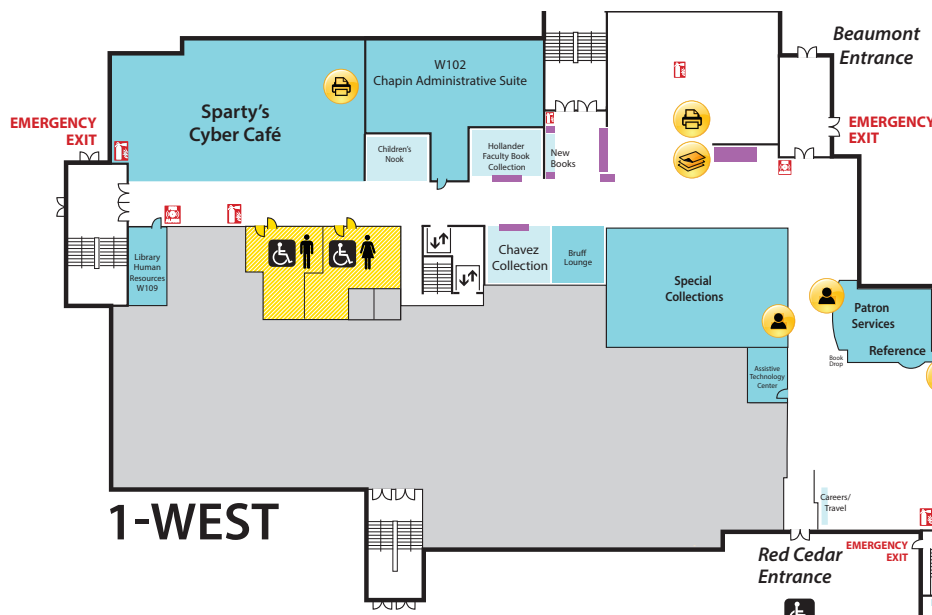

## 3-WEST

- Collaborative Tech Lab (Presentation Lab W308F)
- Government Documents (U.S. and Oversize)
- 3-West Instruction Room (REAL)
- Beal Instruction Room
- Turfgrass Information Center
- Oversize Collection
- ECON and Social Sciences Help Room
- Writing Center

## 2-WEST

- Group Study Rooms
- Children's and Young Adult Literature Collection
- Collaborative Tech Lab (Mediascape Lab W220)
- Hollander MakeCentral (Copy Center)
- Course Materials Program
- Current Periodicals
- Beaumont Instruction Room
- Digital Scholarship Lab
- Red Cedar West Instruction Room
- MakeCentral (Hollander)
- Microforms
- Nursing Mothers' Room
- Publishing Services
- Writing Center

## 2-EAST

- Map Library
- Area Studies Reference
- Planning Reports

1

## First Floor WEST

- Chavez Collection
- Children's Nook
- CyberCafe
- Development Office
- Faculty Book Collection (Hollander)
- Human Resources
- New Books
- Special Collections
- Student Employment (Library; Human Resources)