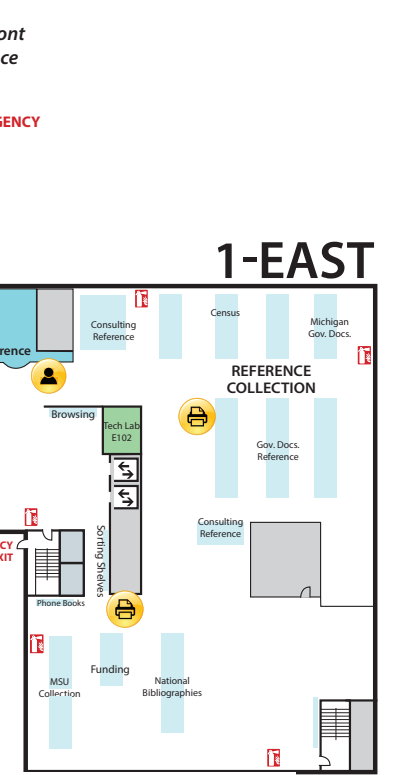

# Main Library FLOOR PLAN GUIDE

*NOTE: Locations may have changed due to ongoing space renovations. Please visit a service desk for additional assistance.*

4

## 2-WEST

- Group Study Rooms
- Children's and Young Adult Literature Collection
- Collaborative Tech Lab (Mediascape Lab W220)
- Hollander MakeCentral (Copy Center)
- Course Materials Program
- Current Periodicals
- Beaumont Instruction Room
- Digital Scholarship Lab
- Red Cedar West Instruction Room
- MakeCentral (Hollander)
- Microforms
- Nursing Mothers' Room
- Publishing Services
- Writing Center

## 2-EAST

- Map Library
- Area Studies Reference
- Planning Reports

1

## First Floor CENTER

- Assistive Technology Center
- Patron Services
- Reserves
- Reference Desk (Ask a Librarian)