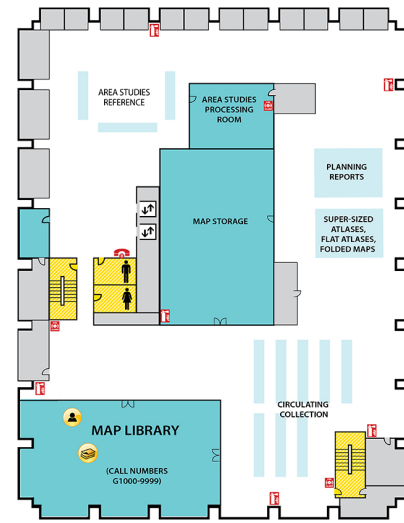

# Main Library FLOOR PLAN GUIDE

*NOTE: Locations may have changed due to ongoing space renovations. Please visit a service desk for additional assistance.*

4

## 3-WEST

- Collaborative Tech Lab (Presentation Lab W308F)
- Government Documents (U.S. and Oversize)
- 3-West Instruction Room (REAL)
- Beal Instruction Room
- Turfgrass Information Center
- Oversize Collection
- ECON and Social Sciences Help Room
- Writing Center

## 3-EAST

- Call Numbers JL-JZ
- Distance Learning Services

2

## 2-WEST

- Group Study Rooms
- Children's and Young Adult Literature Collection
- Collaborative Tech Lab (Mediascape Lab W220)
- Hollander MakeCentral (Copy Center)
- Course Materials Program
- Current Periodicals
- Beaumont Instruction Room
- Digital Scholarship Lab
- Red Cedar West Instruction Room
- MakeCentral (Hollander)
- Microforms
- Nursing Mothers' Room
- Publishing Services
- Writing Center