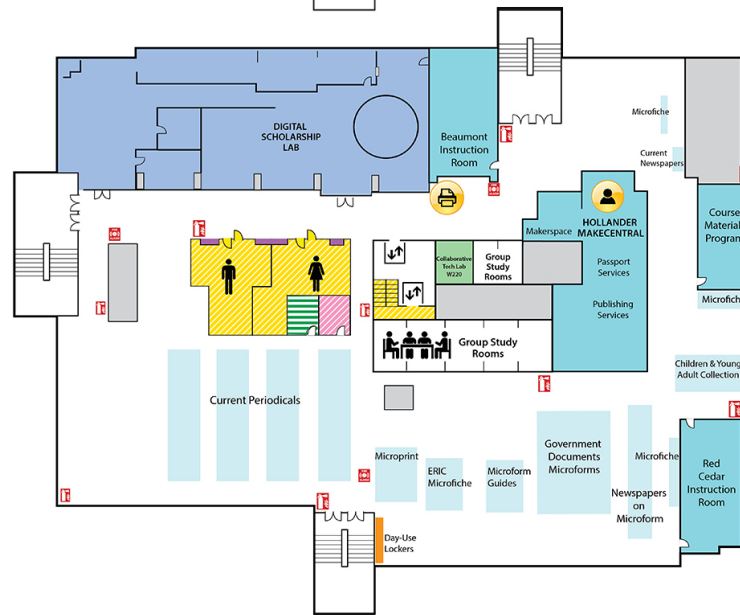

# Main Library FLOOR PLAN GUIDE

*NOTE: Locations may have changed due to ongoing space renovations. Please visit a service desk for additional assistance.*

4

## 3-WEST

- Collaborative Tech Lab (Presentation Lab W308F)
- Government Documents (U.S. and Oversize)
- 3-West Instruction Room (REAL)
- Beal Instruction Room
- Turfgrass Information Center
- Oversize Collection
- ECON and Social Sciences Help Room
- Writing Center

## 2-WEST

- Group Study Rooms
- Children's and Young Adult Literature Collection
- Collaborative Tech Lab (Mediascape Lab W220)
- Hollander MakeCentral (Copy Center)
- Course Materials Program
- Current Periodicals
- Beaumont Instruction Room
- Digital Scholarship Lab
- Red Cedar West Instruction Room
- MakeCentral (Hollander)
- Microforms
- Nursing Mothers' Room
- Publishing Services
- Writing Center