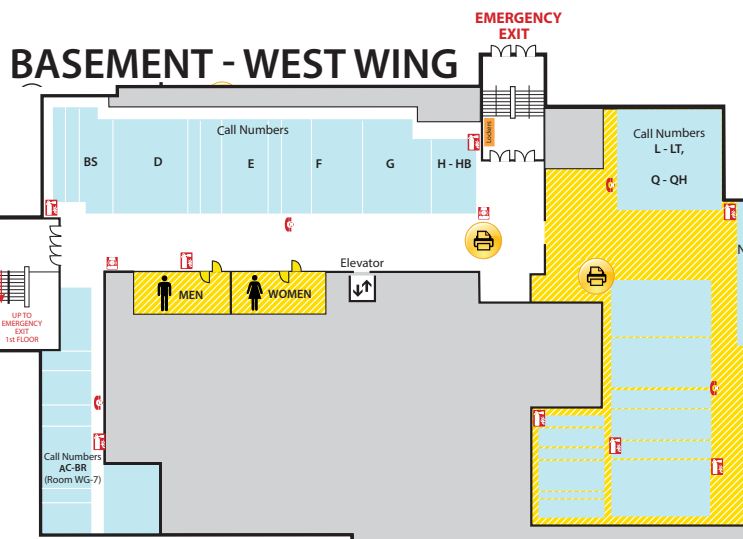

Main Library FLOOR PLAN GUIDE

NOTE: Locations may have changed due to ongoing space renovations. Please visit a service desk for additional assistance.

4

4-WEST

- Call Numbers M, N & TR (Fine Arts Library)
- Collaborative Tech Labs (A/V Labs W426H & G; Smartboard Labs W426D & F)
- Conference Rooms A and B
- Digital and Multimedia Center (Kline DMC)
- Fine Arts Library (Music and Art)
- Gaming Rooms
- Green Room
- Vincent Voice Library

2-EAST

- Maps Library
- Call Numbers G1000-9999
- Area Studies
- Planning Reports

1

First Floor WEST

- Chavez Collection
- Children's Nook
- CyberCafe
- Development Office
- Faculty Book Collection (Hollander)
- Human Resources
- New Books
- Special Collections
- Student Employment (Library; Human Resources)

First Floor CENTER

- Assistive Technology Center
- Patron Services
- Reserves
- Reference Desk (Ask a Librarian)

First Floor EAST

- Browsing Collection
- Careers Collection
- Collaborative Tech Lab (E102)
- Funding Center
- Government Documents (Census, Michigan)
- Reference Collection
- Travel Guides

B

BASEMENT WEST

- Call Numbers A-HB

BASEMENT - EAST WING

- Call Numbers QH-QR
- Call Numbers RC-RZ
- Call Numbers S, T, Z

BASEMENT CENTER

- Call Numbers L & Q-RB

BASEMENT EAST