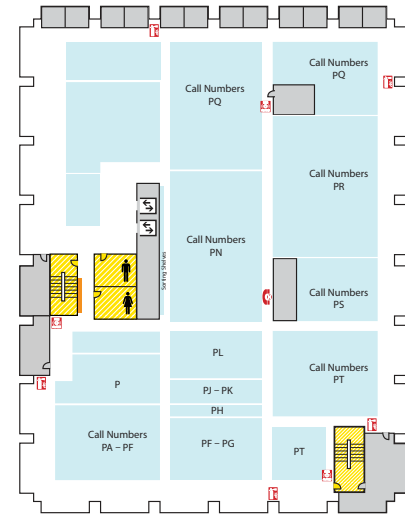

Main Library FLOOR PLAN GUIDE

NOTE: Locations may have changed due to ongoing space renovations. Please visit a service desk for additional assistance.

4

4-WEST

- Call Numbers M, N & TR (Fine Arts Library)
- Collaborative Tech Labs (A/V Labs W426H & G; Smartboard Labs W426D & F)
- Conference Rooms A and B
- Digital and Multimedia Center (Kline DMC)
- Fine Arts Library (Music and Art)
- Gaming Rooms
- Green Room
- Vincent Voice Library

4-EAST

- Call Number P

3

3-WEST

- Map Library Service Point
- Collaborative Tech Lab (Presentation Lab W308F)
- Government Documents (U.S. and Overseas)
- 3-West Instruction Room (REAL)
- Africana Reference Collection
- Beal Instruction Room
- Map Library
- Turfgrass Information Center
- Oversize Collection
- ECON and Social Sciences Help Room
- Writing Center

3-EAST

- Call Numbers HC-J
- Distance Learning Services

2

2-WEST

- Group Study Rooms
- Children's and Young Adult Literature Collection
- Collaborative Tech Lab (Mediascape Lab W220)
- Hollander MakeCentral (Copy Center)
- Course Materials Program
- Current Periodicals
- Beaumont Instruction Room
- Digital Scholarship Lab
- Passport Services
- Red Cedar West Instruction Room
- MakeCentral (Hollander)
- Microforms
- Nursing Mothers' Room
- Passport Services
- Writing Center