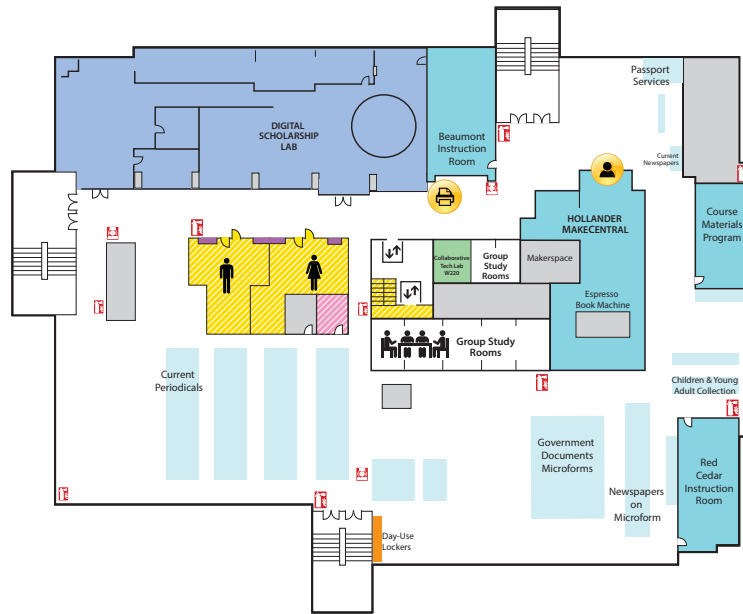

Main Library FLOOR PLAN GUIDE

NOTE: Locations may have changed due to ongoing space renovations. Please visit a service desk for additional assistance.

4

4-WEST

- Call Numbers M, N & TR (Fine Arts Library)
- Collaborative Tech Labs (A/V Labs W426H & G; Smartboard Labs W426D & F)
- Conference Rooms A and B
- Digital and Multimedia Center (Kline DMC)
- Fine Arts Library (Music and Art)
- Gaming Rooms
- Green Room
- Vincent Voice Library

4-EAST

- Call Number P

3

3-WEST

- Map Library Service Point
- Collaborative Tech Lab (Presentation Lab W308F)
- Government Documents (U.S. and Overseas)
- 3-West Instruction Room (REAL)
- Africana Reference Collection
- Beal Instruction Room
- Map Library
- Turfgrass Information Center
- Oversize Collection
- ECON and Social Sciences Help Room
- Writing Center

3-EAST

- Call Numbers HC-J
- Distance Learning Services

2

2-WEST

- Group Study Rooms
- Children's and Young Adult Literature Collection
- Collaborative Tech Lab (Mediascape Lab W220)
- Hollander MakeCentral (Copy Center)
- Course Materials Program
- Current Periodicals
- Beaumont Instruction Room
- Digital Scholarship Lab
- Passport Services
- Red Cedar West Instruction Room
- MakeCentral (Hollander)
- Microforms
- Nursing Mothers' Room
- Passport Services
- Writing Center

First Floor CENTER

- Assistive Technology Center
- Patron Services
- Reserves
- Reference Desk (Ask a Librarian)

First Floor EAST

- Browsing Collection
- Careers Collection
- Collaborative Tech Lab (E102)
- Funding Center
- Government Documents (Census, Michigan)
- Reference Collection
- Travel Guides