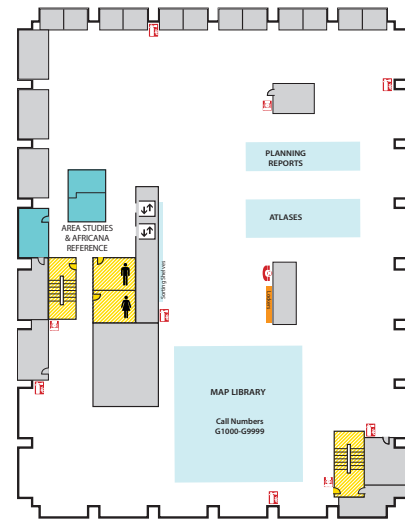

Main Library FLOOR PLAN GUIDE

NOTE: Locations may have changed due to ongoing space renovations. Please visit a service desk for additional assistance.

4

4-WEST

- Call Numbers M, N & TR (Fine Arts Library)
- Collaborative Tech Labs (A/V Labs W426H & G; Smartboard Labs W426D & F)
- Conference Rooms A and B
- Digital and Multimedia Center (Kline DMC)
- Fine Arts Library (Music and Art)
- Gaming Rooms
- Green Room
- Vincent Voice Library

4-EAST

- Call Number P

3

3-WEST

- Map Library Service Point
- Collaborative Tech Lab (Presentation Lab W308F)
- Government Documents (U.S. and Overseas)
- 3-West Instruction Room (REAL)
- Africana Reference Collection
- Beal Instruction Room
- Map Library
- Turfgrass Information Center
- Oversize Collection
- ECON and Social Sciences Help Room
- Writing Center

3-EAST

- Call Numbers HC-J
- Distance Learning Services

2

2-WEST

- Group Study Rooms
- Children's and Young Adult Literature Collection
- Collaborative Tech Lab (Mediascape Lab W220)
- Hollander MakeCentral (Copy Center)
- Course Materials Program
- Current Periodicals
- Beaumont Instruction Room
- Digital Scholarship Lab
- Passport Services
- Red Cedar West Instruction Room
- MakeCentral (Hollander)
- Microforms
- Nursing Mothers' Room
- Passport Services
- Writing Center

First Floor CENTER

- Assistive Technology Center
- Patron Services
- Reserves
- Reference Desk (Ask a Librarian)

First Floor EAST

- Browsing Collection
- Careers Collection
- Collaborative Tech Lab (E102)
- Funding Center
- Government Documents (Census, Michigan)
- Reference Collection
- Travel Guides