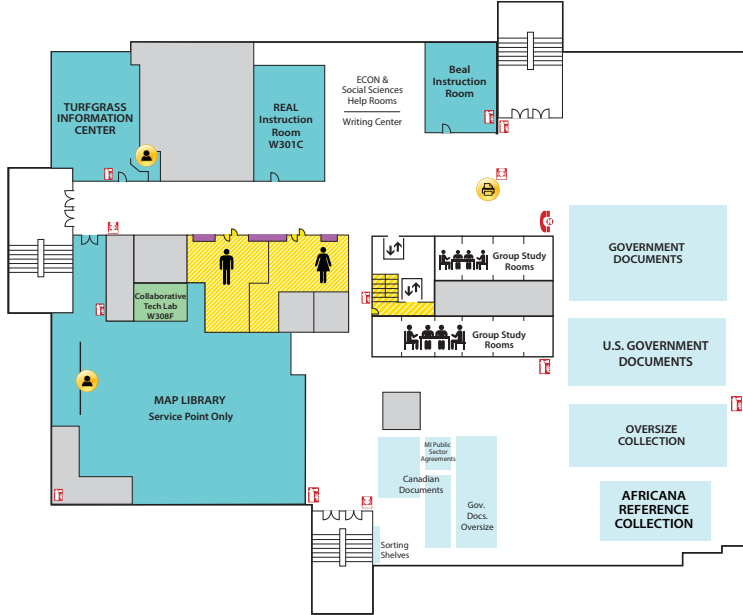

Main Library FLOOR PLAN GUIDE

NOTE: Locations may have changed due to ongoing space renovations. Please visit a service desk for additional assistance.

4

4-WEST

- Call Numbers M, N & TR (Fine Arts Library)
- Collaborative Tech Labs (A/V Labs W426H & G; Smartboard Labs W426D & F)
- Conference Rooms A and B
- Digital and Multimedia Center (Kline DMC)
- Fine Arts Library (Music and Art)
- Gaming Rooms
- Green Room
- Vincent Voice Library

4-EAST

- Call Number P

3

3-WEST

- Map Library Service Point
- Collaborative Tech Lab (Presentation Lab W308F)
- Government Documents (U.S. and Overseas)
- 3-West Instruction Room (REAL)
- Africana Reference Collection
- Beal Instruction Room
- Map Library
- Turfgrass Information Center
- Oversize Collection
- ECON and Social Sciences Help Room
- Writing Center

3-EAST

- Call Numbers HC-J
- Distance Learning Services

2

2-WEST

- Group Study Rooms
- Children's and Young Adult Literature Collection
- Collaborative Tech Lab (Mediascape Lab W220)
- Hollander MakeCentral (Copy Center)
- Course Materials Program
- Current Periodicals
- Beaumont Instruction Room
- Digital Scholarship Lab
- Passport Services
- Red Cedar West Instruction Room
- MakeCentral (Hollander)
- Microforms
- Nursing Mothers' Room
- Passport Services
- Writing Center

First Floor CENTER

- Assistive Technology Center
- Patron Services
- Reserves
- Reference Desk (Ask a Librarian)

First Floor EAST

- Browsing Collection
- Careers Collection
- Collaborative Tech Lab (E102)
- Funding Center
- Government Documents (Census, Michigan)
- Reference Collection
- Travel Guides