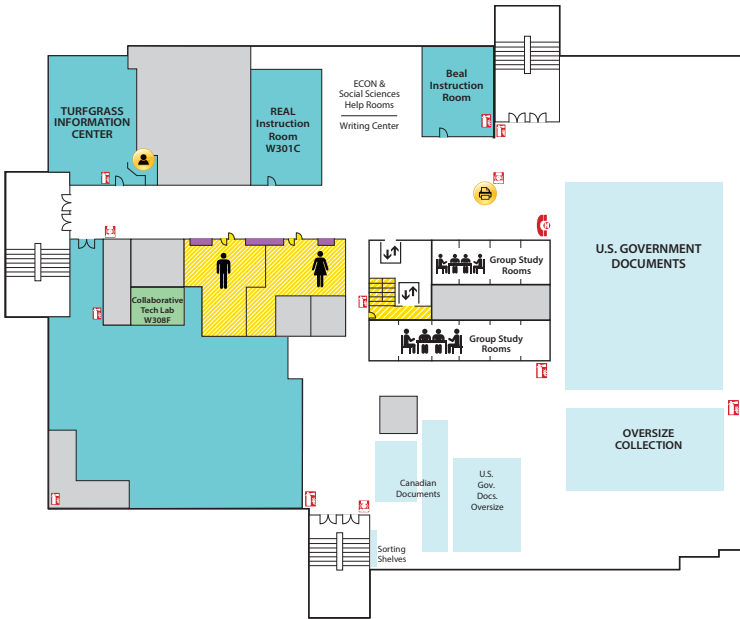

Main Library FLOOR PLAN GUIDE

NOTE: Locations may have changed due to ongoing space renovations. Please visit a service desk for additional assistance.

4

4-WEST

- Call Numbers M, N & TR (Fine Arts Library)
- Collaborative Tech Labs (A/V Labs W426H & G; Smartboard Labs W426D & F)
- Conference Rooms A and B
- Digital and Multimedia Center (Kline DMC)
- Fine Arts Library (Music and Art)
- Gaming Rooms
- Green Room
- Vincent Voice Library

4-EAST

- Call Number P

3

3-WEST

- Collaborative Tech Lab (Presentation Lab W308F)
- Government Documents (U.S. and Oversize)
- 3-West Instruction Room (REAL)
- Beal Instruction Room
- Turfgrass Information Center
- Oversize Collection
- ECON and Social Sciences Help Room
- Writing Center

3-EAST

- Call Numbers HC-J
- Distance Learning Services

2

2-WEST

- Group Study Rooms
- Children's and Young Adult Literature Collection
- Collaborative Tech Lab (Mediascape Lab W220)
- Hollander MakeCentral (Copy Center)
- Course Materials Program
- Current Periodicals
- Beaumont Instruction Room
- Digital Scholarship Lab
- Passport Services
- Red Cedar West Instruction Room
- MakeCentral (Hollander)
- Microforms
- Nursing Mothers' Room
- Passport Services
- Writing Center

2-EAST

- Map Library
- Area Studies Reference
- Planning Reports

1

First Floor WEST

- Chavez Collection
- Children's Nook
- CyberCafe
- Development Office
- Faculty Book Collection (Hollander)
- Human Resources
- New Books
- Special Collections
- Student Employment (Library; Human Resources)