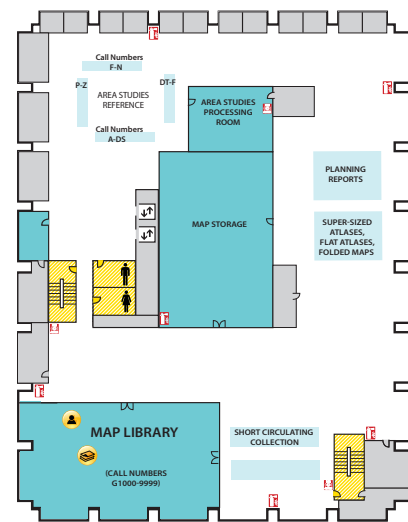

Main Library FLOOR PLAN GUIDE

NOTE: Locations may have changed due to ongoing space renovations. Please visit a service desk for additional assistance.

4

4-WEST

- Call Numbers M, N & TR (Fine Arts Library)
- Collaborative Tech Labs (A/V Labs W426H & G; Smartboard Labs W426D & F)
- Conference Rooms A and B
- Digital and Multimedia Center (Kline DMC)
- Fine Arts Library (Music and Art)
- Gaming Rooms
- Green Room
- Vincent Voice Library

4-EAST

- Call Number P

3

3-WEST

- Collaborative Tech Lab (Presentation Lab W308F)
- Government Documents (U.S. and Oversize)
- 3-West Instruction Room (REAL)
- Beal Instruction Room
- Turfgrass Information Center
- Oversize Collection
- ECON and Social Sciences Help Room
- Writing Center

3-EAST

- Call Numbers HC-J
- Distance Learning Services

2

2-WEST

- Group Study Rooms
- Children's and Young Adult Literature Collection
- Collaborative Tech Lab (Mediascape Lab W220)
- Hollander MakeCentral (Copy Center)
- Course Materials Program
- Current Periodicals
- Beaumont Instruction Room
- Digital Scholarship Lab
- Passport Services
- Red Cedar West Instruction Room
- MakeCentral (Hollander)
- Microforms
- Nursing Mothers' Room
- Passport Services
- Writing Center

2-EAST

- Map Library
- Area Studies Reference
- Planning Reports

1

First Floor WEST

- Chavez Collection
- Children's Nook
- CyberCafe
- Development Office
- Faculty Book Collection (Hollander)
- Human Resources
- New Books
- Special Collections
- Student Employment (Library; Human Resources)