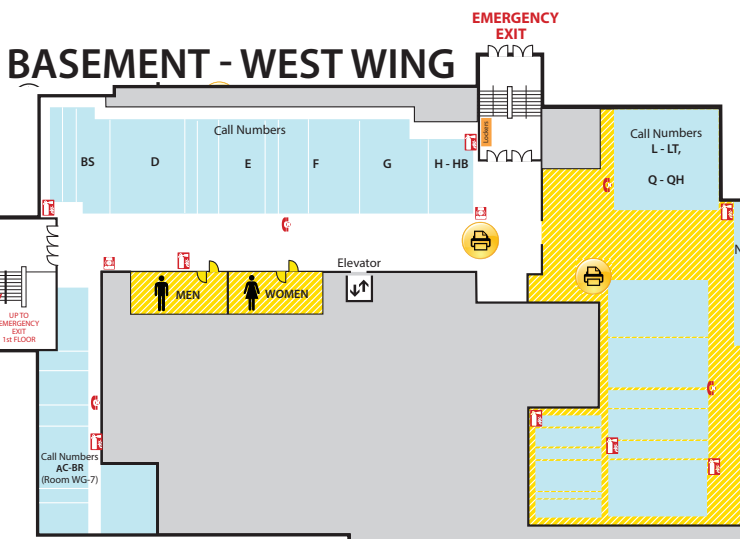

Main Library FLOOR PLAN GUIDE

NOTE: Locations may have changed due to ongoing space renovations. Please visit a service desk for additional assistance.

4

4-WEST

- Call Numbers M, N & TR (Fine Arts Library)
- Collaborative Tech Labs (A/V Labs W426H & G; Smartboard Labs W426D & F)
- Conference Rooms A and B
- Digital and Multimedia Center (Kline DMC)
- Fine Arts Library (Music and Art)
- Gaming Rooms
- Green Room
- Vincent Voice Library

2-EAST

- Map Library
- Area Studies Reference
- Planning Reports

1

First Floor WEST

- Chavez Collection
- Children's Nook
- CyberCafe
- Development Office
- Faculty Book Collection (Hollander)
- Human Resources
- New Books
- Special Collections
- Student Employment (Library; Human Resources)

First Floor CENTER

- Assistive Technology Center
- Patron Services
- Reserves
- Reference Desk (Ask a Librarian)

First Floor EAST

- Browsing Collection
- Careers Collection
- Collaborative Tech Lab (E102)
- Funding Center
- Government Documents (Census, Michigan)
- Reference Collection
- Travel Guides

B

BASEMENT WEST

- Call Numbers A-HB

BASEMENT - EAST WING

BASEMENT CENTER

- Call Numbers L & Q-RB

BASEMENT EAST

- Call Numbers RC-Z (Except TR)