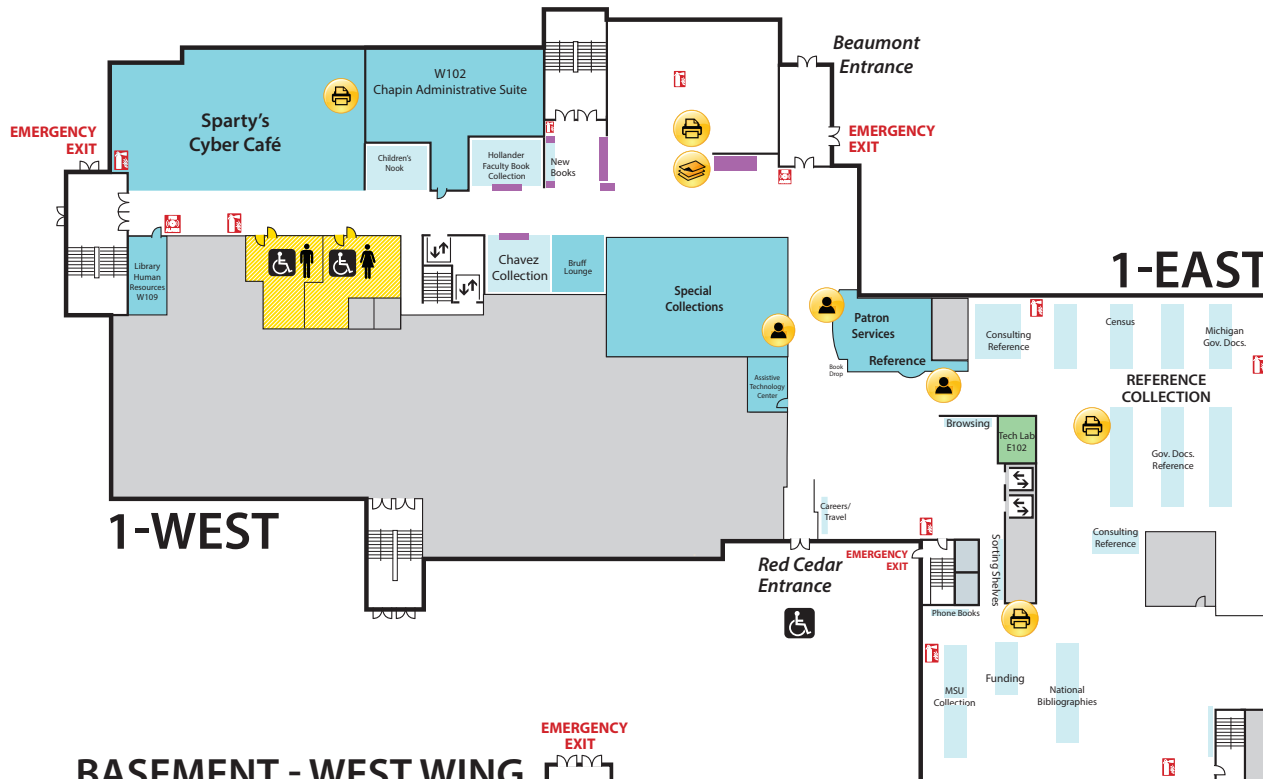

Main Library FLOOR PLAN GUIDE

NOTE: Locations may have changed due to ongoing space renovations. Please visit a service desk for additional assistance.

4

4-WEST

- Call Numbers M, N & TR (Fine Arts Library)
- Collaborative Tech Labs (A/V Labs W426H & G; Smartboard Labs W426D & F)
- Conference Rooms A and B
- Digital and Multimedia Center (Kline DMC)
- Fine Arts Library (Music and Art)
- Gaming Rooms
- Green Room
- Vincent Voice Library

3-EAST

- Call Numbers HC-J
- Distance Learning Services

2

2-WEST

- Group Study Rooms
- Children's and Young Adult Literature Collection
- Collaborative Tech Lab (Mediascape Lab W220)
- Hollander MakeCentral (Copy Center)
- Course Materials Program
- Current Periodicals
- Beaumont Instruction Room
- Digital Scholarship Lab
- Passport Services
- Red Cedar West Instruction Room
- MakeCentral (Hollander)
- Microforms
- Nursing Mothers' Room
- Passport Services
- Writing Center

2-EAST

- Map Library
- Area Studies Reference
- Planning Reports

1

First Floor WEST

- Chavez Collection
- Children's Nook
- CyberCafe
- Development Office
- Faculty Book Collection (Hollander)
- Human Resources
- New Books
- Special Collections
- Student Employment (Library; Human Resources)

First Floor CENTER

- Assistive Technology Center
- Patron Services
- Reserves
- Reference Desk (Ask a Librarian)

First Floor EAST

- Browsing Collection
- Careers Collection
- Collaborative Tech Lab (E102)
- Funding Center
- Government Documents (Census, Michigan)
- Reference Collection
- Travel Guides