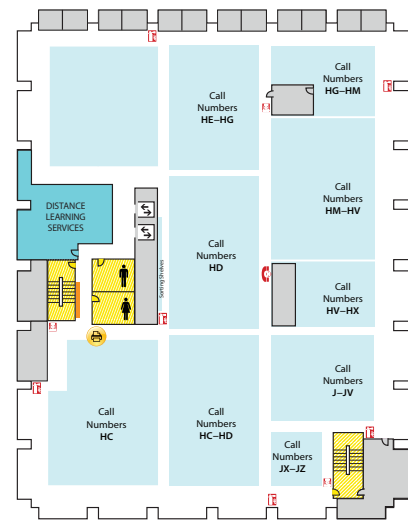

Main Library FLOOR PLAN GUIDE

NOTE: Locations may have changed due to ongoing space renovations. Please visit a service desk for additional assistance.

4

4-WEST

- Call Numbers M, N & TR (Fine Arts Library)
- Collaborative Tech Labs (A/V Labs W426H & G; Smartboard Labs W426D & F)
- Conference Rooms A and B
- Digital and Multimedia Center (Kline DMC)
- Fine Arts Library (Music and Art)
- Gaming Rooms
- Green Room
- Vincent Voice Library

4-EAST

- Call Number P

3

3-WEST

- Collaborative Tech Lab (Presentation Lab W308F)
- Government Documents (U.S. and Oversize)
- 3-West Instruction Room (REAL)
- Beal Instruction Room
- Turfgrass Information Center
- Oversize Collection
- ECON and Social Sciences Help Room
- Writing Center

3-EAST

- Call Numbers HC-J
- Distance Learning Services

2

2-WEST

- Group Study Rooms
- Children's and Young Adult Literature Collection
- Collaborative Tech Lab (Mediascape Lab W220)
- Hollander MakeCentral (Copy Center)
- Course Materials Program
- Current Periodicals
- Beaumont Instruction Room
- Digital Scholarship Lab
- Passport Services
- Red Cedar West Instruction Room
- MakeCentral (Hollander)
- Microforms
- Nursing Mothers' Room
- Passport Services
- Writing Center

First Floor CENTER

- Assistive Technology Center
- Patron Services
- Reserves
- Reference Desk (Ask a Librarian)

First Floor EAST

- Browsing Collection
- Careers Collection
- Collaborative Tech Lab (E102)
- Funding Center
- Government Documents (Census, Michigan)
- Reference Collection
- Travel Guides