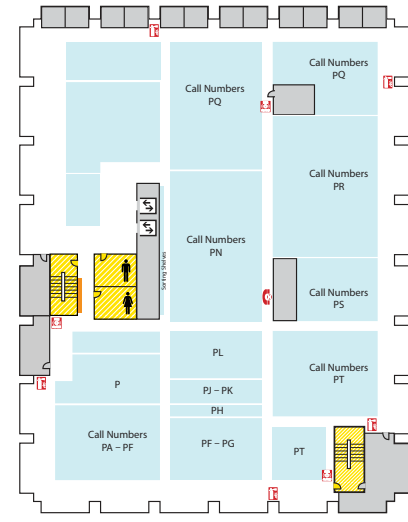

Main Library FLOOR PLAN GUIDE

NOTE: Locations may have changed due to ongoing space renovations. Please visit a service desk for additional assistance.

4

4-WEST

- Call Numbers M, N & TR (Fine Arts Library)
- Collaborative Tech Labs (A/V Labs W426H & G; Smartboard Labs W426D & F)
- Conference Rooms A and B
- Digital and Multimedia Center (Kline DMC)
- Fine Arts Library (Music and Art)
- Gaming Rooms
- Green Room
- Vincent Voice Library

4-EAST

- Call Number P

3

3-WEST

- Collaborative Tech Lab (Presentation Lab W308F)
- Government Documents (U.S. and Oversize)
- 3-West Instruction Room (REAL)
- Beal Instruction Room
- Turfgrass Information Center
- Oversize Collection
- ECON and Social Sciences Help Room
- Writing Center

3-EAST

- Call Numbers HC-J
- Distance Learning Services

2

2-WEST

- Group Study Rooms
- Children's and Young Adult Literature Collection
- Collaborative Tech Lab (Mediascape Lab W220)
- Hollander MakeCentral (Copy Center)
- Course Materials Program
- Current Periodicals
- Beaumont Instruction Room
- Digital Scholarship Lab
- Passport Services
- Red Cedar West Instruction Room
- MakeCentral (Hollander)
- Microforms
- Nursing Mothers' Room
- Passport Services
- Writing Center

2-EAST

- Map Library
- Area Studies Reference
- Planning Reports

1

First Floor WEST

- Chavez Collection
- Children's Nook
- CyberCafe
- Development Office
- Faculty Book Collection (Hollander)
- Human Resources
- New Books
- Special Collections
- Student Employment (Library; Human Resources)