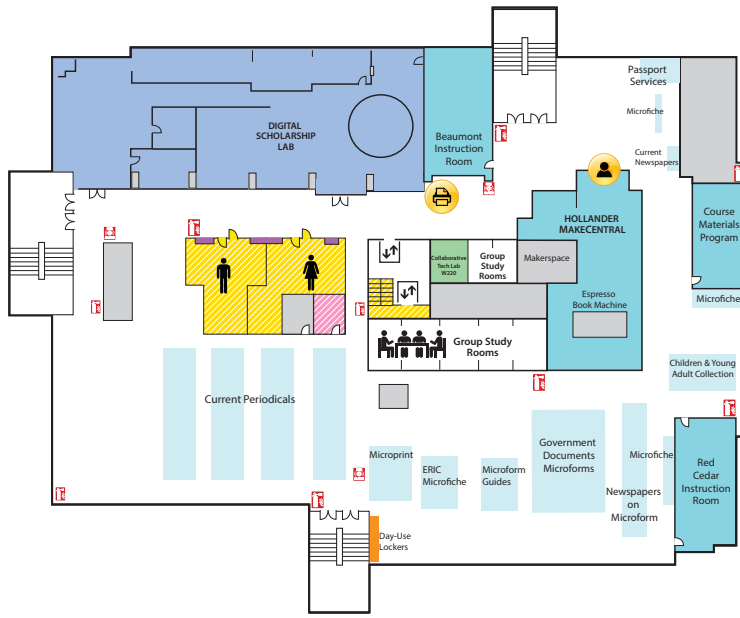

Main Library FLOOR PLAN GUIDE

NOTE: Locations may have changed due to ongoing space renovations. Please visit a service desk for additional assistance.

4

4-WEST

- Call Numbers M, N & TR (Fine Arts Library)
- Collaborative Tech Labs (A/V Labs W426H & G; Smartboard Labs W426D & F)
- Conference Rooms A and B
- Digital and Multimedia Center (Kline DMC)
- Fine Arts Library (Music and Art)
- Gaming Rooms
- Green Room
- Vincent Voice Library

4-EAST

- Call Number P

3

3-WEST

- Collaborative Tech Lab (Presentation Lab W308F)
- Government Documents (U.S. and Oversize)
- 3-West Instruction Room (REAL)
- Beal Instruction Room
- Turfgrass Information Center
- Oversize Collection
- ECON and Social Sciences Help Room
- Writing Center

3-EAST

- Call Numbers HC-J
- Distance Learning Services

2

2-WEST

- Group Study Rooms
- Children's and Young Adult Literature Collection
- Collaborative Tech Lab (Mediascape Lab W220)
- Hollander MakeCentral (Copy Center)
- Course Materials Program
- Current Periodicals
- Beaumont Instruction Room
- Digital Scholarship Lab
- Passport Services
- Red Cedar West Instruction Room
- MakeCentral (Hollander)
- Microforms
- Nursing Mothers' Room
- Passport Services
- Writing Center

2-EAST

- Map Library
- Area Studies Reference
- Planning Reports

1

First Floor WEST

- Chavez Collection
- Children's Nook
- CyberCafe
- Development Office
- Faculty Book Collection (Hollander)
- Human Resources
- New Books
- Special Collections
- Student Employment (Library; Human Resources)