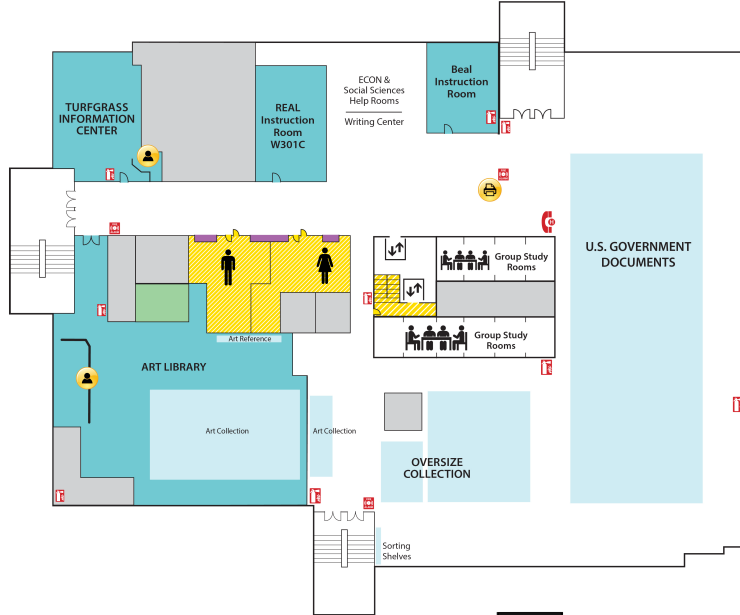

Main Library FLOOR PLAN GUIDE

NOTE: Locations may have changed due to ongoing space renovations. Please visit a service desk for additional assistance.

4

4-WEST

- Call Number M (Music Library)
- Collaborative Tech Labs (A/V Labs W426H & G; Smartboard Labs W426D & F)
- Conference Rooms A and B
- Digital and Multimedia Center (Kline DMC)
- Fine Arts Library (Music and Art)
- Gaming Rooms
- Green Room
- Vincent Voice Library

4-EAST

- Call Number P

3

3-WEST

- Call Numbers N, TR
- Collaborative Tech Lab (Presentation Lab W308F)
- Government Documents (U.S. and Overseas)
- 3-West Instruction Room (REAL)
- Beal Instruction Room
- Art Library
- Turfgrass Information Center
- Oversize Collection
- ECON and Social Sciences Help Room
- Writing Center

3-EAST

- Distance Learning Services

2

2-WEST

- Group Study Rooms
- Children's and Young Adult Literature Collection
- Collaborative Tech Lab (Mediascape Lab W220)
- Hollander MakeCentral (Copy Center)
- Course Materials Program
- Current Periodicals
- Beaumont Instruction Room
- Digital Scholarship Lab
- Red Cedar West Instruction Room
- MakeCentral (Hollander)
- Microforms
- Nursing Mothers' Room
- Publishing Services
- Writing Center

2-EAST

- Map Library
- Area Studies Reference
- Planning Reports

1

First Floor WEST

- Chavez Collection
- Children's Nook
- CyberCafe
- Development Office
- Faculty Book Collection (Hollander)
- Human Resources
- New Books
- Special Collections
- Student Employment (Library; Human Resources)