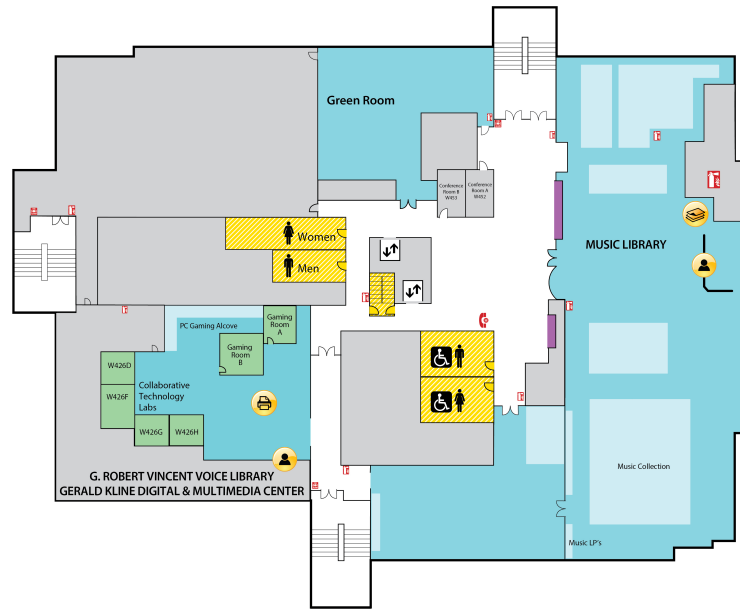

Main Library FLOOR PLAN GUIDE

NOTE: Locations may have changed due to ongoing space renovations. Please visit a service desk for additional assistance.

4

4-WEST

- Call Number M (Music Library)
- Collaborative Tech Labs (A/V Labs W426H & G; Smartboard Labs W426D & F)
- Conference Rooms A and B
- Digital and Multimedia Center (Kline DMC)
- Fine Arts Library (Music and Art)
- Gaming Rooms
- Green Room
- Vincent Voice Library

4-EAST

- Call Number P

3

3-WEST

- Call Numbers N, TR
- Collaborative Tech Lab (Presentation Lab W308F)
- Government Documents (U.S. and Overseas)
- 3-West Instruction Room (REAL)
- Beal Instruction Room
- Art Library
- Turfgrass Information Center
- Oversize Collection
- ECON and Social Sciences Help Room
- Writing Center

3-EAST

- Distance Learning Services

2

2-WEST

- Group Study Rooms
- Children's and Young Adult Literature Collection
- Collaborative Tech Lab (Mediascape Lab W220)
- Hollander MakeCentral (Copy Center)
- Course Materials Program
- Current Periodicals
- Beaumont Instruction Room
- Digital Scholarship Lab
- Red Cedar West Instruction Room
- MakeCentral (Hollander)
- Microforms
- Nursing Mothers' Room
- Publishing Services
- Writing Center

2-EAST

- Map Library
- Area Studies Reference
- Planning Reports

1

First Floor WEST

- Chavez Collection
- Children's Nook
- CyberCafe
- Development Office
- Faculty Book Collection (Hollander)
- Human Resources
- New Books
- Special Collections
- Student Employment (Library; Human Resources)