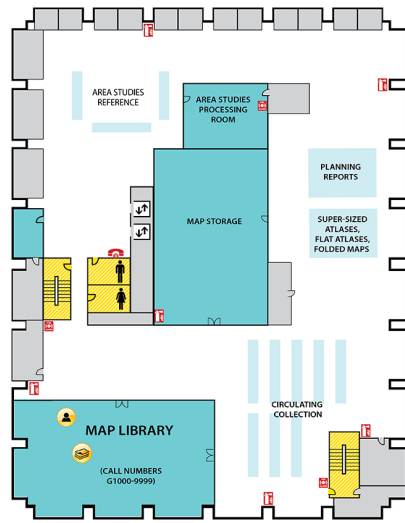

Main Library FLOOR PLAN GUIDE

NOTE: Locations may have changed due to ongoing space renovations. Please visit a service desk for additional assistance.

4

4-WEST

- Call Number M (Music Library)
- Collaborative Tech Labs (A/V Labs W426H & G; Smartboard Labs W426D & F)
- Conference Rooms A and B
- Digital and Multimedia Center (Kline DMC)
- Fine Arts Library (Music and Art)
- Gaming Rooms
- Green Room
- Vincent Voice Library

4-EAST

- Call Number P

3

3-WEST

- Call Numbers N, TR
- Collaborative Tech Lab (Presentation Lab W308F)
- Government Documents (U.S. and Overseas)
- 3-West Instruction Room (REAL)
- Beal Instruction Room
- Art Library
- Turfgrass Information Center
- Oversize Collection
- ECON and Social Sciences Help Room
- Writing Center

3-EAST

- Distance Learning Services

2

2-WEST

- Group Study Rooms
- Children's and Young Adult Literature Collection
- Collaborative Tech Lab (Mediascape Lab W220)
- Hollander MakeCentral (Copy Center)
- Course Materials Program
- Current Periodicals
- Beaumont Instruction Room
- Digital Scholarship Lab
- Red Cedar West Instruction Room
- MakeCentral (Hollander)
- Microforms
- Nursing Mothers' Room
- Publishing Services
- Writing Center

2-EAST

- Map Library
- Area Studies Reference
- Planning Reports

1

First Floor WEST

- Chavez Collection
- Children's Nook
- CyberCafe
- Development Office
- Faculty Book Collection (Hollander)
- Human Resources
- New Books
- Special Collections
- Student Employment (Library; Human Resources)