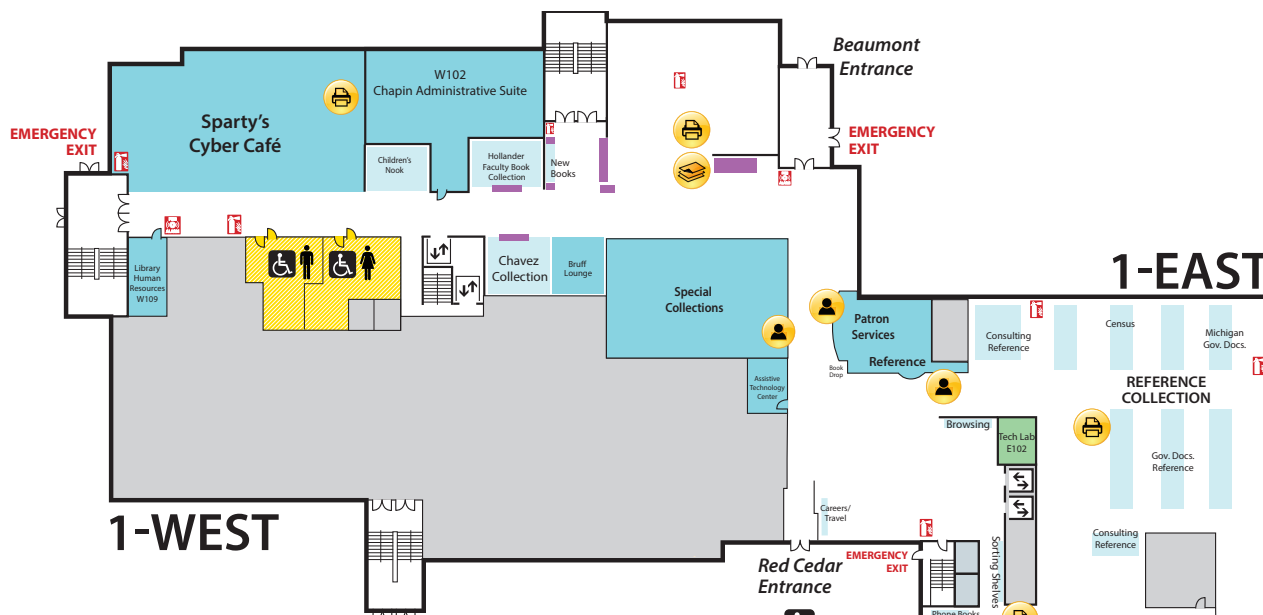

Main Library FLOOR PLAN GUIDE

NOTE: Locations may have changed due to ongoing space renovations. Please visit a service desk for additional assistance.

4

4-WEST

- Call Number M (Music Library)
- Collaborative Tech Labs (A/V Labs W426H & G; Smartboard Labs W426D & F)
- Conference Rooms A and B
- Digital and Multimedia Center (Kline DMC)
- Fine Arts Library (Music and Art)
- Gaming Rooms
- Green Room
- Vincent Voice Library

3-EAST

- Distance Learning Services

2

2-WEST

- Group Study Rooms
- Children's and Young Adult Literature Collection
- Collaborative Tech Lab (Mediascape Lab W220)
- Hollander MakeCentral (Copy Center)
- Course Materials Program
- Current Periodicals
- Beaumont Instruction Room
- Digital Scholarship Lab
- Red Cedar West Instruction Room
- MakeCentral (Hollander)
- Microforms
- Nursing Mothers' Room
- Publishing Services
- Writing Center

2-EAST

- Map Library
- Area Studies Reference
- Planning Reports

1

First Floor WEST

- Chavez Collection
- Children's Nook
- CyberCafe
- Development Office
- Faculty Book Collection (Hollander)
- Human Resources
- New Books
- Special Collections
- Student Employment (Library; Human Resources)

1-EAST

First Floor CENTER

- Assitive Technology Center
- Patron Services
- Reserves
- Reference Desk (Ask a Librarian)

First Floor EAST

- Browsing Collection
- Careers Collection
- Collaborative Tech Lab (E102)
- Funding Center
- Government Documents (Census, Michigan)
- Reference Collection
- Travel Guides