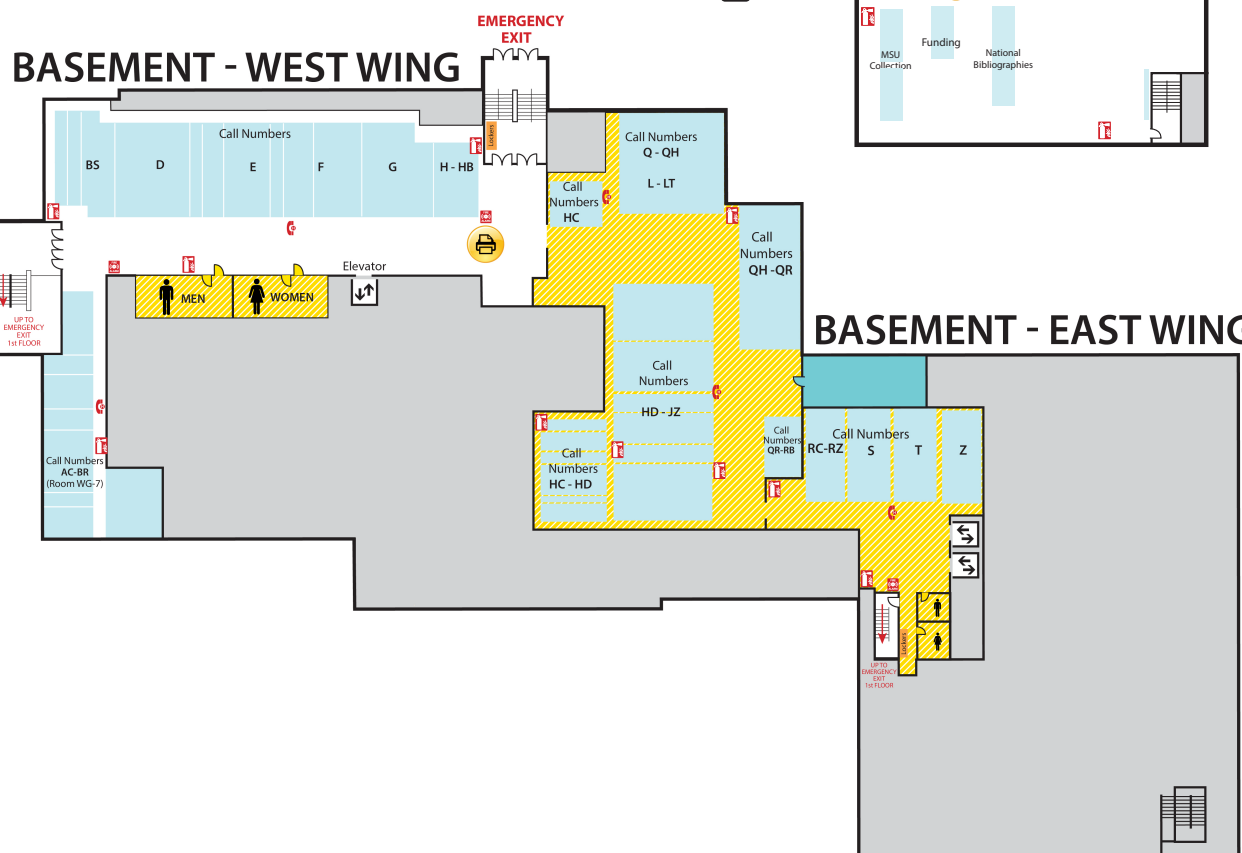

Main Library FLOOR PLAN GUIDE

NOTE: Locations may have changed due to ongoing space renovations. Please visit a service desk for additional assistance.

4

4-WEST

- Call Number M (Music Library)
- Collaborative Tech Labs (A/V Labs W426H & G; Smartboard Labs W426D & F)
- Conference Rooms A and B
- Digital and Multimedia Center (Kline DMC)
- Fine Arts Library (Music and Art)
- Gaming Rooms
- Green Room
- Vincent Voice Library

2-EAST

- Map Library
- Area Studies Reference
- Planning Reports

1

First Floor WEST

- Chavez Collection
- Children's Nook
- CyberCafe
- Development Office
- Faculty Book Collection (Hollander)
- Human Resources
- New Books
- Special Collections
- Student Employment (Library; Human Resources)

1-EAST

First Floor CENTER

- Assitive Technology Center
- Patron Services
- Reserves
- Reference Desk (Ask a Librarian)

First Floor EAST

- Browsing Collection
- Careers Collection
- Collaborative Tech Lab (E102)
- Funding Center
- Government Documents (Census, Michigan)
- Reference Collection
- Travel Guides

B

BASEMENT WEST

- Call Numbers A-H

BASEMENT - EAST WING

- Call Numbers HC-JZ, L & Q-RB

BASEMENT EAST

- Call Numbers RC-Z (Except TR)

North