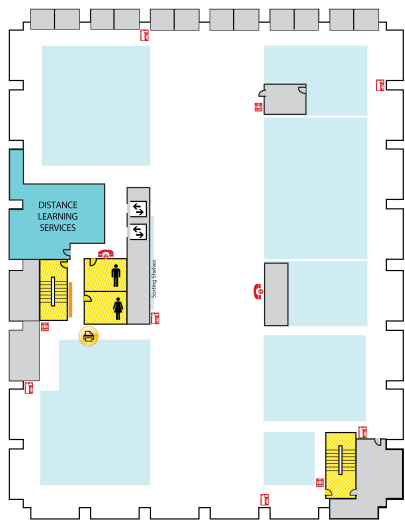

Main Library FLOOR PLAN GUIDE

NOTE: Locations may have changed due to ongoing space renovations. Please visit a service desk for additional assistance.

4

4-WEST

- Call Number M (Music Library)
- Collaborative Tech Labs (A/V Labs W426H & G; Smartboard Labs W426D & F)
- Conference Rooms A and B
- Digital and Multimedia Center (Kline DMC)
- Fine Arts Library (Music and Art)
- Gaming Rooms
- Green Room
- Vincent Voice Library

4-EAST

- Call Number P

3

3-WEST

- Call Numbers N, TR
- Collaborative Tech Lab (Presentation Lab W308F)
- Government Documents (U.S. and Overseas)
- 3-West Instruction Room (REAL)
- Beal Instruction Room
- Art Library
- Turfgrass Information Center
- Oversize Collection
- ECON and Social Sciences Help Room
- Writing Center

3-EAST

- Distance Learning Services

2

2-WEST

- Group Study Rooms
- Children's and Young Adult Literature Collection
- Collaborative Tech Lab (Mediascape Lab W220)
- Hollander MakeCentral (Copy Center)
- Course Materials Program
- Current Periodicals
- Beaumont Instruction Room
- Digital Scholarship Lab
- Red Cedar West Instruction Room
- MakeCentral (Hollander)
- Microforms
- Nursing Mothers' Room
- Publishing Services
- Writing Center

2-EAST

- Map Library
- Area Studies Reference
- Planning Reports

1

First Floor WEST

- Chavez Collection
- Children's Nook
- CyberCafe
- Development Office
- Faculty Book Collection (Hollander)
- Human Resources
- New Books
- Special Collections
- Student Employment (Library; Human Resources)