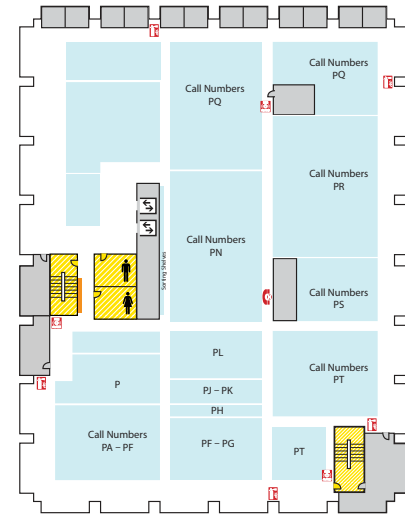

Main Library FLOOR PLAN GUIDE

NOTE: Locations may have changed due to ongoing space renovations. Please visit a service desk for additional assistance.

4

4-WEST

- Call Number M (Music Library)
- Collaborative Tech Labs (A/V Labs W426H & G; Smartboard Labs W426D & F)
- Conference Rooms A and B
- Digital and Multimedia Center (Kline DMC)
- Fine Arts Library (Music and Art)
- Gaming Rooms
- Green Room
- Vincent Voice Library

4-EAST

- Call Number P

3

3-WEST

- Call Numbers N, TR
- Collaborative Tech Lab (Presentation Lab W308F)
- Government Documents (U.S. and Overseas)
- 3-West Instruction Room (REAL)
- Beal Instruction Room
- Art Library
- Turfgrass Information Center
- Oversize Collection
- ECON and Social Sciences Help Room
- Writing Center

3-EAST

- Distance Learning Services

2

2-WEST

- Group Study Rooms
- Children's and Young Adult Literature Collection
- Collaborative Tech Lab (Mediascape Lab W220)
- Hollander MakeCentral (Copy Center)
- Course Materials Program
- Current Periodicals
- Beaumont Instruction Room
- Digital Scholarship Lab
- Red Cedar West Instruction Room
- MakeCentral (Hollander)
- Microforms
- Nursing Mothers' Room
- Publishing Services
- Writing Center