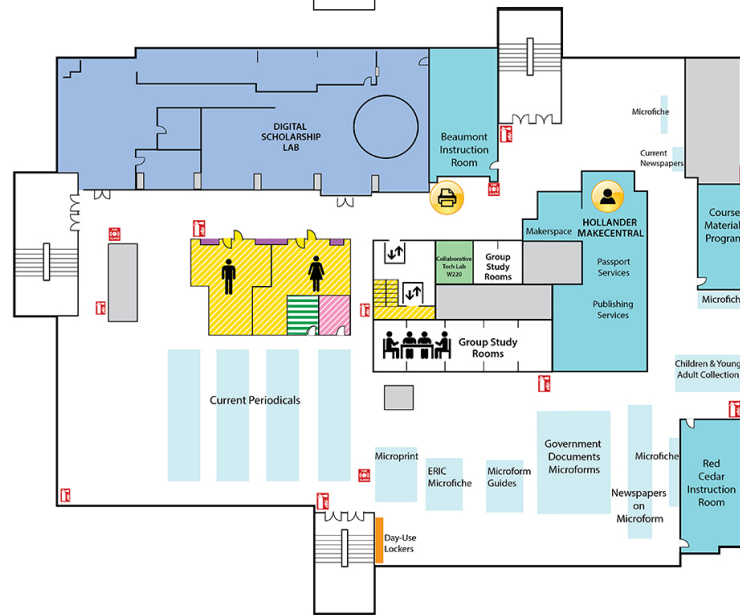

Main Library FLOOR PLAN GUIDE

NOTE: Locations may have changed due to ongoing space renovations. Please visit a service desk for additional assistance.

4

4-WEST

- Call Number M (Music Library)
- Collaborative Tech Labs (A/V Labs W426H & G; Smartboard Labs W426D & F)
- Conference Rooms A and B
- Digital and Multimedia Center (Kline DMC)
- Fine Arts Library (Music and Art)
- Gaming Rooms
- Green Room
- Vincent Voice Library

4-EAST

- Call Number P

3

3-WEST

- Call Numbers N, TR
- Collaborative Tech Lab (Presentation Lab W308F)
- Government Documents (U.S. and Overseas)
- 3-West Instruction Room (REAL)
- Beal Instruction Room
- Art Library
- Turfgrass Information Center
- Oversize Collection
- ECON and Social Sciences Help Room
- Writing Center

3-EAST

- Distance Learning Services

2

2-WEST

- Group Study Rooms
- Children's and Young Adult Literature Collection
- Collaborative Tech Lab (Mediascape Lab W220)
- Hollander MakeCentral (Copy Center)
- Course Materials Program
- Current Periodicals
- Beaumont Instruction Room
- Digital Scholarship Lab
- Red Cedar West Instruction Room
- MakeCentral (Hollander)
- Microforms
- Nursing Mothers' Room
- Publishing Services
- Writing Center

2-EAST

- Map Library
- Area Studies Reference
- Planning Reports

1

First Floor WEST

- Chavez Collection
- Children's Nook
- CyberCafe
- Development Office
- Faculty Book Collection (Hollander)
- Human Resources
- New Books
- Special Collections
- Student Employment (Library; Human Resources)