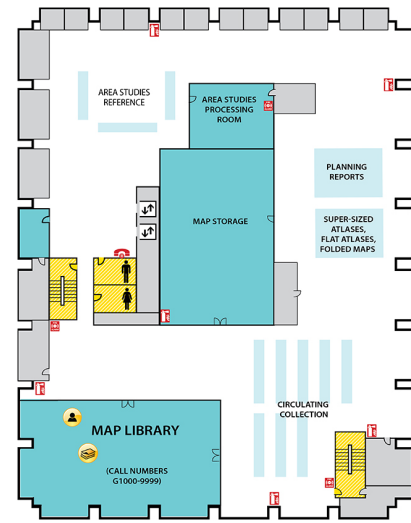

Main Library FLOOR PLAN GUIDE

NOTE: Locations may have changed due to ongoing space renovations. Please visit a service desk for additional assistance.

4

4-WEST

- Call Numbers M, N & TR (Fine Arts Library)
- Collaborative Tech Labs (A/V Labs W426H & G; Smartboard Labs W426D & F)
- Conference Rooms A and B
- Digital and Multimedia Center (Kline DMC)
- Fine Arts Library (Music and Art)
- Gaming Rooms
- Green Room
- Vincent Voice Library

4-EAST

- Call Number P

3

3-WEST

- Collaborative Tech Lab (Presentation Lab W308F)
- Government Documents (U.S. and Oversize)
- 3-West Instruction Room (REAL)
- Beal Instruction Room
- Turfgrass Information Center
- Oversize Collection
- ECON and Social Sciences Help Room
- Writing Center

3-EAST

- Distance Learning Services

2

2-WEST

- Group Study Rooms
- Children's and Young Adult Literature Collection
- Collaborative Tech Lab (Mediascape Lab W220)
- Hollander MakeCentral (Copy Center)
- Course Materials Program
- Current Periodicals
- Beaumont Instruction Room
- Digital Scholarship Lab
- Red Cedar West Instruction Room
- MakeCentral (Hollander)
- Microforms
- Nursing Mothers' Room
- Publishing Services
- Writing Center

2-EAST

- Map Library
- Area Studies Reference
- Planning Reports

1

First Floor WEST

- Chavez Collection
- Children's Nook
- CyberCafe
- Development Office
- Faculty Book Collection (Hollander)
- Human Resources
- New Books
- Special Collections
- Student Employment (Library; Human Resources)