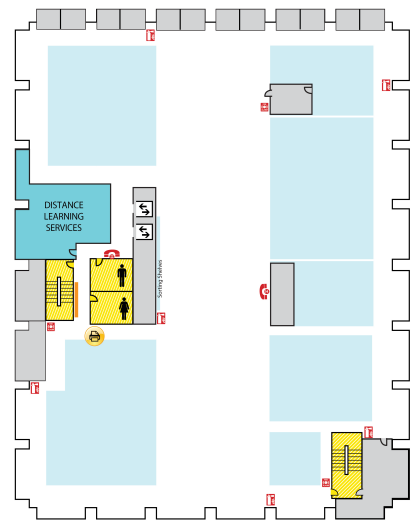

Main Library FLOOR PLAN GUIDE

NOTE: Locations may have changed due to ongoing space renovations. Please visit a service desk for additional assistance.

4

4-WEST

- Call Numbers M, N & TR (Fine Arts Library)
- Collaborative Tech Labs (A/V Labs W426H & G; Smartboard Labs W426D & F)
- Conference Rooms A and B
- Digital and Multimedia Center (Kline DMC)
- Fine Arts Library (Music and Art)
- Gaming Rooms
- Green Room
- Vincent Voice Library

4-EAST

- Call Number P

3

3-WEST

- Collaborative Tech Lab (Presentation Lab W308F)
- Government Documents (U.S. and Oversize)
- 3-West Instruction Room (REAL)
- Beal Instruction Room
- Turfgrass Information Center
- Oversize Collection
- ECON and Social Sciences Help Room
- Writing Center

3-EAST

- Distance Learning Services

2

2-WEST

- Group Study Rooms
- Children's and Young Adult Literature Collection
- Collaborative Tech Lab (Mediascape Lab W220)
- Hollander MakeCentral (Copy Center)
- Course Materials Program
- Current Periodicals
- Beaumont Instruction Room
- Digital Scholarship Lab
- Red Cedar West Instruction Room
- MakeCentral (Hollander)
- Microforms
- Nursing Mothers' Room
- Publishing Services
- Writing Center

2-EAST

- Map Library
- Area Studies Reference
- Planning Reports

1

First Floor WEST

- Chavez Collection
- Children's Nook
- CyberCafe
- Development Office
- Faculty Book Collection (Hollander)
- Human Resources
- New Books
- Special Collections
- Student Employment (Library; Human Resources)