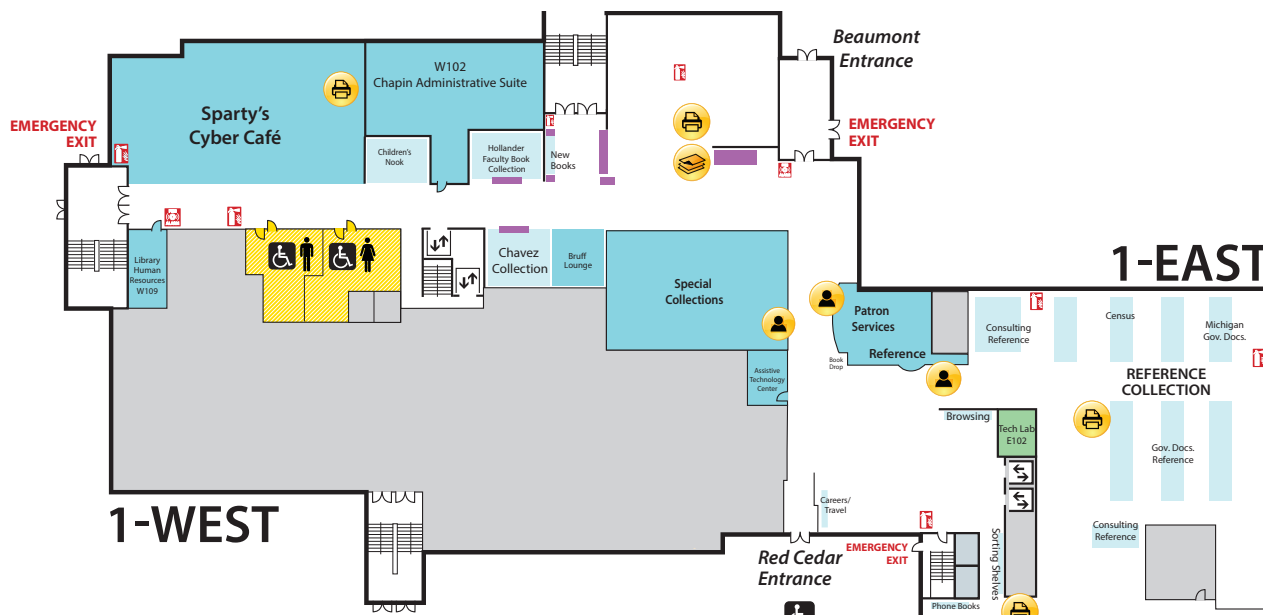

Main Library FLOOR PLAN GUIDE

NOTE: Locations may have changed due to ongoing space renovations. Please visit a service desk for additional assistance.

4

4-WEST

- Call Numbers M, N & TR (Fine Arts Library)
- Collaborative Tech Labs (A/V Labs W426H & G; Smartboard Labs W426D & F)
- Conference Rooms A and B
- Digital and Multimedia Center (Kline DMC)
- Fine Arts Library (Music and Art)
- Gaming Rooms
- Green Room
- Vincent Voice Library

3-EAST

- Distance Learning Services

2

2-WEST

- Group Study Rooms
- Children's and Young Adult Literature Collection
- Collaborative Tech Lab (Mediascape Lab W220)
- Hollander MakeCentral (Copy Center)
- Course Materials Program
- Current Periodicals
- Beaumont Instruction Room
- Digital Scholarship Lab
- Red Cedar West Instruction Room
- MakeCentral (Hollander)
- Microforms
- Nursing Mothers' Room
- Publishing Services
- Writing Center

2-EAST

- Map Library
- Area Studies Reference
- Planning Reports

1

First Floor WEST

- Chavez Collection
- Children's Nook
- CyberCafe
- Development Office
- Faculty Book Collection (Hollander)
- Human Resources
- New Books
- Special Collections
- Student Employment (Library; Human Resources)

First Floor CENTER

- Assistive Technology Center
- Patron Services
- Reserves
- Reference Desk (Ask a Librarian)

First Floor EAST

- Browsing Collection
- Careers Collection
- Collaborative Tech Lab (E102)
- Funding Center
- Government Documents (Census, Michigan)
- Reference Collection
- Travel Guides