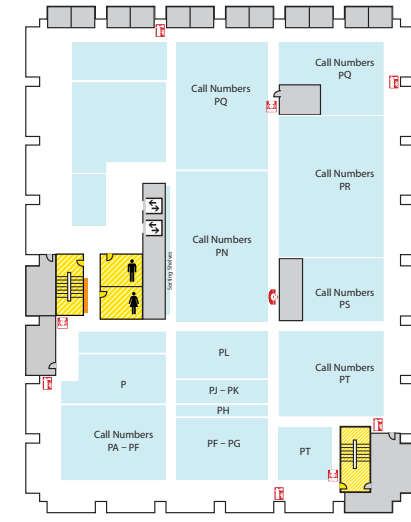

Main Library FLOOR PLAN GUIDE

NOTE: Locations may have changed due to ongoing space renovations. Please visit a service desk for additional assistance.

4

4-WEST

- Call Numbers M, N & TR (Fine Arts Library)
- Collaborative Tech Labs (A/V Labs W426H & G; Smartboard Labs W426D & F)
- Conference Rooms A and B
- Digital and Multimedia Center (Kline DMC)
- Fine Arts Library (Music and Art)
- Gaming Rooms
- Green Room
- Vincent Voice Library

4-EAST

- Call Number P

3

3-WEST

- Collaborative Tech Lab (Presentation Lab W308F)
- Government Documents (U.S. and Oversize)
- 3-West Instruction Room (REAL)
- Beal Instruction Room
- Turfgrass Information Center
- Oversize Collection
- ECON and Social Sciences Help Room
- Writing Center

3-EAST

- Distance Learning Services

2

2-WEST

- Group Study Rooms
- Children's and Young Adult Literature Collection
- Collaborative Tech Lab (Mediascape Lab W220)
- Hollander MakeCentral (Copy Center)
- Course Materials Program
- Current Periodicals
- Beaumont Instruction Room
- Digital Scholarship Lab
- Red Cedar West Instruction Room
- MakeCentral (Hollander)
- Microforms
- Nursing Mothers' Room
- Publishing Services
- Writing Center

2-EAST

- Map Library
- Area Studies Reference
- Planning Reports

1

First Floor WEST

- Chavez Collection
- Children's Nook
- CyberCafe
- Development Office
- Faculty Book Collection (Hollander)
- Human Resources
- New Books
- Special Collections
- Student Employment (Library; Human Resources)