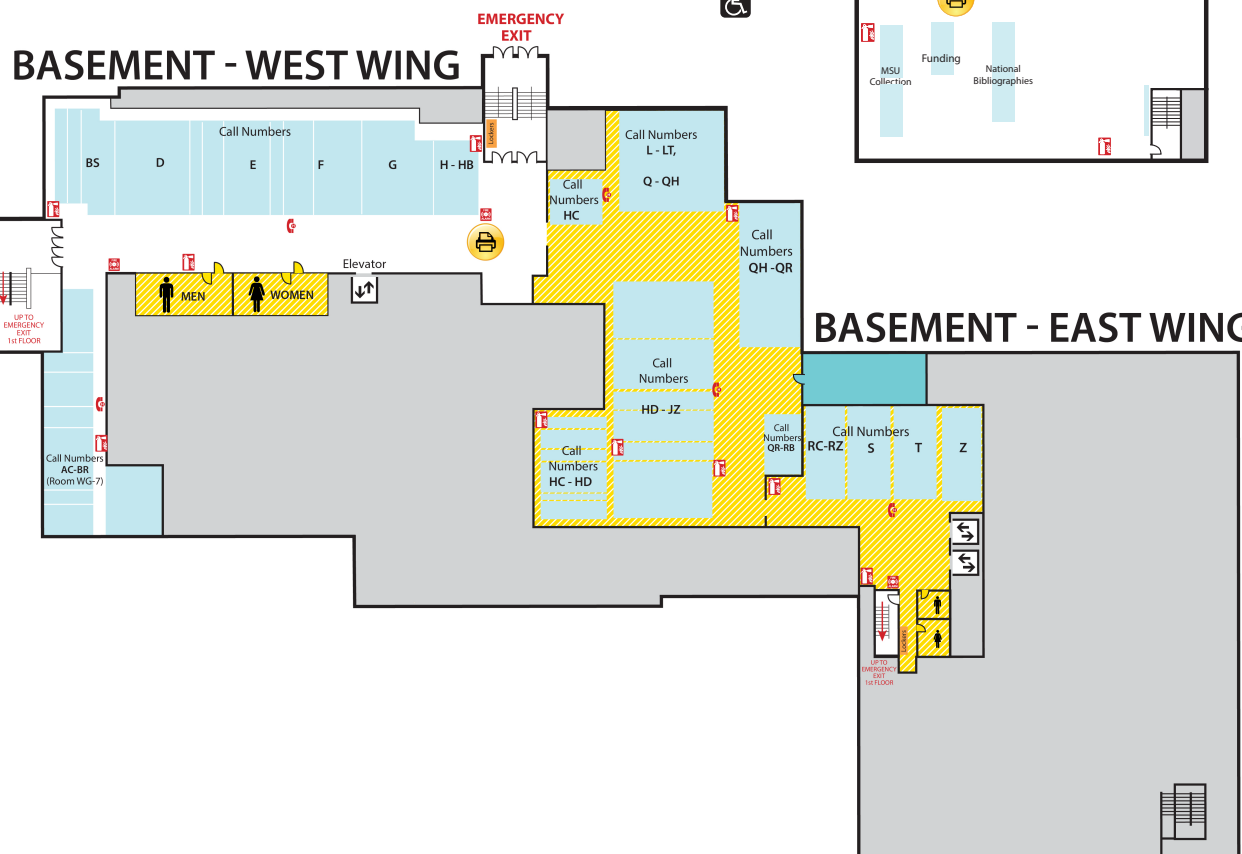

Main Library FLOOR PLAN GUIDE

NOTE: Locations may have changed due to ongoing space renovations. Please visit a service desk for additional assistance.

4

4-WEST

- Call Numbers M, N & TR (Fine Arts Library)
- Collaborative Tech Labs (A/V Labs W426H & G; Smartboard Labs W426D & F)
- Conference Rooms A and B
- Digital and Multimedia Center (Kline DMC)
- Fine Arts Library (Music and Art)
- Gaming Rooms
- Green Room
- Vincent Voice Library

2-EAST

- Map Library
- Area Studies Reference
- Planning Reports

1

First Floor WEST

- Chavez Collection
- Children's Nook
- CyberCafe
- Development Office
- Faculty Book Collection (Hollander)
- Human Resources
- New Books
- Special Collections
- Student Employment (Library; Human Resources)

First Floor CENTER

- Assistive Technology Center
- Patron Services
- Reserves
- Reference Desk (Ask a Librarian)

First Floor EAST

- Browsing Collection
- Careers Collection
- Collaborative Tech Lab (E102)
- Funding Center
- Government Documents (Census, Michigan)
- Reference Collection
- Travel Guides

B

BASEMENT WEST

- Call Numbers A-H

BASEMENT CENTER

- Call Numbers HC-JZ, L & Q-RB

BASEMENT EAST

- Call Numbers RC-Z (Except TR)

Locations may have changed due to ongoing space renovations. Please visit a service desk for additional assistance.