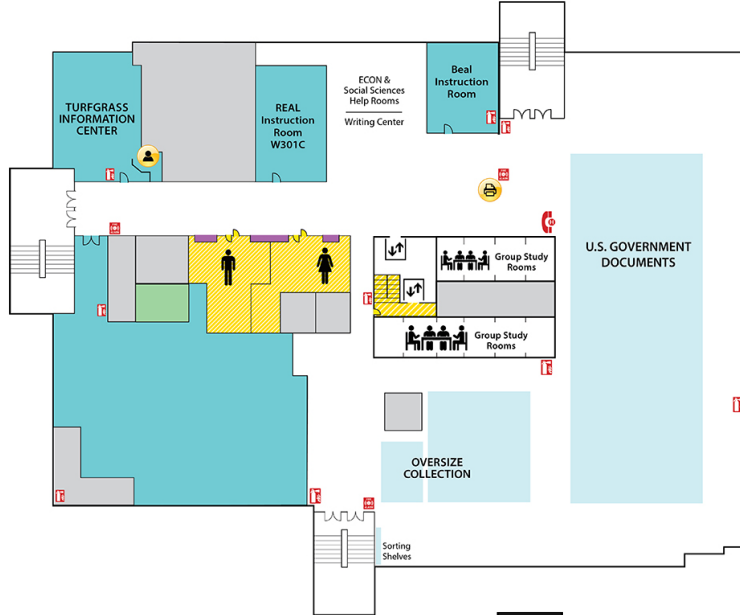

Main Library FLOOR PLAN GUIDE

NOTE: Locations may have changed due to ongoing space renovations. Please visit a service desk for additional assistance.

4

4-WEST

- Call Numbers M, N & TR (Fine Arts Library)
- Collaborative Tech Labs (A/V Labs W426H & G; Smartboard Labs W426D & F)
- Conference Rooms A and B
- Digital and Multimedia Center (Kline DMC)
- Fine Arts Library (Music and Art)
- Gaming Rooms
- Green Room
- Vincent Voice Library

4-EAST

- Call Number P

3

3-WEST

- Collaborative Tech Lab (Presentation Lab W308F)
- Government Documents (U.S. and Oversize)
- 3-West Instruction Room (REAL)
- Beal Instruction Room
- Turfgrass Information Center
- Oversize Collection
- ECON and Social Sciences Help Room
- Writing Center

3-EAST

- Distance Learning Services

2

2-WEST

- Group Study Rooms
- Children's and Young Adult Literature Collection
- Collaborative Tech Lab (Mediascape Lab W220)
- Hollander MakeCentral (Copy Center)
- Course Materials Program
- Current Periodicals
- Beaumont Instruction Room
- Digital Scholarship Lab
- Red Cedar West Instruction Room
- MakeCentral (Hollander)
- Microforms
- Nursing Mothers' Room
- Publishing Services
- Writing Center

2-EAST

- Map Library
- Area Studies Reference
- Planning Reports

1

First Floor WEST

- Chavez Collection
- Children's Nook
- CyberCafe
- Development Office
- Faculty Book Collection (Hollander)
- Human Resources
- New Books
- Special Collections
- Student Employment (Library; Human Resources)