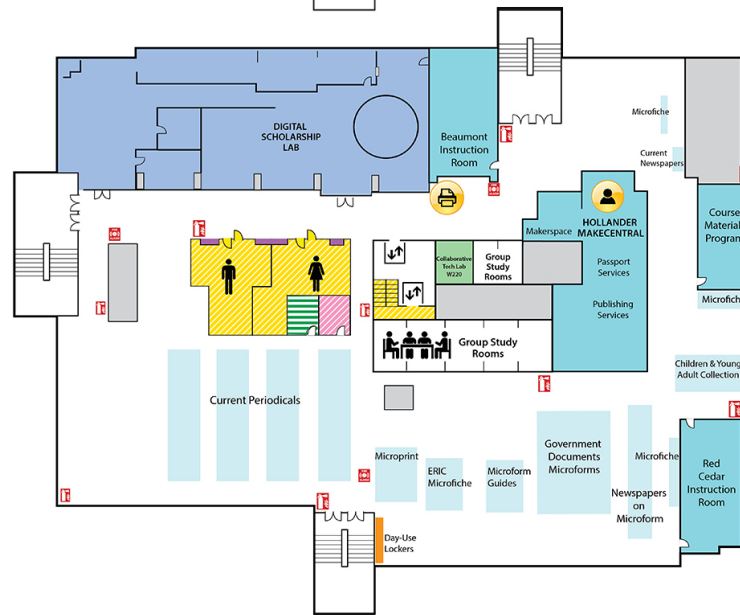

Main Library FLOOR PLAN GUIDE

NOTE: Locations may have changed due to ongoing space renovations. Please visit a service desk for additional assistance.

4

4-WEST

- Call Numbers M, N & TR (Fine Arts Library)
- Collaborative Tech Labs (A/V Labs W426H & G; Smartboard Labs W426D & F)
- Conference Rooms A and B
- Digital and Multimedia Center (Kline DMC)
- Fine Arts Library (Music and Art)
- Gaming Rooms
- Green Room
- Vincent Voice Library

4-EAST

- Call Number P

3

3-WEST

- Collaborative Tech Lab (Presentation Lab W308F)
- Government Documents (U.S. and Oversize)
- 3-West Instruction Room (REAL)
- Beal Instruction Room
- Turfgrass Information Center
- Oversize Collection
- ECON and Social Sciences Help Room
- Writing Center

3-EAST

- Distance Learning Services

2

2-WEST

- Group Study Rooms
- Children's and Young Adult Literature Collection
- Collaborative Tech Lab (Mediascape Lab W220)
- Hollander MakeCentral (Copy Center)
- Course Materials Program
- Current Periodicals
- Beaumont Instruction Room
- Digital Scholarship Lab
- Red Cedar West Instruction Room
- MakeCentral (Hollander)
- Microforms
- Nursing Mothers' Room
- Publishing Services
- Writing Center

2-EAST

- Map Library
- Area Studies Reference
- Planning Reports

1

First Floor WEST

- Chavez Collection
- Children's Nook
- CyberCafe
- Development Office
- Faculty Book Collection (Hollander)
- Human Resources
- New Books
- Special Collections
- Student Employment (Library; Human Resources)