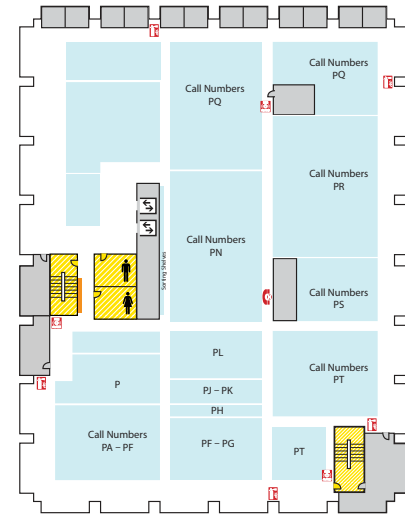

Main Library FLOOR PLAN GUIDE

NOTE: Locations may have changed due to ongoing space renovations. Please visit a service desk for additional assistance.

4

4-WEST

- Call Numbers M, N & TR (Fine Arts Library)
- Collaborative Tech Labs (A/V Labs W426H & G; Smartboard Labs W426D & F)
- Conference Rooms A and B
- Digital and Multimedia Center (Kline DMC)
- Fine Arts Library (Music and Art)
- Gaming Rooms
- Green Room
- Vincent Voice Library

4-EAST

- Call Number P

3

3-WEST

- Collaborative Tech Lab (Presentation Lab W308F)
- Government Documents (U.S. and Oversize)
- 3-West Instruction Room (REAL)
- Beal Instruction Room
- Turfgrass Information Center
- Oversize Collection
- ECON and Social Sciences Help Room
- Writing Center

3-EAST

- Distance Learning Services

2

2-WEST

- Group Study Rooms
- Children's and Young Adult Literature Collection
- Collaborative Tech Lab (Mediascape Lab W220)
- Hollander MakeCentral (Copy Center)
- Course Materials Program
- Current Periodicals
- Beaumont Instruction Room
- Digital Scholarship Lab
- Red Cedar West Instruction Room
- MakeCentral (Hollander)
- Microforms
- Nursing Mothers' Room
- Publishing Services
- Writing Center