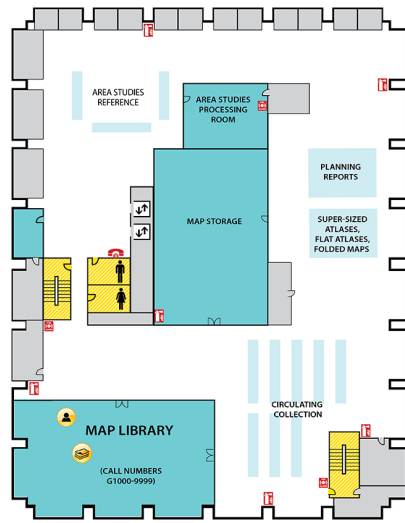

Main Library FLOOR PLAN GUIDE

NOTE: Locations may have changed due to ongoing space renovations. Please visit a service desk for additional assistance.

4

4-WEST

- Call Numbers M, N & TR (Fine Arts Library)
- Collaborative Tech Labs (A/V Labs W426H & G; Smartboard Labs W426D & F)
- Conference Rooms A and B
- Digital and Multimedia Center (Kline DMC)
- Fine Arts Library (Music and Art)
- Gaming Rooms
- Green Room
- Vincent Voice Library

4-EAST

- Call Number P

3

3-WEST

- Collaborative Tech Lab (Presentation Lab W308F)
- Government Documents (U.S. and Oversize)
- 3-West Instruction Room (REAL)
- Beal Instruction Room
- Turfgrass Information Center
- Oversize Collection
- ECON and Social Sciences Help Room
- Writing Center

3-EAST

- Distance Learning Services

2

2-WEST

- Group Study Rooms
- Children's and Young Adult Literature Collection
- Collaborative Tech Lab (Mediascape Lab W220)
- Hollander MakeCentral (Copy Center)
- Course Materials Program
- Current Periodicals
- Beaumont Instruction Room
- Digital Scholarship Lab
- Red Cedar West Instruction Room
- MakeCentral (Hollander)
- Microforms
- Nursing Mothers' Room
- Publishing Services
- Writing Center

2-EAST

- Map Library
- Area Studies Reference
- Planning Reports

1

First Floor WEST

- Chavez Collection
- Children's Nook
- CyberCafe
- Development Office
- Faculty Book Collection (Hollander)
- Human Resources
- New Books
- Special Collections
- Student Employment (Library; Human Resources)