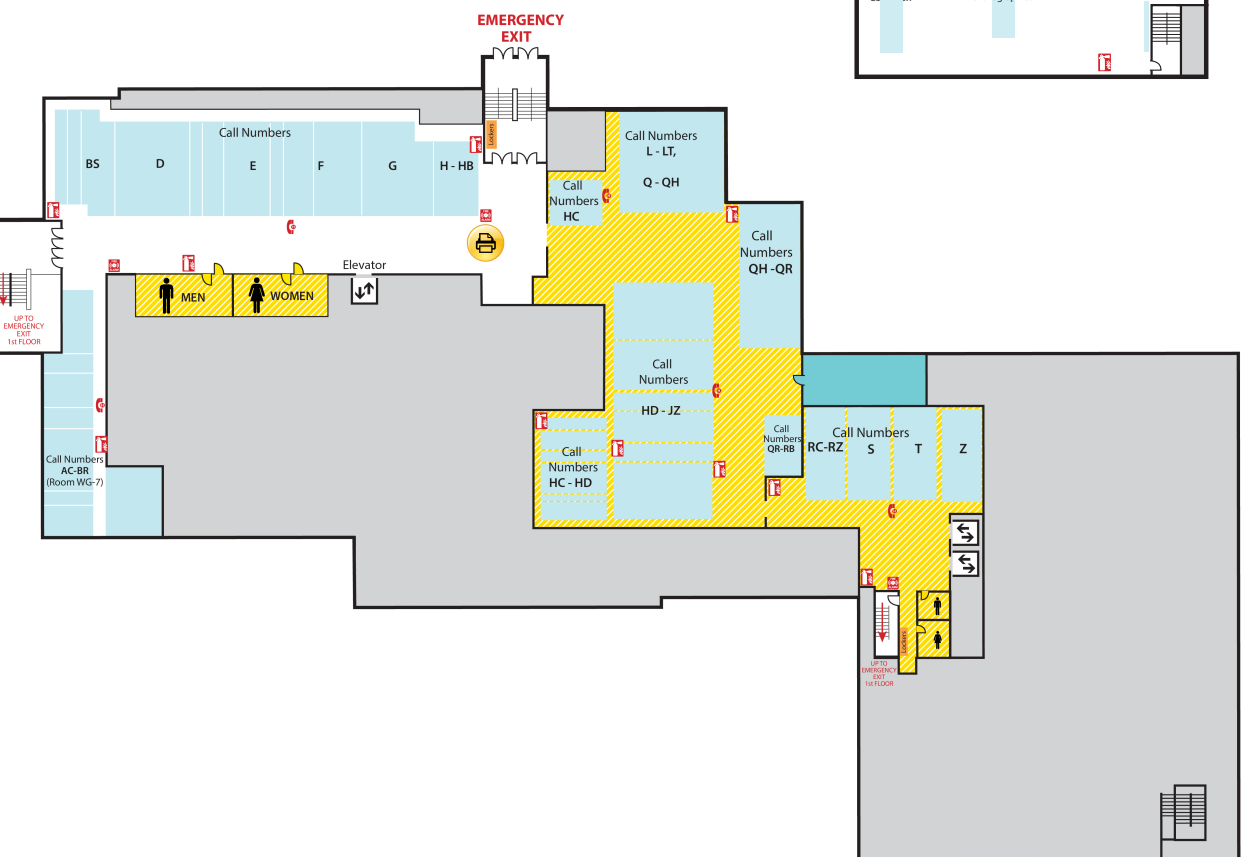

3-EAST

- Distance Learning Services

2

2-WEST

- Group Study Rooms
- Children's and Young Adult Literature Collection
- Collaborative Tech Lab (Mediascape Lab W220)
- Hollander MakeCentral (Copy Center)
- Course Materials Program
- Current Periodicals
- Beaumont Instruction Room
- Digital Scholarship Lab
- Red Cedar West Instruction Room
- MakeCentral (Hollander)
- Microforms
- Nursing Mothers' Room
- Publishing Services
- Writing Center

2-EAST

- Map Library
- Area Studies Reference
- Planning Reports

1

First Floor WEST

- Chavez Collection
- Children's Nook
- CyberCafe
- Development Office
- Faculty Book Collection (Hollander)
- Human Resources
- New Books
- Special Collections
- Student Employment (Library; Human Resources)

First Floor CENTER

- Assistive Technology Center
- Patron Services
- Reserves
- Reference Desk (Ask a Librarian)

First Floor EAST

- Browsing Collection
- Careers Collection
- Collaborative Tech Lab (E102)
- Funding Center
- Government Documents (Census, Michigan)
- Reference Collection
- Travel Guides

B

BASEMENT WEST

- Call Numbers A-H

BASEMENT CENTER

- Call Numbers HC-JZ, L & Q-RB

BASEMENT EAST

- Call Numbers RC-Z (Except TR)

North