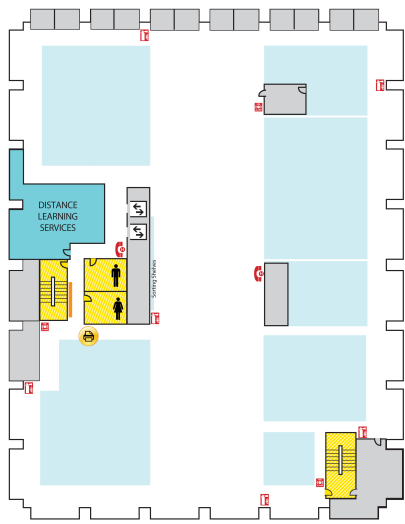

Main Library FLOOR PLAN GUIDE

NOTE: Locations may have changed due to ongoing space renovations. Please visit a service desk for additional assistance.

4

4-WEST

- Call Numbers M, N & TR (Fine Arts Library)
- Collaborative Tech Labs (A/V Labs W426H & G; Smartboard Labs W426D & F)
- Conference Rooms A and B
- Digital and Multimedia Center (Kline DMC)
- Fine Arts Library (Music and Art)
- Gaming Rooms
- Green Room
- Vincent Voice Library

4-EAST

- Call Number P

3

3-WEST

- Collaborative Tech Lab (Presentation Lab W308F)
- Government Documents (U.S. and Oversize)
- 3-West Instruction Room (REAL)
- Beal Instruction Room
- Turfgrass Information Center
- Oversize Collection
- ECON and Social Sciences Help Room
- Writing Center

3-EAST

- Distance Learning Services

2

2-WEST

- Group Study Rooms
- Children's and Young Adult Literature Collection
- Collaborative Tech Lab (Mediascape Lab W220)
- Hollander MakeCentral (Copy Center)
- Course Materials Program
- Current Periodicals
- Beaumont Instruction Room
- Digital Scholarship Lab
- Red Cedar West Instruction Room
- MakeCentral (Hollander)
- Microforms
- Nursing Mothers' Room
- Publishing Services
- Writing Center

2-EAST

- Map Library
- Area Studies Reference
- Planning Reports

1

First Floor WEST

- Chavez Collection
- Children's Nook
- CyberCafe
- Development Office
- Faculty Book Collection (Hollander)
- Human Resources
- New Books
- Special Collections
- Student Employment (Library; Human Resources)