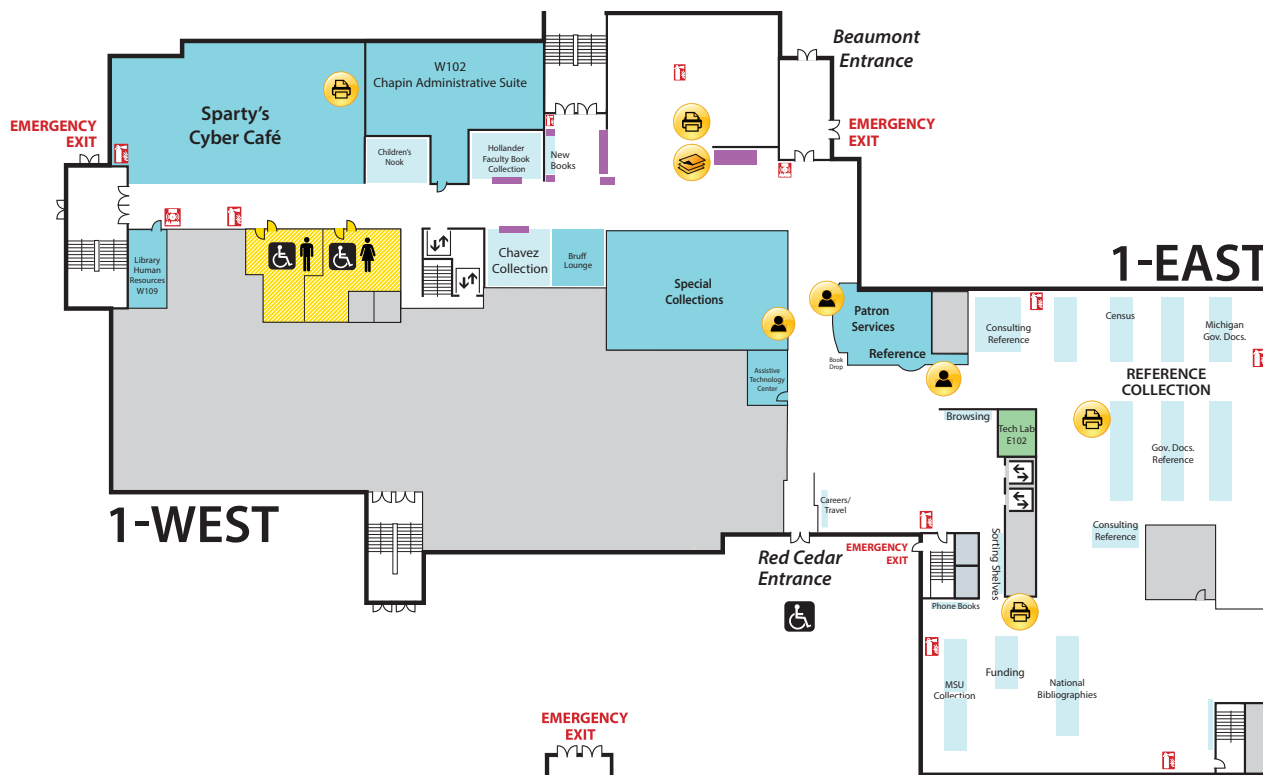

Main Library FLOOR PLAN GUIDE

NOTE: Locations may have changed due to ongoing space renovations. Please visit a service desk for additional assistance.

4

4-WEST

- Call Numbers M, N & TR (Fine Arts Library)
- Collaborative Tech Labs (A/V Labs W426H & G; Smartboard Labs W426D & F)
- Conference Rooms A and B
- Digital and Multimedia Center (Kline DMC)
- Fine Arts Library (Music and Art)
- Gaming Rooms
- Green Room
- Vincent Voice Library

3-EAST

- Distance Learning Services

2

2-WEST

- Group Study Rooms
- Children's and Young Adult Literature Collection
- Collaborative Tech Lab (Mediascape Lab W220)
- Hollander MakeCentral (Copy Center)
- Course Materials Program
- Current Periodicals
- Beaumont Instruction Room
- Digital Scholarship Lab
- Red Cedar West Instruction Room
- MakeCentral (Hollander)
- Microforms
- Nursing Mothers' Room
- Publishing Services
- Writing Center

2-EAST

- Map Library
- Area Studies Reference
- Planning Reports

1

First Floor WEST

- Chavez Collection
- Children's Nook
- CyberCafe
- Development Office
- Faculty Book Collection (Hollander)
- Human Resources
- New Books
- Special Collections
- Student Employment (Library; Human Resources)

First Floor CENTER

- Assistive Technology Center
- Patron Services
- Reserves
- Reference Desk (Ask a Librarian)

First Floor EAST

- Browsing Collection
- Careers Collection
- Collaborative Tech Lab (E102)
- Funding Center
- Government Documents (Census, Michigan)
- Reference Collection
- Travel Guides