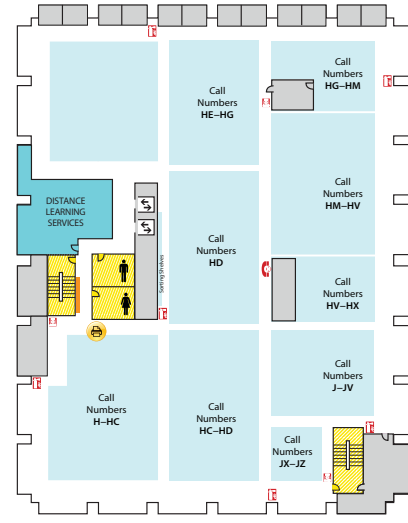

Main Library FLOOR PLAN GUIDE

NOTE: Locations may have changed due to ongoing space renovations. Please visit a service desk for additional assistance.

4

4-WEST

- Call Numbers M, N & TR (Fine Arts Library)
- Collaborative Tech Labs (A/V Labs W426H & G; Smartboard Labs W426D & F)
- Conference Rooms A and B
- Digital and Multimedia Center (Kline DMC)
- Fine Arts Library (Music and Art)
- Gaming Rooms
- Green Room
- Vincent Voice Library

- 4-EAST**
- Call Number P

3

3-WEST

- Call Numbers G1000-9999 (Map Library)
- Collaborative Tech Lab (Presentation Lab W308F)
- Government Documents (U.S. and Oversize)
- 3-West Instruction Room (REAL)
- Africana Reference Collection
- Beal Instruction Room
- Map Library
- Turfgrass Information Center
- Oversize Collection
- ECON and Social Sciences Help Room
- Writing Center

- 3-EAST**
- Call Numbers H-J
 - Distance Learning Services

2

2-WEST

- Group Study Rooms
- Children's and Young Adult Literature Collection
- Collaborative Tech Lab (Mediascape Lab W220)
- Hollander MakeCentral (Copy Center)
- Course Materials Program
- Current Periodicals
- Beaumont Instruction Room
- Digital Scholarship Lab
- Passport Services
- Red Cedar West Instruction Room
- MakeCentral (Hollander)
- Microforms
- Nursing Mothers' Room
- Passport Services
- Writing Center

- 2-EAST**
- Area Studies
 - Planning Reports

1

First Floor WEST

- Chavez Collection
- Children's Nook
- CyberCafe
- Development Office
- Faculty Book Collection (Hollander)
- Human Resources
- New Books
- Special Collections
- Student Employment (Library; Human Resources)