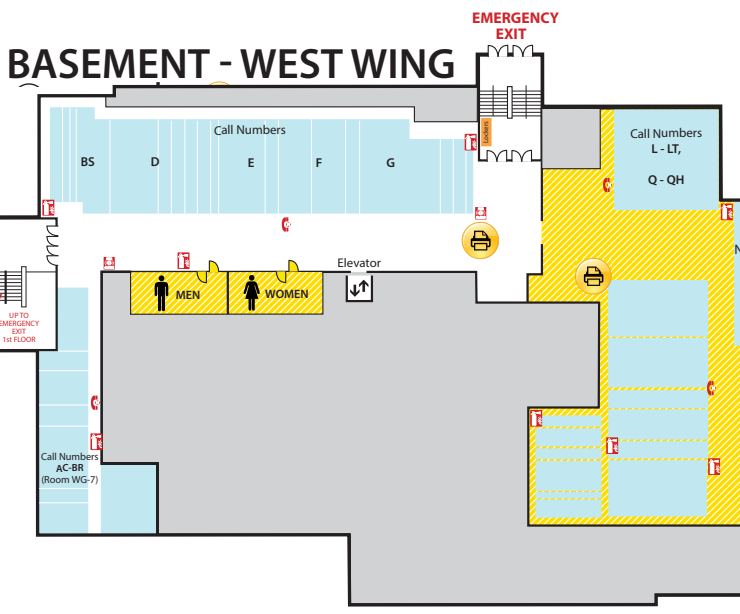

BASEMENT WEST

- Call Numbers A-G

1. **BASEMENT CENTER**
2. Call Numbers L & Q-RB

1. **BASEMENT EAST**
2. Call Numbers RC-Z (Except TR)

North

Locations may have changed due to ongoing space renovations. Please visit a service desk for additional assistance.