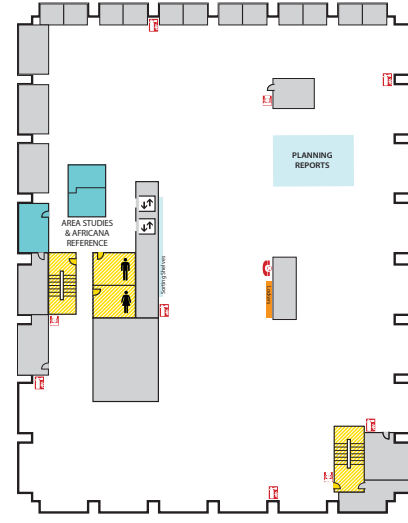

Main Library FLOOR PLAN GUIDE

NOTE: Locations may have changed due to ongoing space renovations. Please visit a service desk for additional assistance.

4

4-WEST

- Call Numbers M, N & TR (Fine Arts Library)
- Collaborative Tech Labs (A/V Labs W426H & G; Smartboard Labs W426D & F)
- Conference Rooms A and B
- Digital and Multimedia Center (Kline DMC)
- Fine Arts Library (Music and Art)
- Gaming Rooms
- Green Room
- Vincent Voice Library

- 4-EAST**
- Call Number P

3

3-WEST

- Call Numbers G1000-9999 (Map Library)
- Collaborative Tech Lab (Presentation Lab W308F)
- Government Documents (U.S. and Oversize)
- 3-West Instruction Room (REAL)
- Africana Reference Collection
- Beal Instruction Room
- Map Library
- Turfgrass Information Center
- Oversize Collection
- ECON and Social Sciences Help Room
- Writing Center

- 3-EAST**
- Call Numbers H-J
 - Distance Learning Services

2

2-WEST

- Group Study Rooms
- Children's and Young Adult Literature Collection
- Collaborative Tech Lab (Mediascape Lab W220)
- Hollander MakeCentral (Copy Center)
- Course Materials Program
- Current Periodicals
- Beaumont Instruction Room
- Digital Scholarship Lab
- Passport Services
- Red Cedar West Instruction Room
- MakeCentral (Hollander)
- Microforms
- Nursing Mothers' Room
- Passport Services
- Writing Center

- 2-EAST**
- Area Studies
 - Planning Reports

1

First Floor WEST

- Chavez Collection
- Children's Nook
- CyberCafe
- Development Office
- Faculty Book Collection (Hollander)
- Human Resources
- New Books
- Special Collections
- Student Employment (Library; Human Resources)