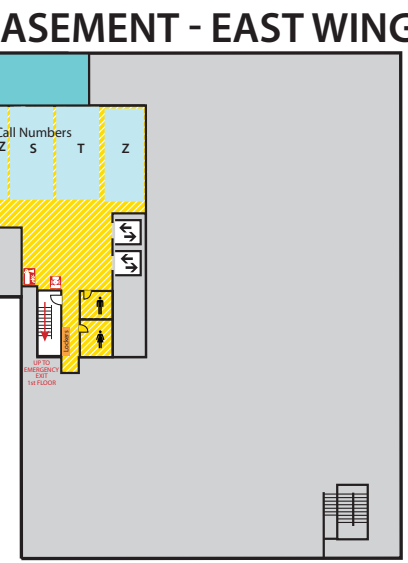

Main Library FLOOR PLAN GUIDE

NOTE: Locations may have changed due to ongoing space renovations. Please visit a service desk for additional assistance.

4

4-WEST

- Call Numbers M, N & TR (Fine Arts Library)
- Collaborative Tech Labs (A/V Labs W426H & G; Smartboard Labs W426D & F)
- Conference Rooms A and B
- Digital and Multimedia Center (Kline DMC)
- Fine Arts Library (Music and Art)
- Gaming Rooms
- Green Room
- Vincent Voice Library

- 2-EAST**
- Area Studies
 - Planning Reports

1

First Floor WEST

- Chavez Collection
- Children's Nook
- CyberCafe
- Development Office
- Faculty Book Collection (Hollander)
- Human Resources
- New Books
- Special Collections
- Student Employment (Library; Human Resources)

- First Floor CENTER**
- Assistive Technology Center
 - Patron Services
 - Reserves
 - Reference Desk (Ask a Librarian)

- First Floor EAST**
- Browsing Collection
 - Careers Collection
 - Collaborative Tech Lab (E102)
 - Funding Center
 - Government Documents (Census, Michigan)
 - Reference Collection
 - Travel Guides

B

BASEMENT WEST

- Call Numbers A-G

- BASEMENT CENTER**
- Call Numbers L & Q-RB

- BASEMENT EAST**
- Call Numbers RC-Z (Except TR)

North

Locations may have changed due to ongoing space renovations. Please visit a service desk for additional assistance.