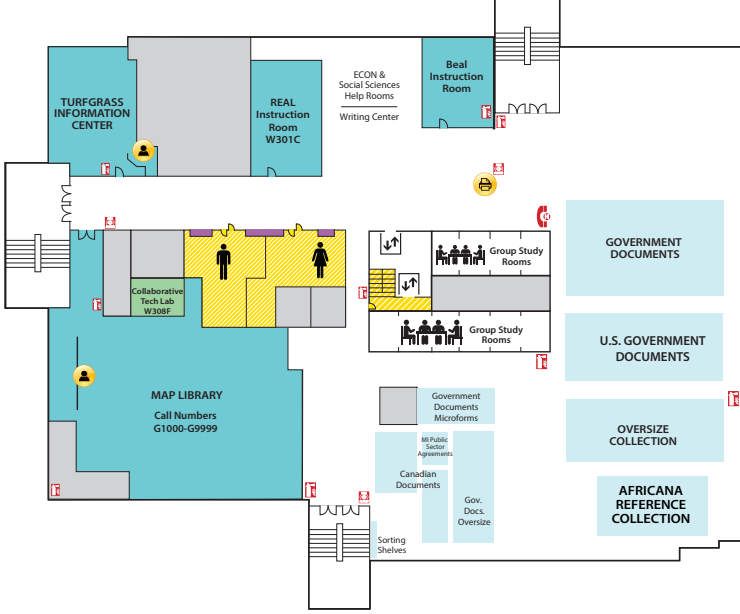

Main Library FLOOR PLAN GUIDE

NOTE: Locations may have changed due to ongoing space renovations. Please visit a service desk for additional assistance.

4

4-WEST

- Call Numbers M, N & TR (Fine Arts Library)
- Collaborative Tech Labs (A/V Labs W426H & G; Smartboard Labs W426D & F)
- Conference Rooms A and B
- Digital and Multimedia Center (Kline DMC)
- Fine Arts Library (Music and Art)
- Gaming Rooms
- Green Room
- Vincent Voice Library

- 4-EAST**
- Call Number P

3

3-WEST

- Call Numbers G1000-9999 (Map Library)
- Collaborative Tech Lab (Presentation Lab W308F)
- Government Documents (U.S. and Oversize)
- 3-West Instruction Room (REAL)
- Africana Reference Collection
- Beal Instruction Room
- Map Library
- Turfgrass Information Center
- Oversize Collection
- ECON and Social Sciences Help Room
- Writing Center

- 3-EAST**
- Call Numbers H-J
 - Distance Learning Services

2

2-WEST

- Group Study Rooms
- Children's and Young Adult Literature Collection
- Collaborative Tech Lab (Mediascape Lab W220)
- Hollander MakeCentral (Copy Center)
- Course Materials Program
- Current Periodicals
- Beaumont Instruction Room
- Digital Scholarship Lab
- Passport Services
- Red Cedar West Instruction Room
- MakeCentral (Hollander)
- Microforms
- Nursing Mothers' Room
- Passport Services
- Writing Center

- 2-EAST**
- Area Studies
 - Planning Reports

1

First Floor WEST

- Chavez Collection
- Children's Nook
- CyberCafe
- Development Office
- Faculty Book Collection (Hollander)
- Human Resources
- New Books
- Special Collections
- Student Employment (Library; Human Resources)