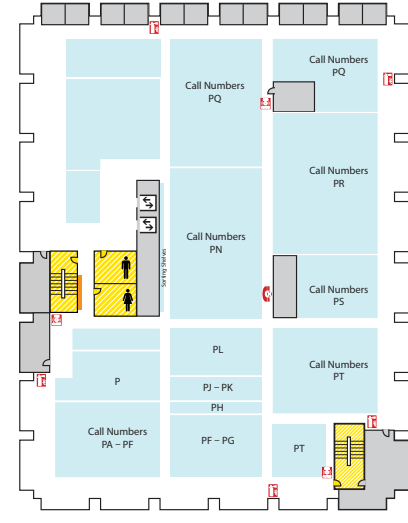

Main Library FLOOR PLAN GUIDE

NOTE: Locations may have changed due to ongoing space renovations. Please visit a service desk for additional assistance.

4

4-WEST

- Call Numbers M, N & TR (Fine Arts Library)
- Collaborative Tech Labs (A/V Labs W426H & G; Smartboard Labs W426D & F)
- Conference Rooms A and B
- Digital and Multimedia Center (Kline DMC)
- Fine Arts Library (Music and Art)
- Gaming Rooms
- Green Room
- Vincent Voice Library

- 4-EAST**
- Call Number P

3

3-WEST

- Call Numbers G1000-9999 (Map Library)
- Collaborative Tech Lab (Presentation Lab W308F)
- Government Documents (U.S. and Oversize)
- 3-West Instruction Room (REAL)
- Africana Reference Collection
- Beal Instruction Room
- Map Library
- Turfgrass Information Center
- Oversize Collection
- ECON and Social Sciences Help Room
- Writing Center

- 3-EAST**
- Call Numbers H-J
 - Distance Learning Services

2

2-WEST

- Group Study Rooms
- Children's and Young Adult Literature Collection
- Collaborative Tech Lab (Mediascape Lab W220)
- Hollander MakeCentral (Copy Center)
- Course Materials Program
- Current Periodicals
- Beaumont Instruction Room
- Digital Scholarship Lab
- Passport Services
- Red Cedar West Instruction Room
- MakeCentral (Hollander)
- Microforms
- Nursing Mothers' Room
- Passport Services
- Writing Center