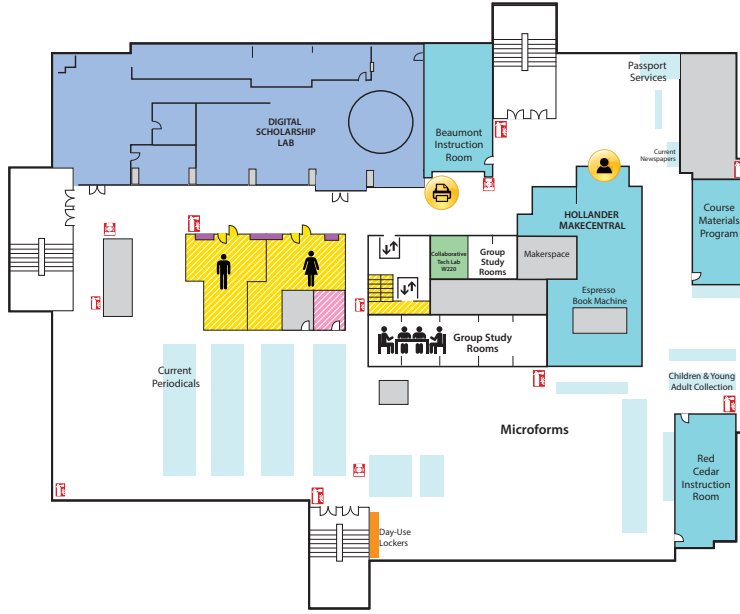

Main Library FLOOR PLAN GUIDE

NOTE: Locations may have changed due to ongoing space renovations. Please visit a service desk for additional assistance.

4

4-WEST

- Call Numbers M, N & TR (Fine Arts Library)
- Collaborative Tech Labs (A/V Labs W426H & G; Smartboard Labs W426D & F)
- Conference Rooms A and B
- Digital and Multimedia Center (Kline DMC)
- Fine Arts Library (Music and Art)
- Gaming Rooms
- Green Room
- Vincent Voice Library

- 4-EAST**
- Call Number P

3

3-WEST

- Call Numbers G1000-9999 (Map Library)
- Collaborative Tech Lab (Presentation Lab W308F)
- Government Documents (U.S. and Oversize)
- 3-West Instruction Room (REAL)
- Africana Reference Collection
- Beal Instruction Room
- Map Library
- Turfgrass Information Center
- Oversize Collection
- ECON and Social Sciences Help Room
- Writing Center

- 3-EAST**
- Call Numbers H-J
 - Distance Learning Services

2

2-WEST

- Group Study Rooms
- Children's and Young Adult Literature Collection
- Collaborative Tech Lab (Mediascape Lab W220)
- Hollander MakeCentral (Copy Center)
- Course Materials Program
- Current Periodicals
- Beaumont Instruction Room
- Digital Scholarship Lab
- Passport Services
- Red Cedar West Instruction Room
- MakeCentral (Hollander)
- Microforms
- Nursing Mothers' Room
- Passport Services
- Writing Center

- 2-EAST**
- Area Studies
 - Planning Reports

1

First Floor WEST

- Chavez Collection
- Children's Nook
- CyberCafe
- Development Office
- Faculty Book Collection (Hollander)
- Human Resources
- New Books
- Special Collections
- Student Employment (Library; Human Resources)