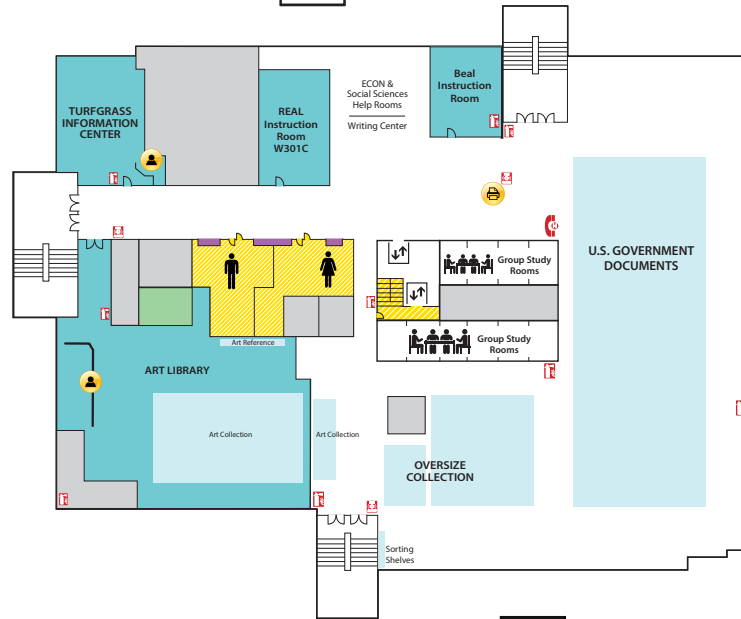

# Main Library FLOOR PLAN GUIDE

*NOTE: Locations may have changed due to ongoing space renovations. Please visit a service desk for additional assistance.*

4

## 4-WEST

- Call Number M (Music Library)
- Collaborative Tech Labs (A/V Labs W426H & G; Smartboard Labs W426D & F)
- Conference Rooms A and B
- Digital and Multimedia Center (Kline DMC)
- Music Library
- Gaming Rooms
- Green Room
- Vincent Voice Library

## 3-WEST

- Call Numbers N, TR
- Collaborative Tech Lab (Presentation Lab W308F)
- Government Documents (U.S. and Overseas)
- 3-West Instruction Room (REAL)
- Beal Instruction Room
- Art Library
- Turfgrass Information Center
- Oversize Collection
- ECON and Social Sciences Help Room
- Writing Center

## 2-WEST

- Group Study Rooms
- Children's and Young Adult Literature Collection
- Collaborative Tech Lab (Mediascape Lab W220)
- Hollander MakeCentral (Copy Center)
- Course Materials Program
- Current Periodicals
- Beaumont Instruction Room
- Digital Scholarship Lab
- Red Cedar West Instruction Room
- MakeCentral (Hollander)
- Microforms
- Nursing Mothers' Room
- Publishing Services
- Writing Center