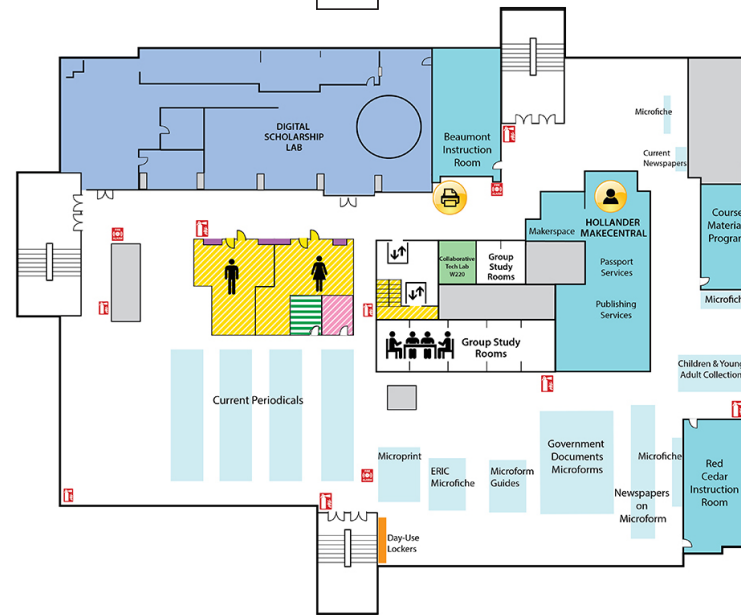

# Main Library FLOOR PLAN GUIDE

*NOTE: Locations may have changed due to ongoing space renovations. Please visit a service desk for additional assistance.*

4

## 4-WEST

- Call Number M (Music Library)
- Collaborative Tech Labs (A/V Labs W426H & G; Smartboard Labs W426D & F)
- Conference Rooms A and B
- Digital and Multimedia Center (Kline DMC)
- Music Library
- Gaming Rooms
- Green Room
- Vincent Voice Library

## 3-WEST

- Call Numbers N, TR
- Collaborative Tech Lab (Presentation Lab W308F)
- Government Documents (U.S. and Overseas)
- 3-West Instruction Room (REAL)
- Beal Instruction Room
- Art Library
- Turfgrass Information Center
- Oversize Collection
- ECON and Social Sciences Help Room
- Writing Center

## 2-WEST

- Group Study Rooms
- Children's and Young Adult Literature Collection
- Collaborative Tech Lab (Mediascape Lab W220)
- Hollander MakeCentral (Copy Center)
- Course Materials Program
- Current Periodicals
- Beaumont Instruction Room
- Digital Scholarship Lab
- Red Cedar West Instruction Room
- MakeCentral (Hollander)
- Microforms
- Nursing Mothers' Room
- Publishing Services
- Writing Center