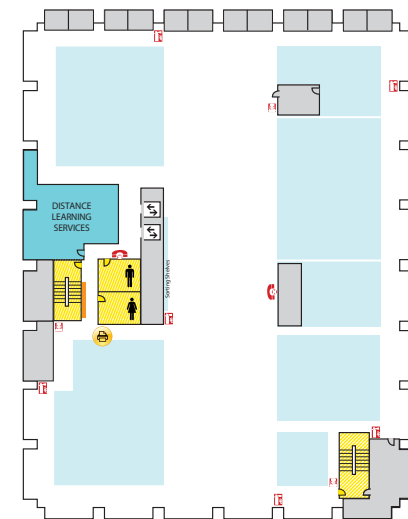

# Main Library FLOOR PLAN GUIDE

*NOTE: Locations may have changed due to ongoing space renovations. Please visit a service desk for additional assistance.*

4

## 4-WEST

- Call Number M (Music Library)
- Collaborative Tech Labs (A/V Labs W426H & G; Smartboard Labs W426D & F)
- Conference Rooms A and B
- Digital and Multimedia Center (Kline DMC)
- Music Library
- Gaming Rooms
- Green Room
- Vincent Voice Library

## 4-EAST

- Call Numbers L and P

3

## 3-WEST

- Call Numbers N, TR
- Collaborative Tech Lab (Presentation Lab W308F)
- Government Documents (U.S. and Overseas)
- 3-West Instruction Room (REAL)
- Beal Instruction Room
- Art Library
- Turfgrass Information Center
- Oversize Collection
- ECON and Social Sciences Help Room
- Writing Center