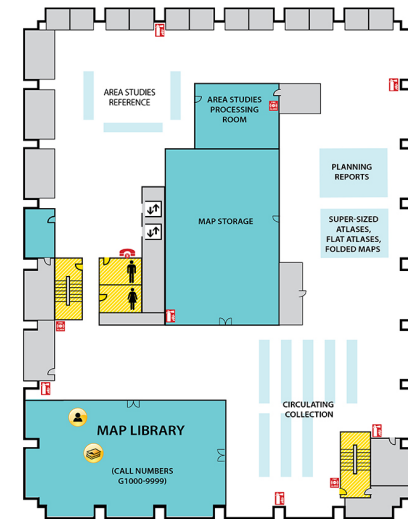

# Main Library FLOOR PLAN GUIDE

*NOTE: Locations may have changed due to ongoing space renovations. Please visit a service desk for additional assistance.*

4

## 3-WEST

- Call Numbers N, TR
- Collaborative Tech Lab (Presentation Lab W308F)
- Government Documents (U.S. and Overseas)
- 3-West Instruction Room (REAL)
- Beal Instruction Room
- Art Library
- Turfgrass Information Center
- Oversize Collection
- ECON and Social Sciences Help Room
- Writing Center

## 2-WEST

- Group Study Rooms
- Children's and Young Adult Literature Collection
- Collaborative Tech Lab (Mediascape Lab W220)
- Hollander MakeCentral (Copy Center)
- Course Materials Program
- Current Periodicals
- Beaumont Instruction Room
- Digital Scholarship Lab
- Red Cedar West Instruction Room
- MakeCentral (Hollander)
- Microforms
- Nursing Mothers' Room
- Publishing Services
- Writing Center