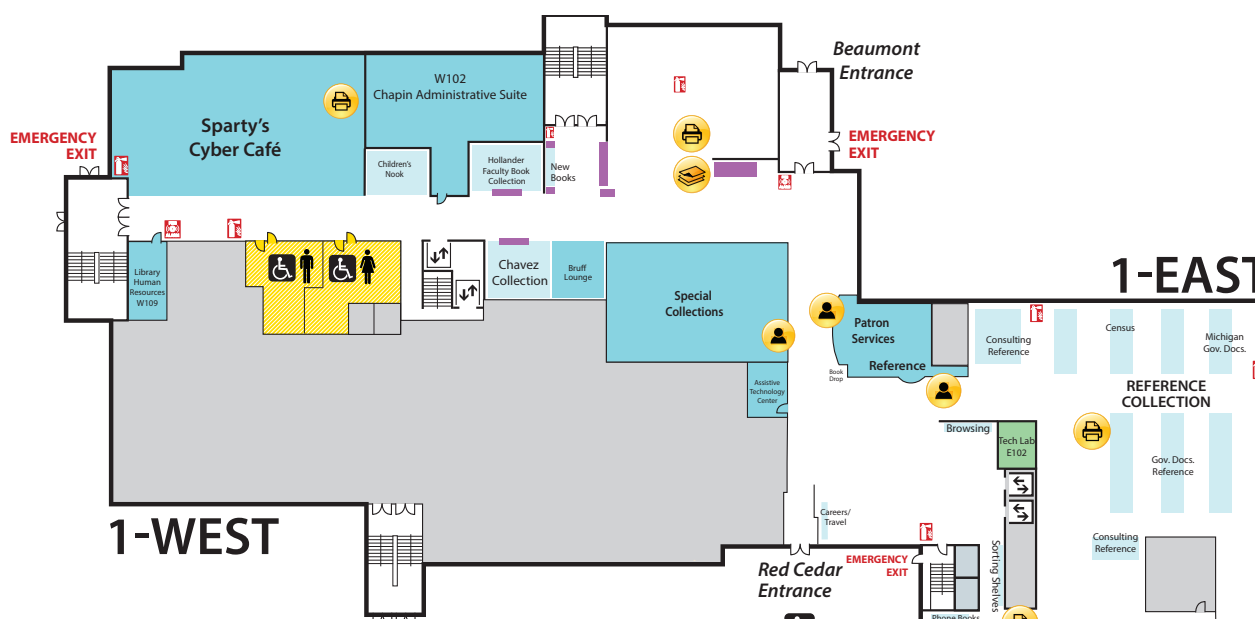

## 3-WEST

- Call Numbers N, TR
- Collaborative Tech Lab (Presentation Lab W308F)
- Government Documents (U.S. and Overseas)
- 3-West Instruction Room (REAL)
- Beal Instruction Room
- Art Library
- Turfgrass Information Center
- Oversize Collection
- ECON and Social Sciences Help Room
- Writing Center

## 2-WEST

- Group Study Rooms
- Children's and Young Adult Literature Collection
- Collaborative Tech Lab (Mediascape Lab W220)
- Hollander MakeCentral (Copy Center)
- Course Materials Program
- Current Periodicals
- Beaumont Instruction Room
- Digital Scholarship Lab
- Red Cedar West Instruction Room
- MakeCentral (Hollander)
- Microforms
- Nursing Mothers' Room
- Publishing Services
- Writing Center

## 2-EAST

- Map Library
- Area Studies Reference
- Planning Reports

1

## First Floor WEST

- Chavez Collection
- Children's Nook
- CyberCafe
- Development Office
- Faculty Book Collection (Hollander)
- Human Resources
- New Books
- Special Collections
- Student Employment (Library; Human Resources)