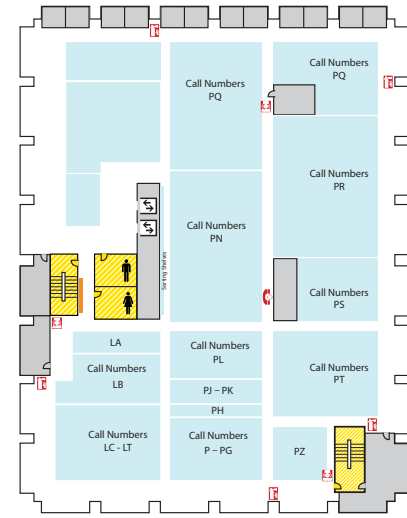

# Main Library FLOOR PLAN GUIDE

*NOTE: Locations may have changed due to ongoing space renovations. Please visit a service desk for additional assistance.*

4

## 4-WEST

- Call Number M (Music Library)
- Collaborative Tech Labs (A/V Labs W426H & G; Smartboard Labs W426D & F)
- Conference Rooms A and B
- Digital and Multimedia Center (Kline DMC)
- Music Library
- Gaming Rooms
- Green Room
- Vincent Voice Library

## 4-EAST

- Call Numbers L and P

3

## 3-WEST

- Call Numbers N, TR
- Collaborative Tech Lab (Presentation Lab W308F)
- Government Documents (U.S. and Overseas)
- 3-West Instruction Room (REAL)
- Beal Instruction Room
- Art Library
- Turfgrass Information Center
- Oversize Collection
- ECON and Social Sciences Help Room
- Writing Center