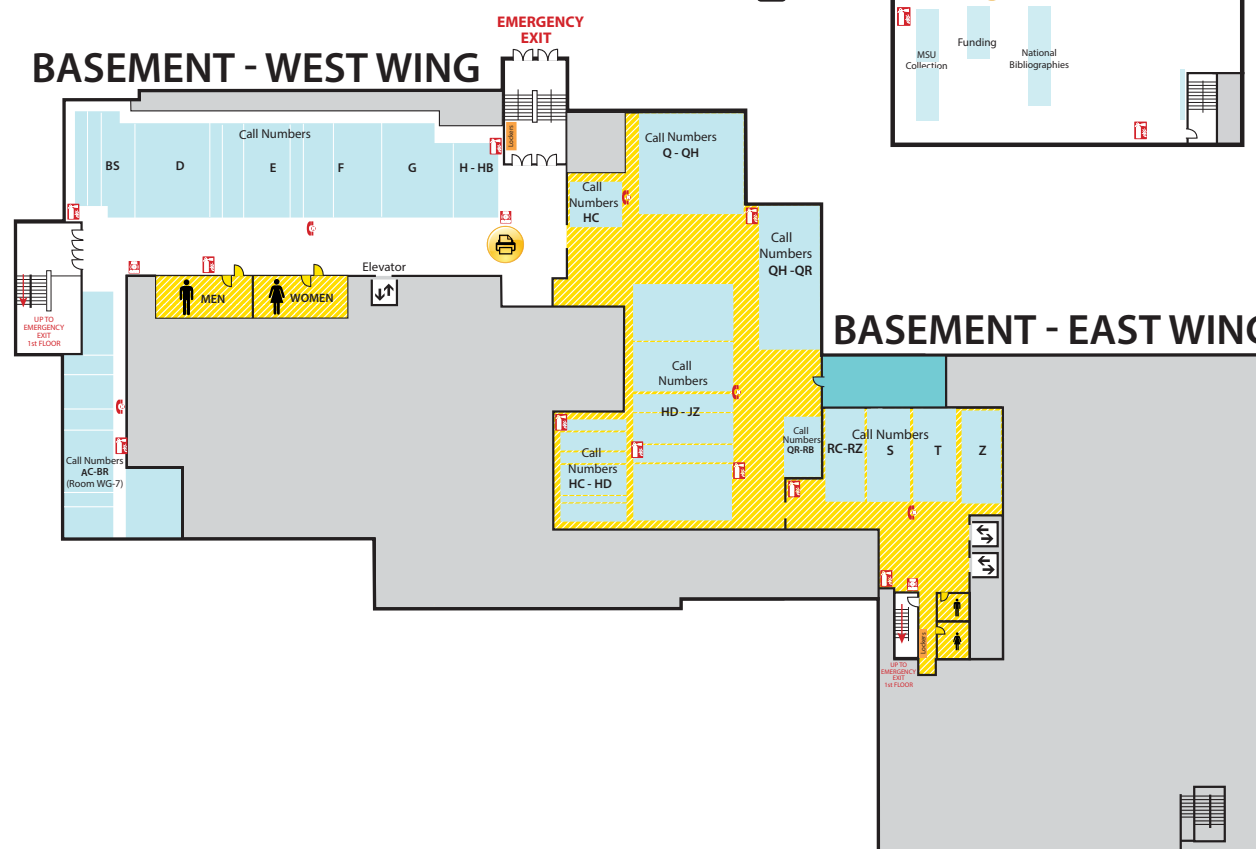

BASEMENT WEST

- Call Numbers A-H

BASEMENT - EAST WING

- Call Numbers HC-JZ, & Q-RB

BASEMENT EAST

- Call Numbers RC-Z (Except TR)

North

Locations may have changed due to ongoing space renovations. Please visit a service desk for additional assistance.