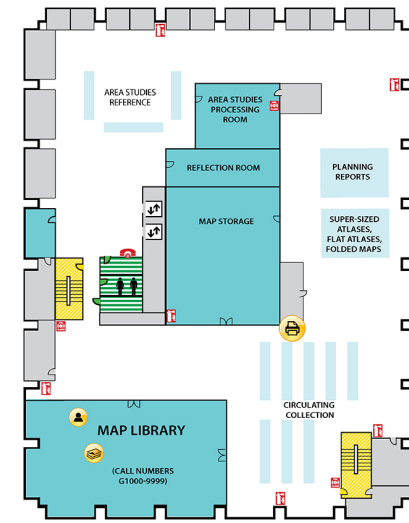

Main Library FLOOR PLAN GUIDE

NOTE: Locations may have changed due to ongoing space renovations. Please visit a service desk for additional assistance.

4

4-WEST

- Call Number M (Music Library)
- Collaborative Tech Labs (A/V Labs W426H & G; Smartboard Labs W426D & F)
- Conference Rooms A and B
- Digital and Multimedia Center (Kline DMC)
- Music Library
- Group Room W403A
- Gaming Rooms
- Green Room
- Vincent Voice Library

4-EAST

- Call Numbers L and P

3

3-WEST

- Call Numbers N, TR
- Collaborative Tech Lab (Presentation Lab W308F)
- Government Documents (U.S. and Overseas)
- 3-West Instruction Room (REAL)
- Beal Instruction Room
- Art Library
- Turfgrass Information Center
- Oversize Collection
- ECON and Social Sciences Help Room
- Writing Center

3-EAST

- This floor is inaccessible to patrons.

2

2-WEST

- Group Study Rooms
- Children's and Young Adult Literature Collection
- Collaborative Tech Lab (Mediascape Lab W220)
- Hollander MakeCentral (Copy Center)
- Course Materials Program
- Current Periodicals
- Beaumont Instruction Room
- Digital Scholarship Lab
- Red Cedar West Instruction Room
- MakeCentral (Hollander)
- Microforms
- Nursing Mothers' Room
- Publishing Services
- Writing Center

2-EAST

- Map Library
- Area Studies Reference
- Planning Reports
- Reflection Room

1

First Floor WEST

- Chavez Collection
- Children's Nook
- CyberCafe
- Development Office
- Faculty Book Collection (Hollander)
- Human Resources
- New Books
- Special Collections
- Student Employment (Library; Human Resources)