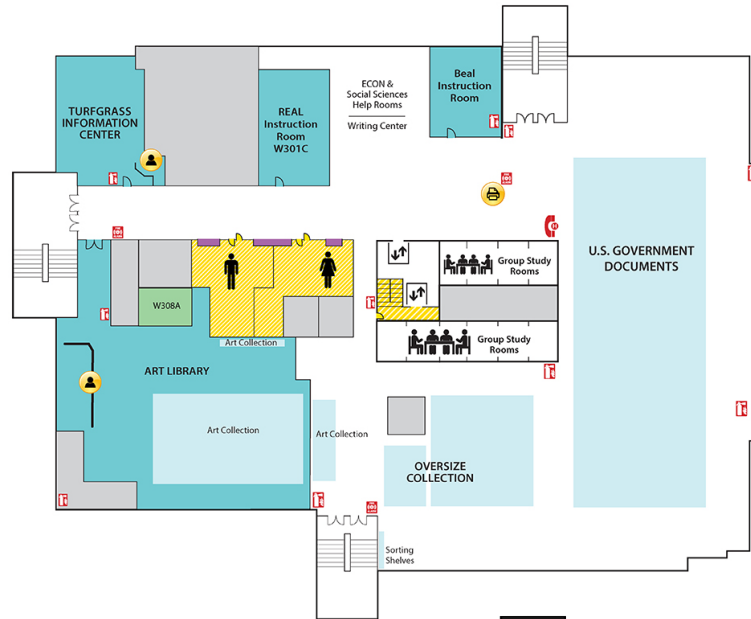

Main Library FLOOR PLAN GUIDE

NOTE: Locations may have changed due to ongoing space renovations. Please visit a service desk for additional assistance.

4

4-WEST

- Call Number M (Music Library)
- Collaborative Tech Labs (A/V Labs W426H & G; Smartboard Labs W426D & F)
- Conference Rooms A and B
- Digital and Multimedia Center (Kline DMC)
- Music Library
- Group Room W403A
- Gaming Rooms
- Green Room
- Vincent Voice Library

4-EAST

- Call Numbers L and P

3

3-WEST

- Call Numbers N, TR
- Collaborative Tech Lab (Presentation Lab W308F)
- Government Documents (U.S. and Overseas)
- 3-West Instruction Room (REAL)
- Beal Instruction Room
- Art Library
- Turfgrass Information Center
- Oversize Collection
- ECON and Social Sciences Help Room
- Writing Center

3-EAST

- This floor is inaccessible to patrons.

2

2-WEST

- Group Study Rooms
- Children's and Young Adult Literature Collection
- Collaborative Tech Lab (Mediascape Lab W220)
- Hollander MakeCentral (Copy Center)
- Course Materials Program
- Current Periodicals
- Beaumont Instruction Room
- Digital Scholarship Lab
- Red Cedar West Instruction Room
- MakeCentral (Hollander)
- Microforms
- Nursing Mothers' Room
- Publishing Services
- Writing Center

2-EAST

- Map Library
- Area Studies Reference
- Planning Reports
- Reflection Room

1

First Floor WEST

- Chavez Collection
- Children's Nook
- CyberCafe
- Development Office
- Faculty Book Collection (Hollander)
- Human Resources
- New Books
- Special Collections
- Student Employment (Library; Human Resources)