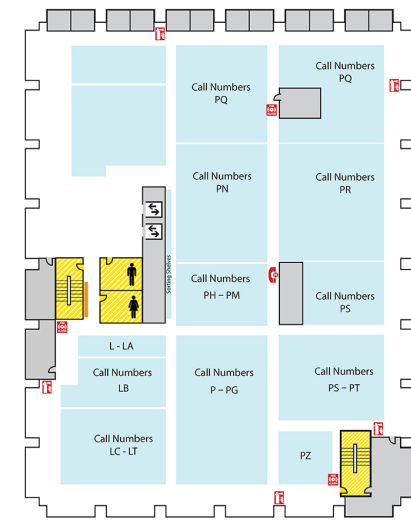

Main Library FLOOR PLAN GUIDE

NOTE: Locations may have changed due to ongoing space renovations. Please visit a service desk for additional assistance.

4

4-WEST

- Call Number M (Music Library)
- Collaborative Tech Labs (A/V Labs W426H & G; Smartboard Labs W426D & F)
- Conference Rooms A and B
- Digital and Multimedia Center (Kline DMC)
- Music Library
- Group Room W403A
- Gaming Rooms
- Green Room
- Vincent Voice Library

4-EAST

- Call Numbers L and P

3

3-WEST

- Call Numbers N, TR
- Collaborative Tech Lab (Presentation Lab W308F)
- Government Documents (U.S. and Overseas)
- 3-West Instruction Room (REAL)
- Beal Instruction Room
- Art Library
- Turfgrass Information Center
- Oversize Collection
- ECON and Social Sciences Help Room
- Writing Center

3-EAST

- This floor is inaccessible to patrons.

2

2-WEST

- Group Study Rooms
- Children's and Young Adult Literature Collection
- Collaborative Tech Lab (Mediascape Lab W220)
- Hollander MakeCentral (Copy Center)
- Course Materials Program
- Current Periodicals
- Beaumont Instruction Room
- Digital Scholarship Lab
- Red Cedar West Instruction Room
- MakeCentral (Hollander)
- Microforms
- Nursing Mothers' Room
- Publishing Services
- Writing Center

B

BASEMENT WEST

- Call Numbers A-HB

BASEMENT CENTER

- Call Numbers HC-JZ, & Q-RB

BASEMENT EAST

- Call Numbers RC-Z (Except TR)

North