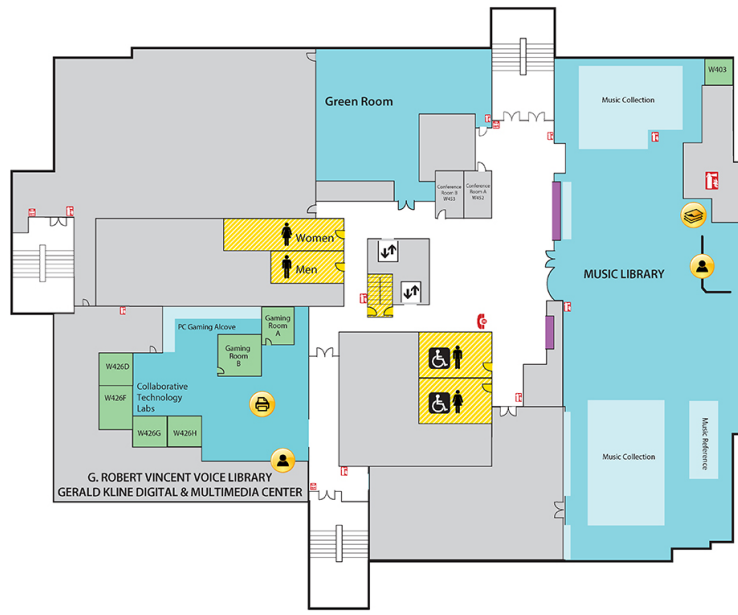

Main Library FLOOR PLAN GUIDE

NOTE: Locations may have changed due to ongoing space renovations. Please visit a service desk for additional assistance.

4

4-WEST

- Call Number M (Music Library)
- Collaborative Tech Labs (A/V Labs W426H & G; Smartboard Labs W426D & F)
- Conference Rooms A and B
- Digital and Multimedia Center (Kline DMC)
- Music Library
- Group Room W403A
- Gaming Rooms
- Green Room
- Vincent Voice Library

4-EAST

- Call Numbers L and P

3

3-WEST

- Call Numbers N, TR
- Collaborative Tech Lab (Presentation Lab W308F)
- Government Documents (U.S. and Overseas)
- 3-West Instruction Room (REAL)
- Beal Instruction Room
- Art Library
- Turfgrass Information Center
- Oversize Collection
- ECON and Social Sciences Help Room
- Writing Center

3-EAST

- This floor is inaccessible to patrons.

2

2-WEST

- Group Study Rooms
- Children's and Young Adult Literature Collection
- Collaborative Tech Lab (Mediascape Lab W220)
- Hollander MakeCentral (Copy Center)
- Course Materials Program
- Current Periodicals
- Beaumont Instruction Room
- Digital Scholarship Lab
- Red Cedar West Instruction Room
- MakeCentral (Hollander)
- Microforms
- Nursing Mothers' Room
- Publishing Services
- Writing Center

First Floor CENTER

- Assistive Technology Center
- Circulation Desk
- Reserves
- Reference Desk (Ask a Librarian)

First Floor EAST

- Browsing Collection
- Careers Collection
- Collaborative Tech Lab (E102)
- Funding Center
- Government Documents (Census, Michigan)
- Reference Collection
- Travel Guides