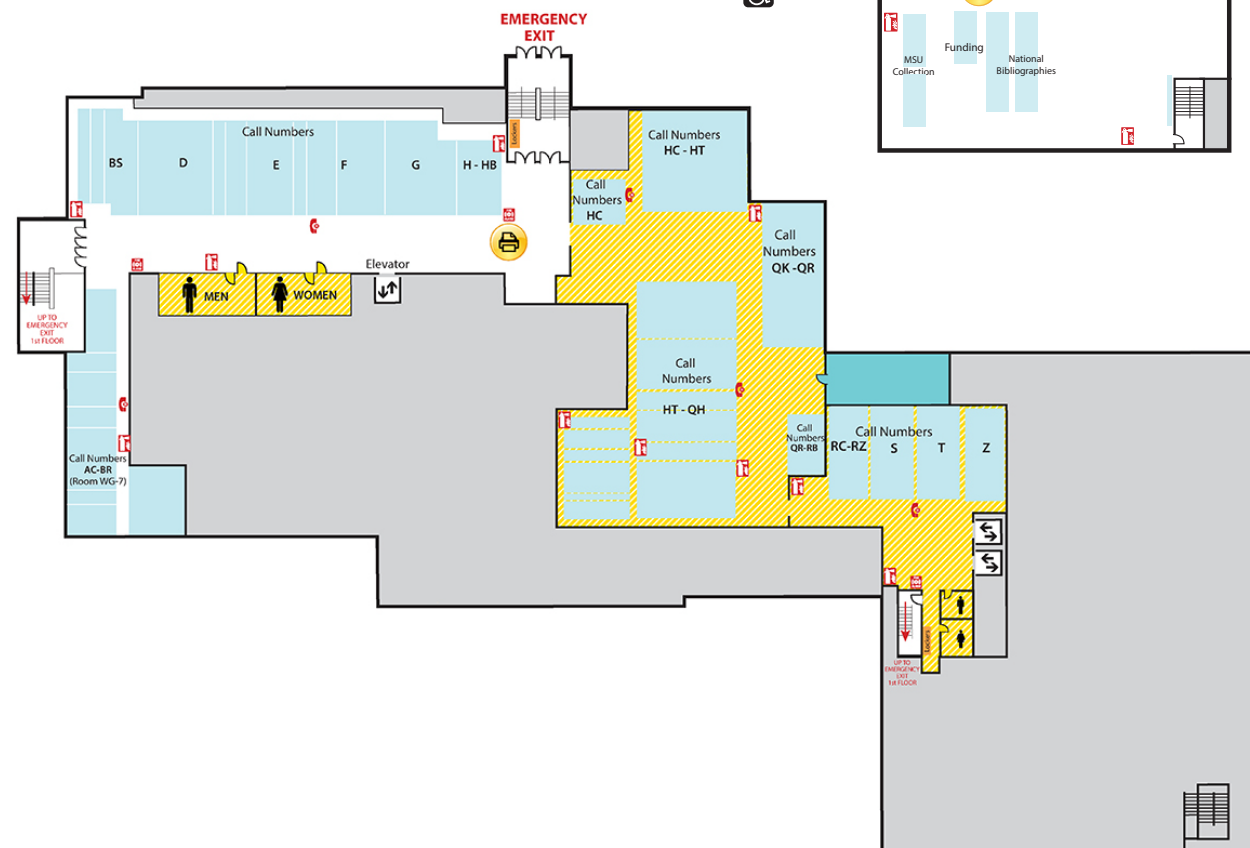

BASEMENT WEST

- Call Numbers A-HB

BASEMENT CENTER

- Call Numbers HC-JZ, & Q-RB

BASEMENT EAST

- Call Numbers RC-Z (Except TR)

North

Locations may have changed due to ongoing space renovations. Please visit a service desk for additional assistance.