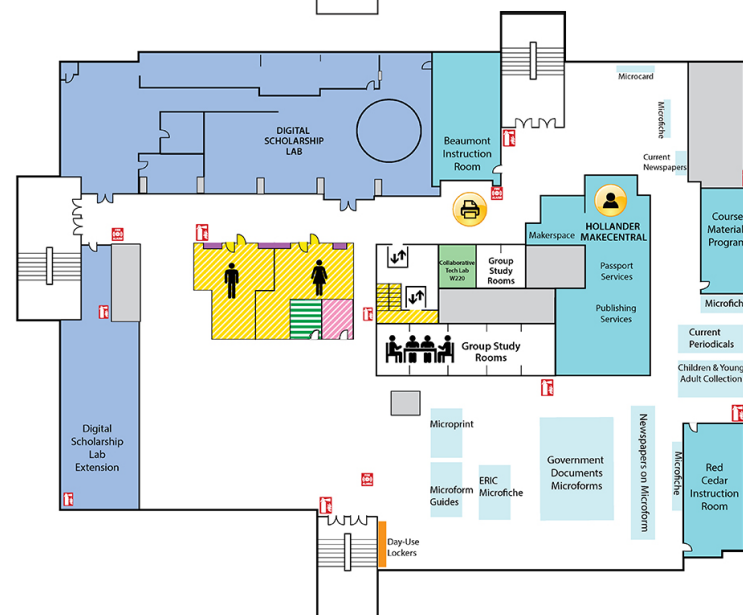

Main Library FLOOR PLAN GUIDE

NOTE: Locations may have changed due to ongoing space renovations. Please visit a service desk for additional assistance.

4

4-WEST

- Call Number M (Music Library)
- Collaborative Tech Labs (A/V Labs W426H & G; Smartboard Labs W426D & F)
- Conference Rooms A and B
- Digital and Multimedia Center (Kline DMC)
- Music Library
- Group Room W403A
- Gaming Rooms
- Green Room
- Vincent Voice Library

4-EAST

- Call Numbers L and P

3

3-WEST

- Call Numbers N, TR
- Collaborative Tech Lab (Presentation Lab W308F)
- Government Documents (U.S. and Overseas)
- 3-West Instruction Room (REAL)
- Beal Instruction Room
- Art Library
- Turfgrass Information Center
- Oversize Collection
- ECON and Social Sciences Help Room
- Writing Center

3-EAST

- This floor is inaccessible to patrons.

2

2-WEST

- Group Study Rooms
- Children's and Young Adult Literature Collection
- Collaborative Tech Lab (Mediascape Lab W220)
- Hollander MakeCentral (Copy Center)
- Course Materials Program
- Current Periodicals
- Beaumont Instruction Room
- Digital Scholarship Lab
- Red Cedar West Instruction Room
- MakeCentral (Hollander)
- Microforms
- Nursing Mothers' Room
- Publishing Services
- Writing Center

2-EAST

- Map Library
- Area Studies Reference
- Planning Reports
- Reflection Room

1

First Floor WEST

- Chavez Collection
- Children's Nook
- CyberCafe
- Development Office
- Faculty Book Collection (Hollander)
- Human Resources
- New Books
- Special Collections
- Student Employment (Library; Human Resources)