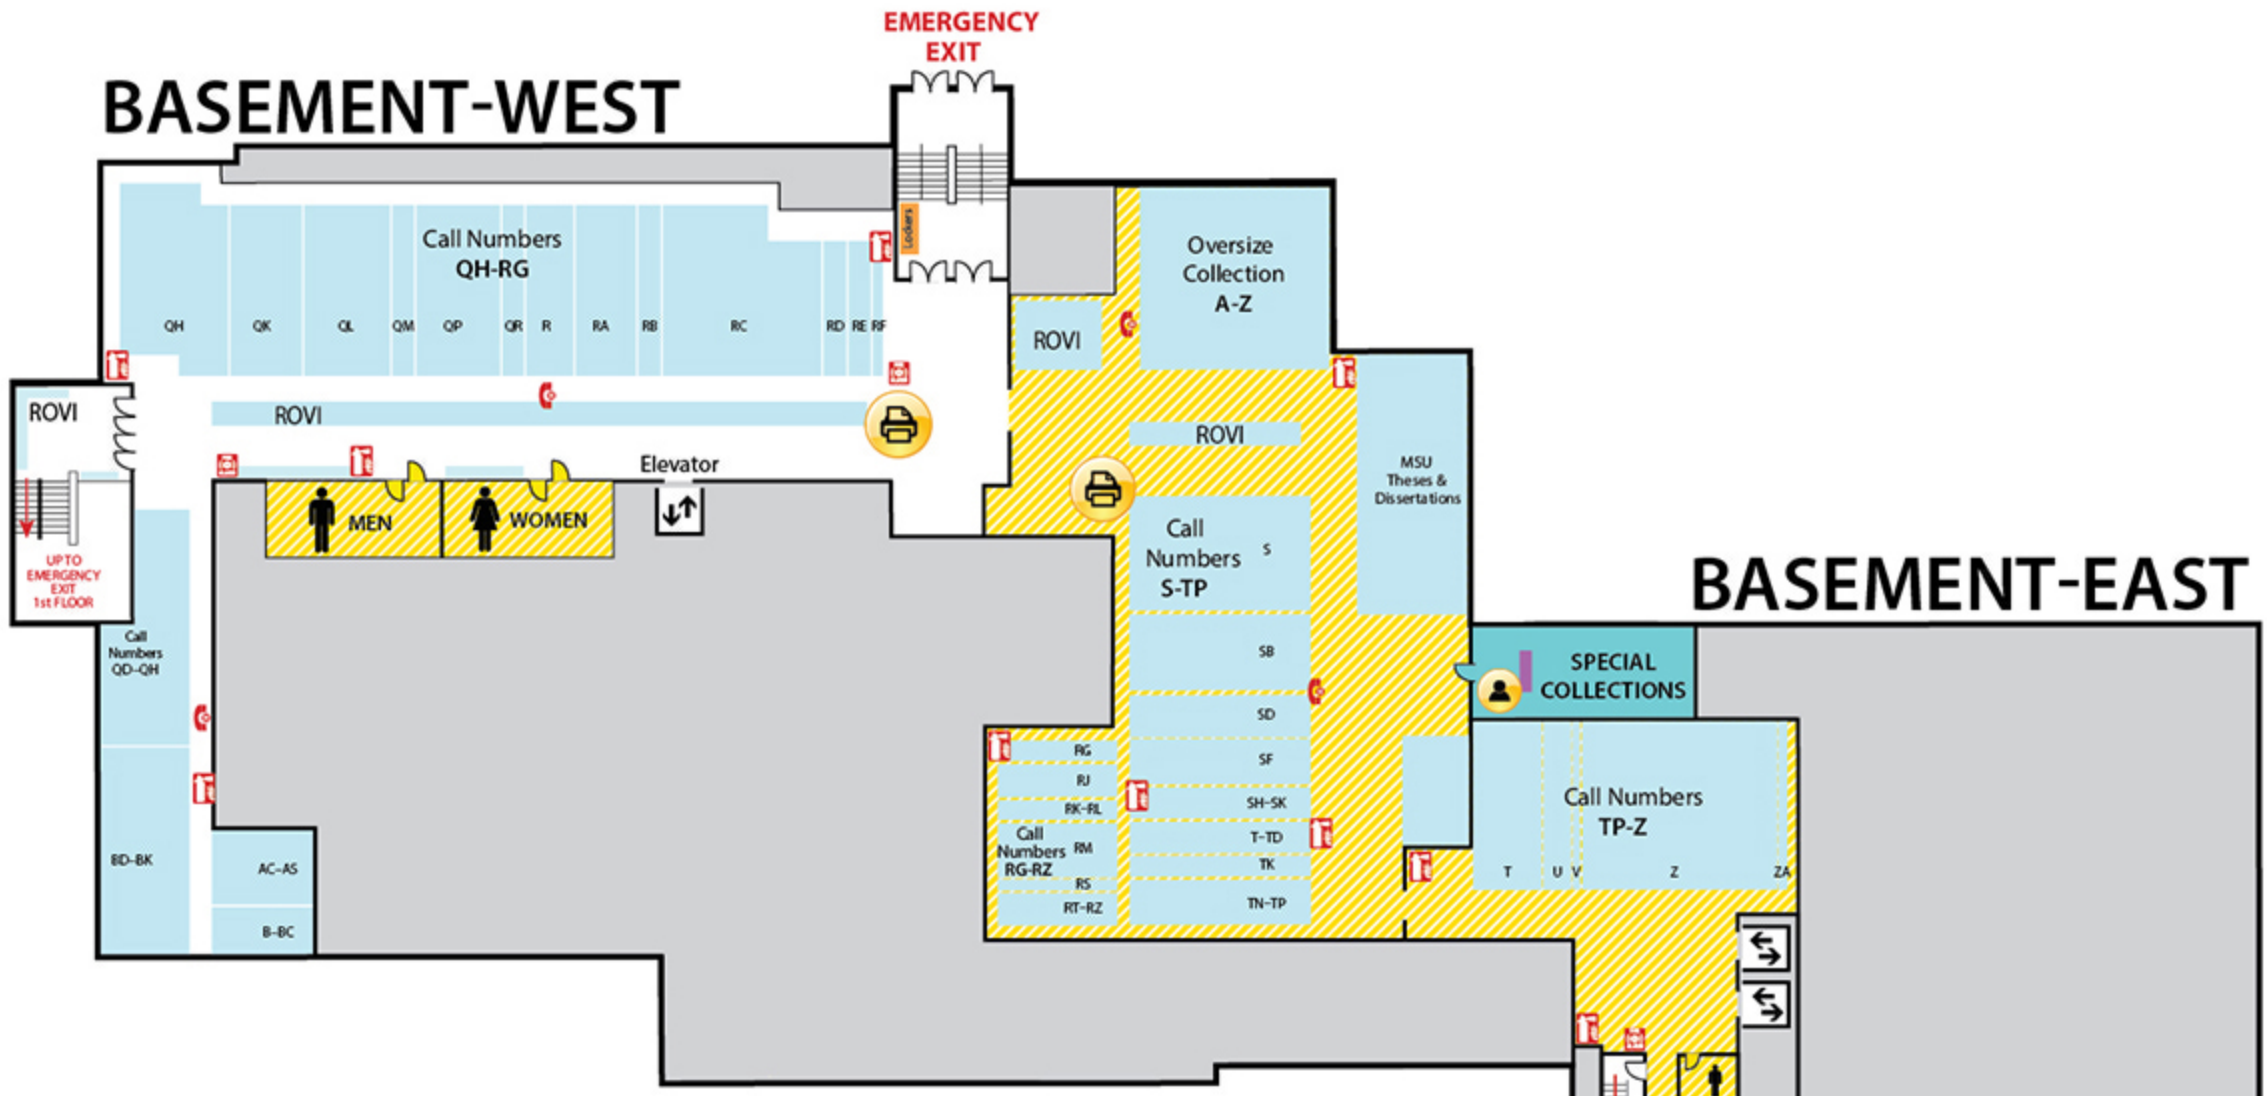

# BASEMENT-WEST

# BASEMENT-EAST

North

# BASEMENT

Locations may have changed due to ongoing space renovations. Please visit a service desk for additional assistance.

-  MSU Print Station
-  Service Desk
-  Photocopier
-  Restroom
-  Wheelchair Accessible
-  Red Help Phone (calls Circulation Services)
-  Elevator
-  Fire Alarm Pull Station
-  Fire Extinguisher
-  Emergency Shelter Area
-  Collaborative Technology Lab
-  Exhibit Space
-  Lockers