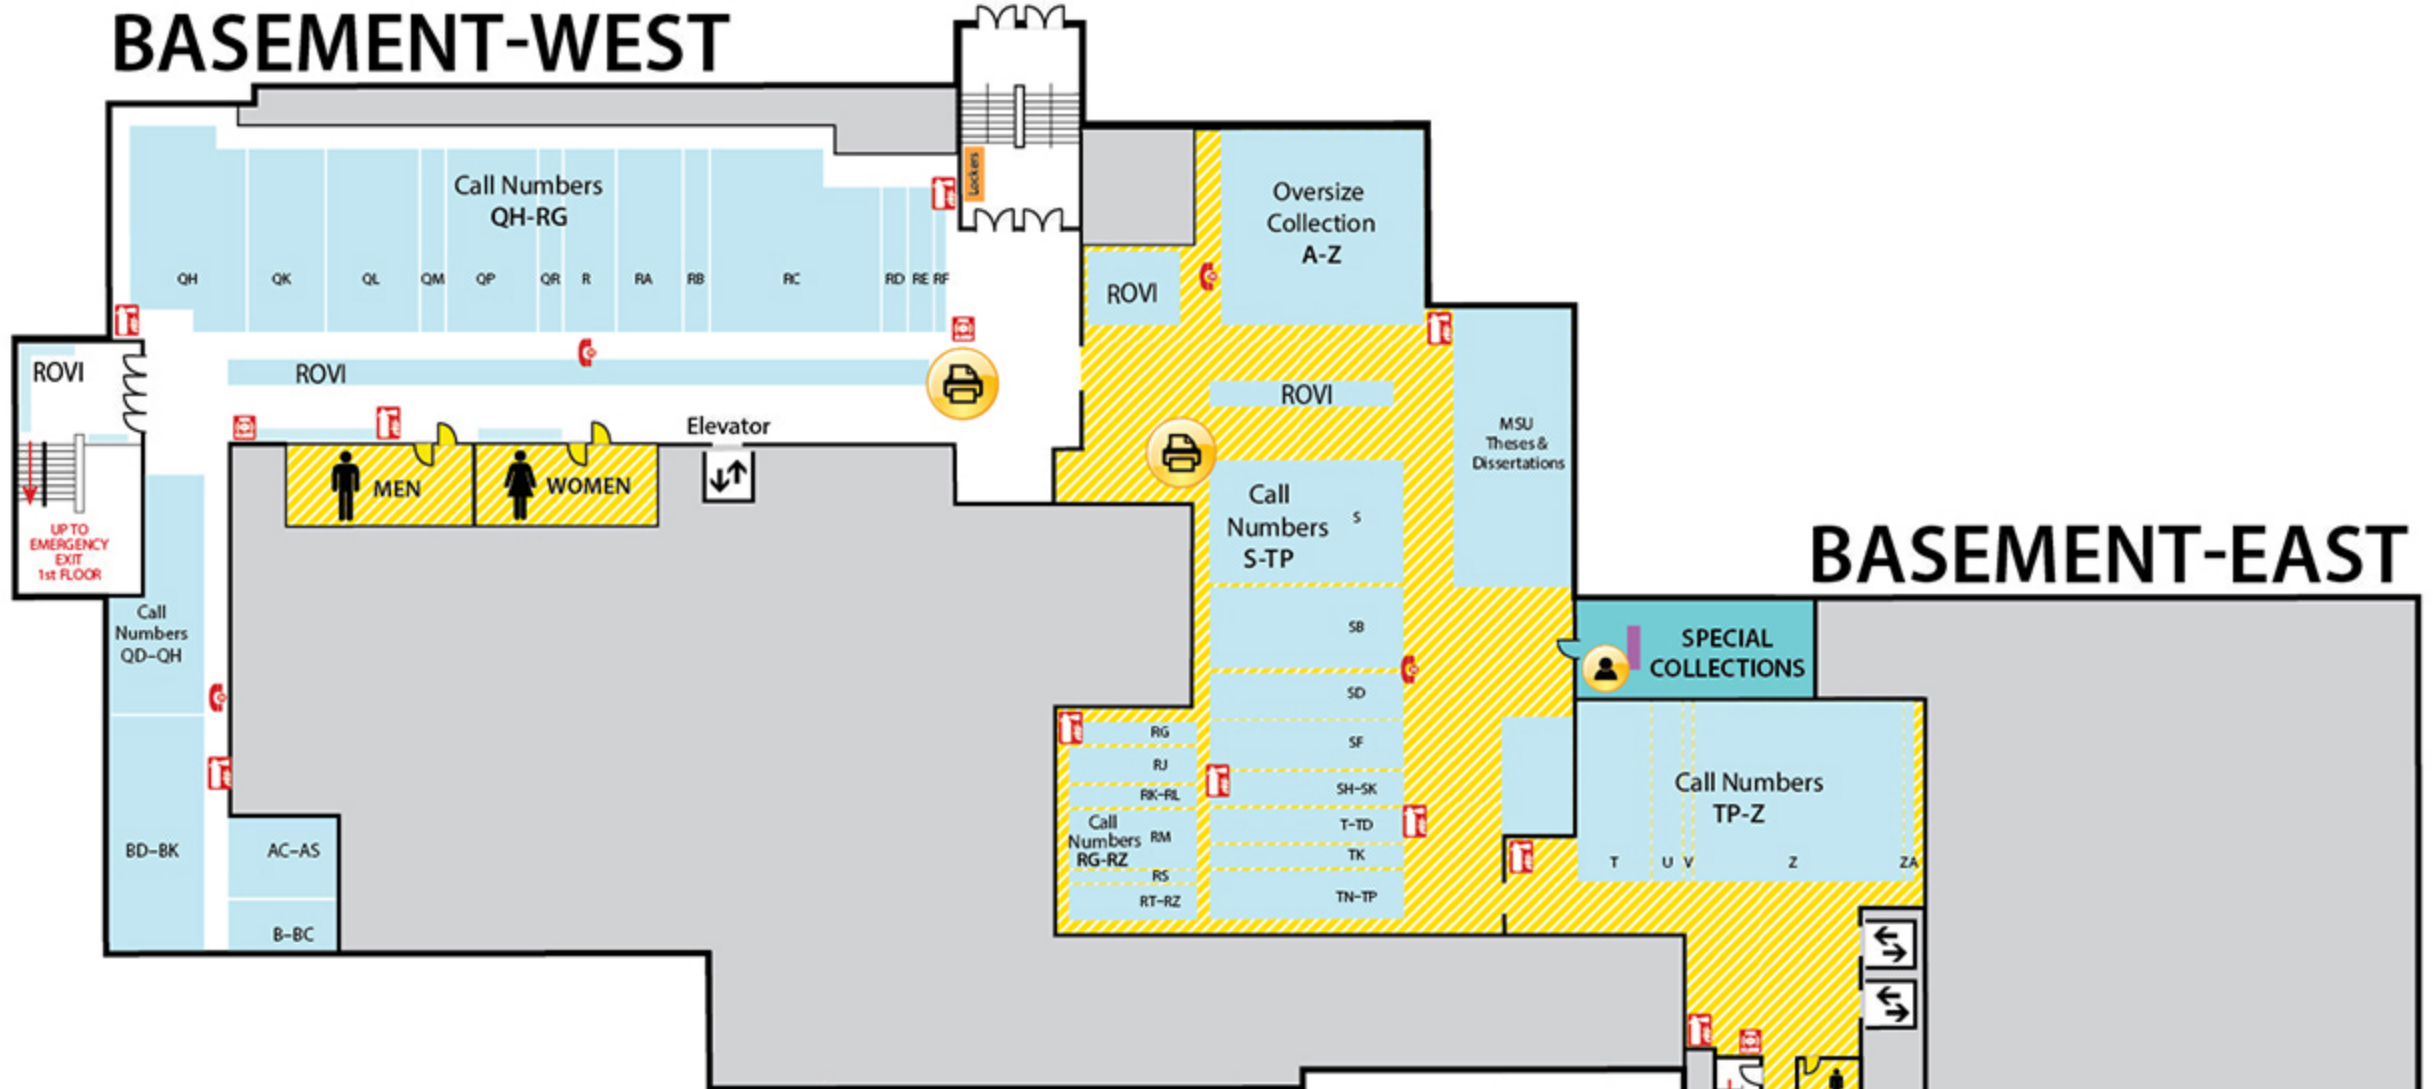

# BASEMENT-WEST

EMERGENCY EXIT

# BASEMENT-EAST

North

# BASEMENT

Locations may have changed due to ongoing space renovations. Please visit a service desk for additional assistance.

- MSU Print Station
- Service Desk
- Photocopier
- Restroom
- Wheelchair Accessible
- Red Help Phone (calls Circulation Services)
- Elevator
- Fire Alarm Pull Station
- Fire Extinguisher
- Emergency Shelter Area
- Collaborative Technology Lab
- Exhibit Space
- Lockers