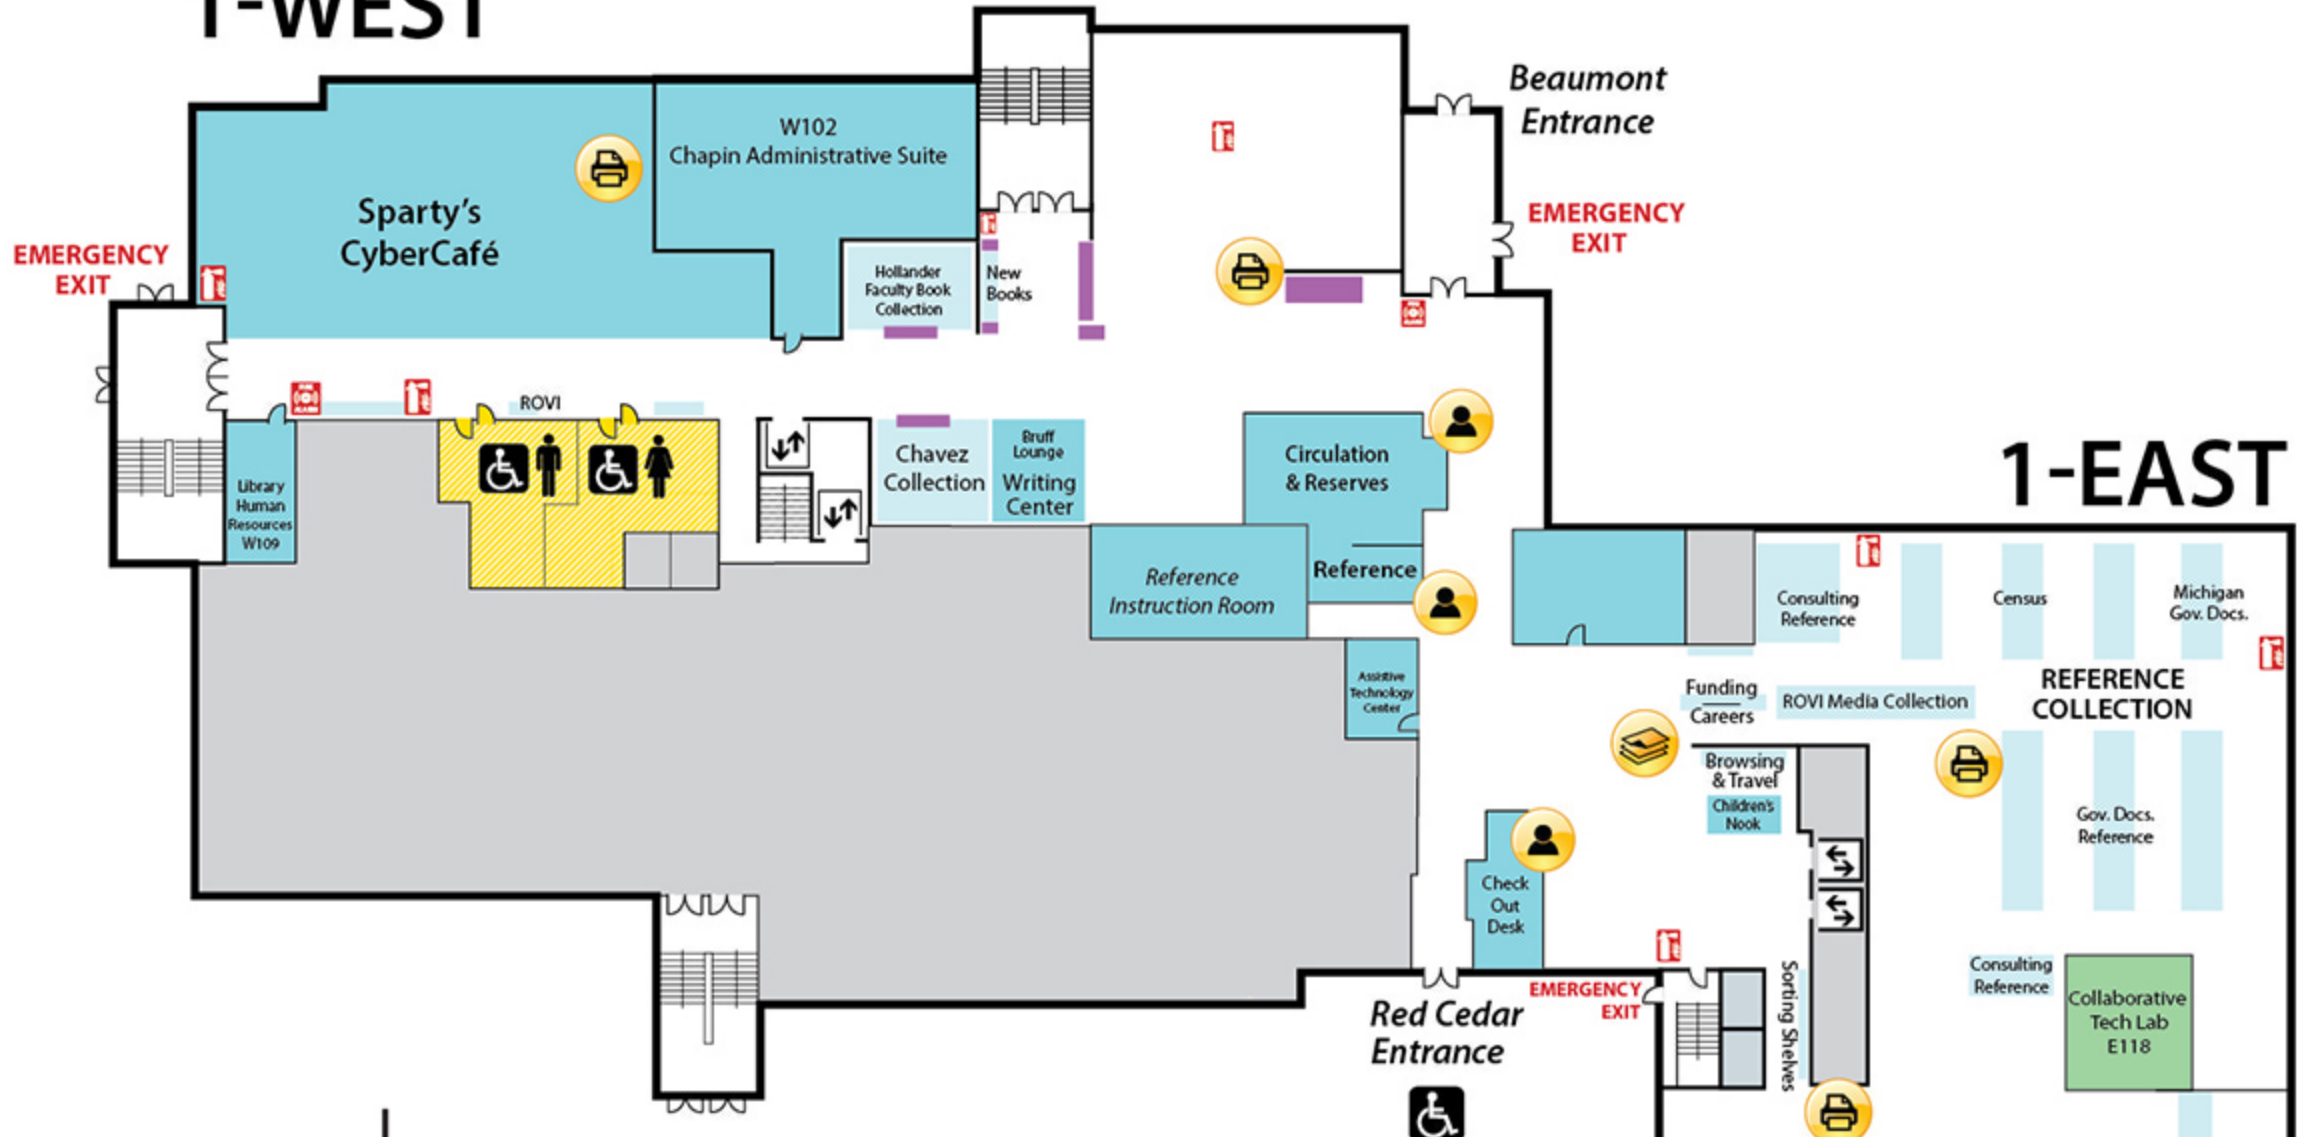

1-WEST

1-EAST

North

FLOOR 1

Locations may have changed due to ongoing space renovations. Please visit a service desk for additional assistance.

-  MSU Print Station
-  Service Desk
-  Photocopier
-  Restroom
-  Wheelchair Accessible
-  Red Help Phone (calls Circulation Services)
-  Elevator
-  Fire Alarm Pull Station
-  Fire Extinguisher
-  Emergency Shelter Area
-  Collaborative Technology Lab
-  Exhibit Space
-  Nursing Mothers' Room