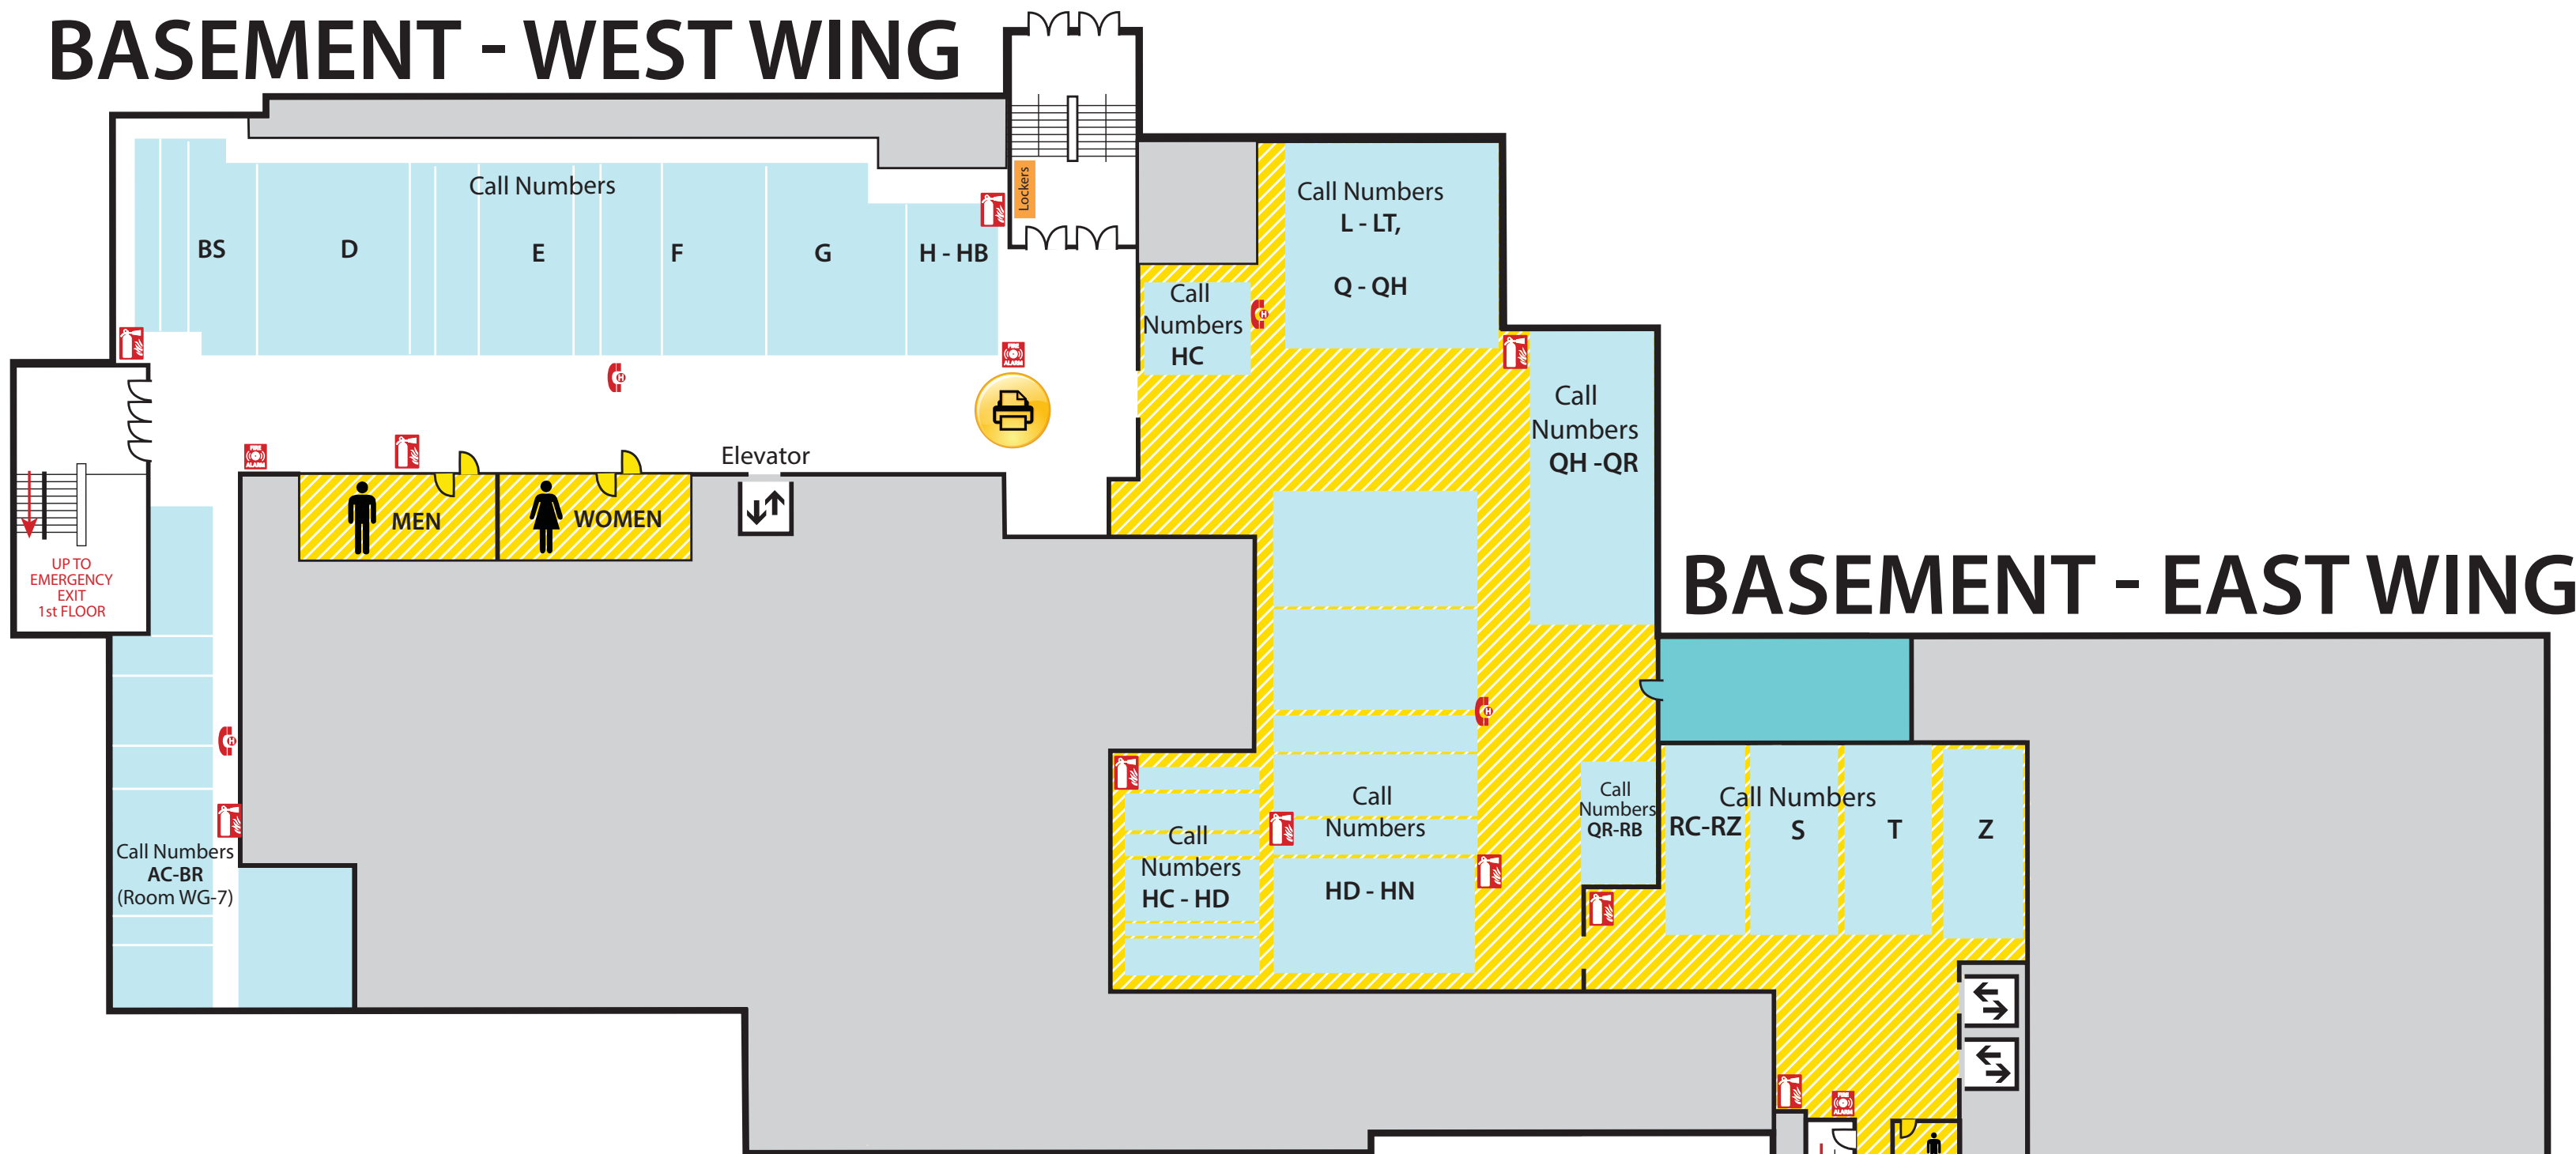

# BASEMENT - WEST WING

EMERGENCY EXIT

# BASEMENT - EAST WING

North

# BASEMENT

*Locations may have changed due to ongoing space renovations. Please visit a service desk for additional assistance.*

-  Service Desk
-  MSU Print Station
-  Photocopier
-  Restroom
-  Wheelchair Accessible
-  Red Help Phone (calls Circulation Services)
-  Elevator
-  Fire Alarm Pull Station
-  Fire Extinguisher
-  Emergency Shelter Area
-  Lockers